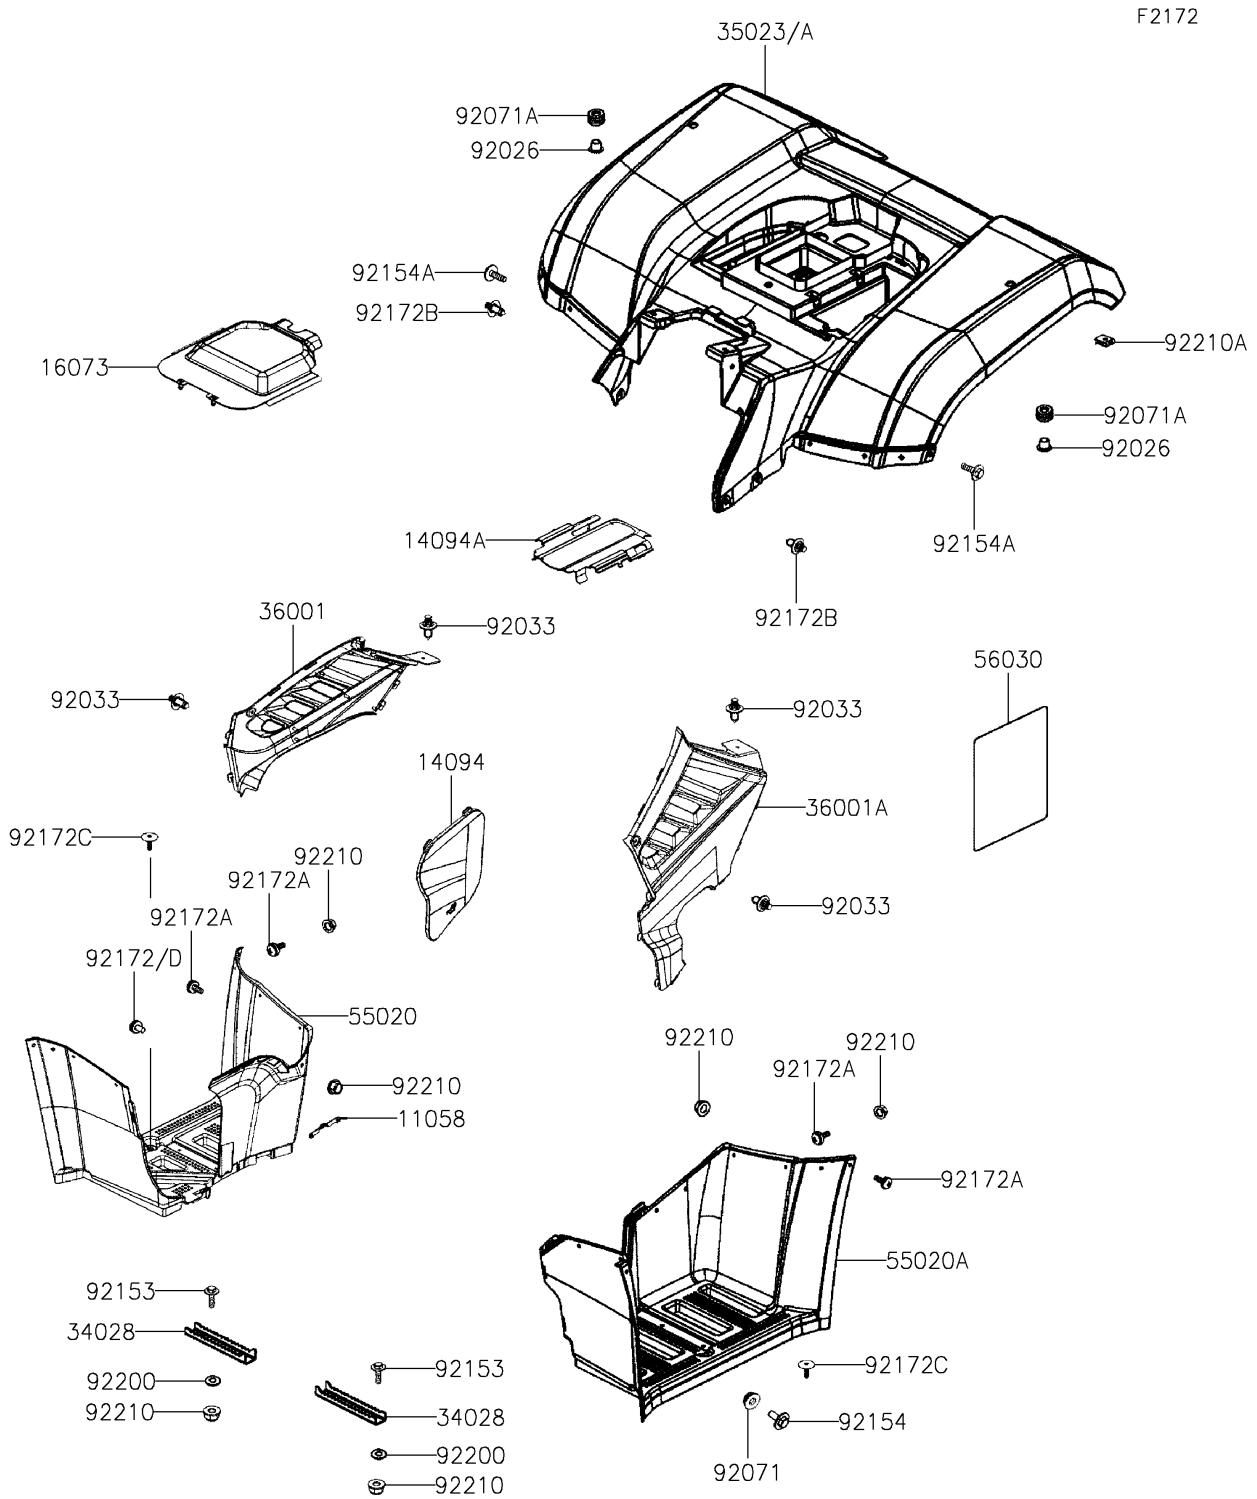

2025 Brute Force 450 PARTS DIAGRAM

Rear Fender(s)

F2172

2025 Brute Force 450 PARTS LIST

Rear Fender(s)

ITEM NAME	PART NUMBER	QUANTITY
BRACKET (Ref # 11058)	11058-Y009	1
COVER,OIL LEVEL GAUGE,S.BLACK (Ref # 14094)	14094-Y018-933	1
COVER,REAR GEAR CASE,S.BLACK (Ref # 14094A)	14094-Y019-933	1
INSULATOR,HEAT SHIELD,S.BLACK (Ref # 16073)	16073-Y007-933	1
STEP,FOOT PEG (Ref # 34028)	34028-Y004	2
FENDER-REAR,B.WHITE (Ref # 35023)	35023-Y006-932	1
FENDER-REAR,G.BLUE (Ref # 35023A)	35023-Y006-984	1
COVER-SIDE,RH,S.BLACK (Ref # 36001)	36001-Y013-933	1
COVER-SIDE,LH,S.BLACK (Ref # 36001A)	36001-Y014-933	1
GUARD,FOOTREST,RH,S.BLACK (Ref # 55020)	55020-Y023-933	1
GUARD,FOOTREST,LH,S.BLACK (Ref # 55020A)	55020-Y024-933	1
LABEL,SHIELD (Ref # 56030)	56030-Y020	1
SPACER (Ref # 92026)	92026-Y015	2
RIVET (Ref # 92033)	92033-Y010	4
GROMMET (Ref # 92071)	92071-Y005	1
GROMMET (Ref # 92071A)	92071-Y009	2
BOLT,6X20 (Ref # 92153)	92153-Y019	4
BOLT,6X12 (Ref # 92154)	92154-Y032	1
BOLT,FLANGE,8X16 (Ref # 92154A)	92154-Y243	2
SCREW,6X6 (Ref # 92172)	92172-Y002	1
SCREW,6X20 (Ref # 92172A)	92172-Y041	8
SCREW,5MM (Ref # 92172B)	92172-Y043	3
SCREW (Ref # 92172C)	92172-Y106	2
SCREW,6X10 (Ref # 92172D)	92172-Y108	1
WASHER,PLAIN,6MM (Ref # 92200)	92200-Y129	4
NUT (Ref # 92210)	92210-Y031	12
NUT,4MM (Ref # 92210A)	92210-Y054	2