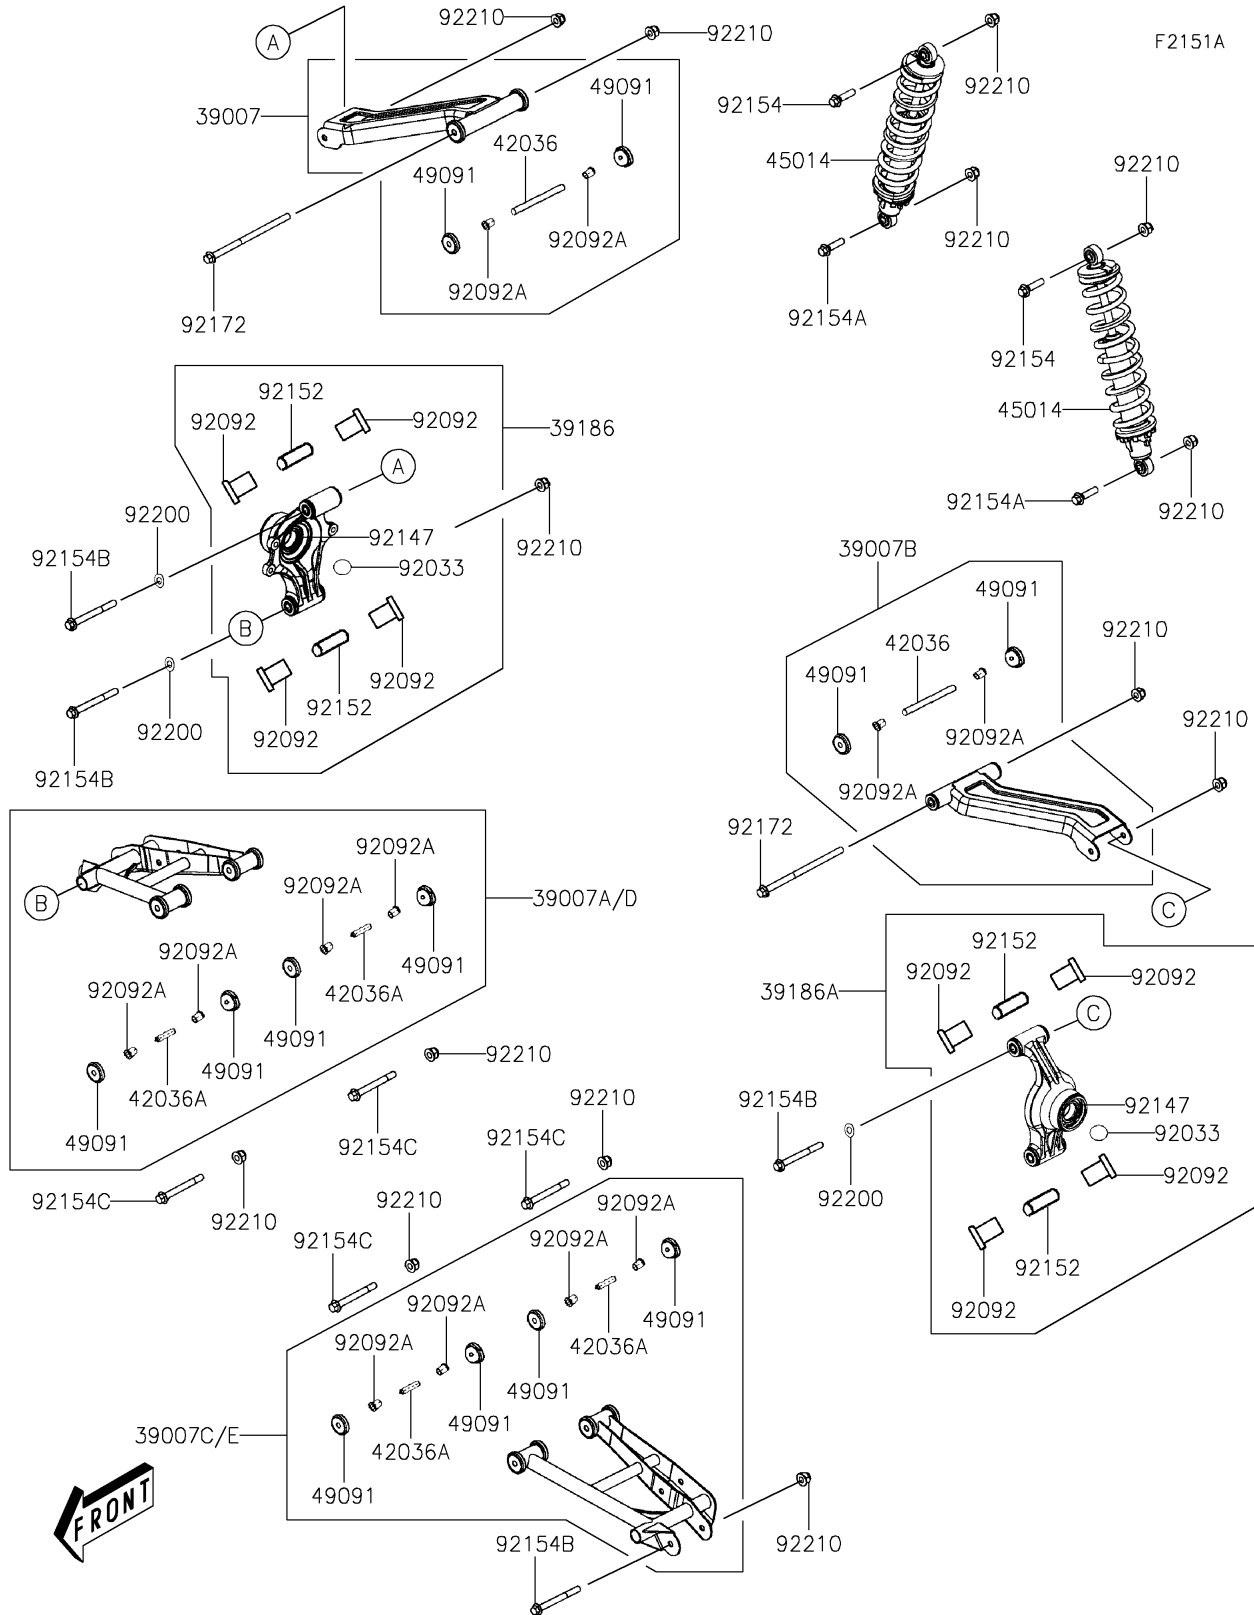

2025 Brute Force 450 PARTS DIAGRAM

Suspension/Shock Absorber(Rear)

2025 Brute Force 450 PARTS LIST

Suspension/Shock Absorber(Rear)

ITEM NAME	PART NUMBER	QUANTITY
ARM-SUSP,RR,UPP,RH,P.C.BLACK (Ref # 39007)	39007-Y022-945	1
ARM-SUSP,RR,LWR,RH,P.C.BLACK (Ref # 39007A)	39007-Y023-945	1
ARM-SUSP,RR,UPP,LH,P.C.BLACK (Ref # 39007B)	39007-Y024-945	1
ARM-SUSP,RR,LWR,LH,P.C.BLACK (Ref # 39007C)	39007-Y025-945	1
ARM-SUSP,RR,LWR,RH,P.C.BLACK (Ref # 39007D)	39007-Y026-945	1
ARM-SUSP,RR,LWR,LH,P.C.BLACK (Ref # 39007E)	39007-Y027-945	1
KNUCKLE,RR,RH (Ref # 39186)	39186-Y013	1
KNUCKLE,RR,LH (Ref # 39186A)	39186-Y014	1
SLEEVE,RR SUSPENSION,UPP (Ref # 42036)	42036-Y004	2
SLEEVE,RR SUSPENSION,LWR (Ref # 42036A)	42036-Y006	4
SHOCKABSORBER,RR,P.C.BLACK (Ref # 45014)	45014-Y013-945	2
WASHER-SEAL,SUSPENSION (Ref # 49091)	49091-Y001	12
RING-SNAP,55MM (Ref # 92033)	92033-Y060	2
BUSHING-RUBBER,RR SUSPENSION (Ref # 92092)	92092-Y009	8
BUSHING-RUBBER,FR SUSPENSION (Ref # 92092A)	92092-Y010	12
BEARING,WHEEL (Ref # 92147)	92147-Y004	2
COLLAR,RR SUSPENSION (Ref # 92152)	92152-Y091	4
BOLT,FLANGE,10X40 (Ref # 92154)	92154-Y149	2
BOLT,FLANGE,10X65 (Ref # 92154A)	92154-Y251	2
BOLT,FLANGE,10X95 (Ref # 92154B)	92154-Y252	4
BOLT,FLANGE,10X85 (Ref # 92154C)	92154-Y254	4
SCREW,10X180 (Ref # 92172)	92172-Y107	2
WASHER,16MM (Ref # 92200)	92200-Y131	4
NUT,10MM (Ref # 92210)	92210-Y009	14