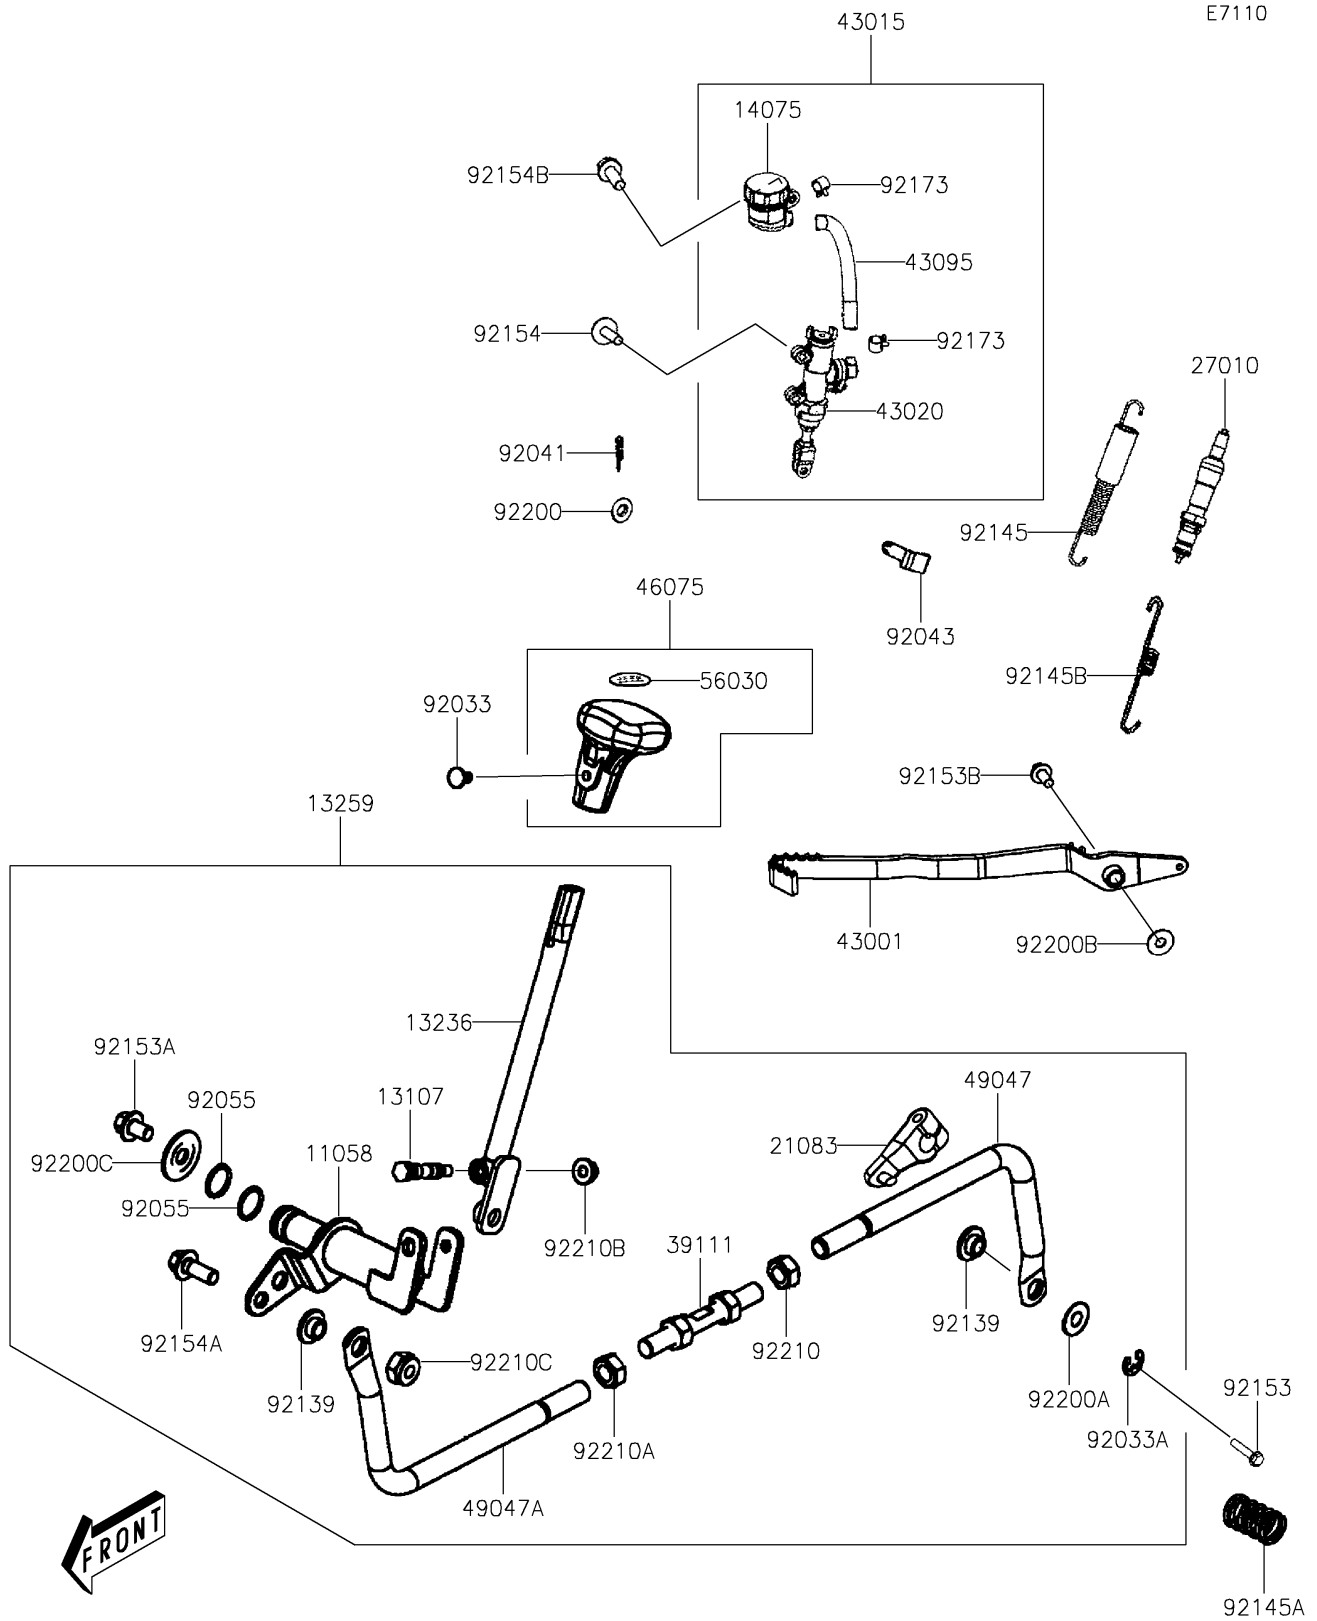

# 2025 Brute Force 450 PARTS DIAGRAM

Control

## 2025 Brute Force 450 PARTS LIST

### Control

ITEM NAME	PART NUMBER	QUANTITY
BRACKET,SHIFT (Ref # 11058)	11058-Y002	1
SHAFT,PIVOT (Ref # 13107)	13107-Y040	1
LEVER-COMP,SHIFT (Ref # 13236)	13236-Y002	1
LEVER-ASSY-SHIFT CONTROL (Ref # 13259)	13259-Y001	1
CAP-ASSY,RESERVOIR (Ref # 14075)	14075-Y008	1
ARM,GEAR SELECT ASSY (Ref # 21083)	21083-Y008	1
SWITCH,BRAKE (Ref # 27010)	27010-Y006	1
ROD-TIE,SHIFT LINKAGE (Ref # 39111)	39111-Y003	1
LEVER-BRAKE,PEDAL,P.C.BLACK (Ref # 43001)	43001-Y003-945	1
CYLINDER-ASSY-MASTER,RR (Ref # 43015)	43015-Y008	1
PISTON-COMP-BRAKE (Ref # 43020)	43020-Y005	1
HOSE-BRAKE,RR MASTER CYLINDER (Ref # 43095)	43095-Y029	1
GRIP,SHIFT (Ref # 46075)	46075-Y010	1
ROD-SHIFT,RR (Ref # 49047)	49047-Y003	1
ROD-SHIFT,FR (Ref # 49047A)	49047-Y004	1
LABEL,SHIFT POSITION (Ref # 56030)	56030-Y021	1
RIVET (Ref # 92033)	92033-Y032	1
RING-SNAP (Ref # 92033A)	92033-Y041	1
COTTER,2X12 (Ref # 92041)	92041-Y001	1
PIN (Ref # 92043)	92043-Y054	1
RING-O (Ref # 92055)	92055-Y081	2
BUSHING,SHIFT (Ref # 92139)	92139-Y013	2
SPRING,BRAKE PEDAL (Ref # 92145)	92145-Y039	1
SPRING (Ref # 92145A)	92145-Y083	1
SPRING,STOP SW (Ref # 92145B)	92145-Y085	1
BOLT,FLANGE,6X22 (Ref # 92153)	92153-Y026	1
BOLT,FLANGE,8X12 (Ref # 92153A)	92153-Y031	1
BOLT,FLANGE,8X16 (Ref # 92153B)	92153-Y032	1
BOLT,6X25 (Ref # 92154)	92154-Y099	2

### Control

ITEM NAME	PART NUMBER	QUANTITY
BOLT,FLANGE,6MM (Ref # 92154A)	92154-Y182	1
BOLT,5X16 (Ref # 92154B)	92154-Y262	1
CLAMP,BRAKE HOSE (Ref # 92173)	92173-Y022	2
WASHER,7X12 (Ref # 92200)	92200-Y043	1
WASHER,8MM (Ref # 92200A)	92200-Y044	1
WASHER,FLAT (Ref # 92200B)	92200-Y128	1
WASHER,PLAIN,8MM (Ref # 92200C)	92200-Y130	1
NUT,10MM (Ref # 92210)	92210-Y019	1
NUT,10MM (Ref # 92210A)	92210-Y022	1
NUT,6MM (Ref # 92210B)	92210-Y026	1
NUT,6MM (Ref # 92210C)	92210-Y061	1