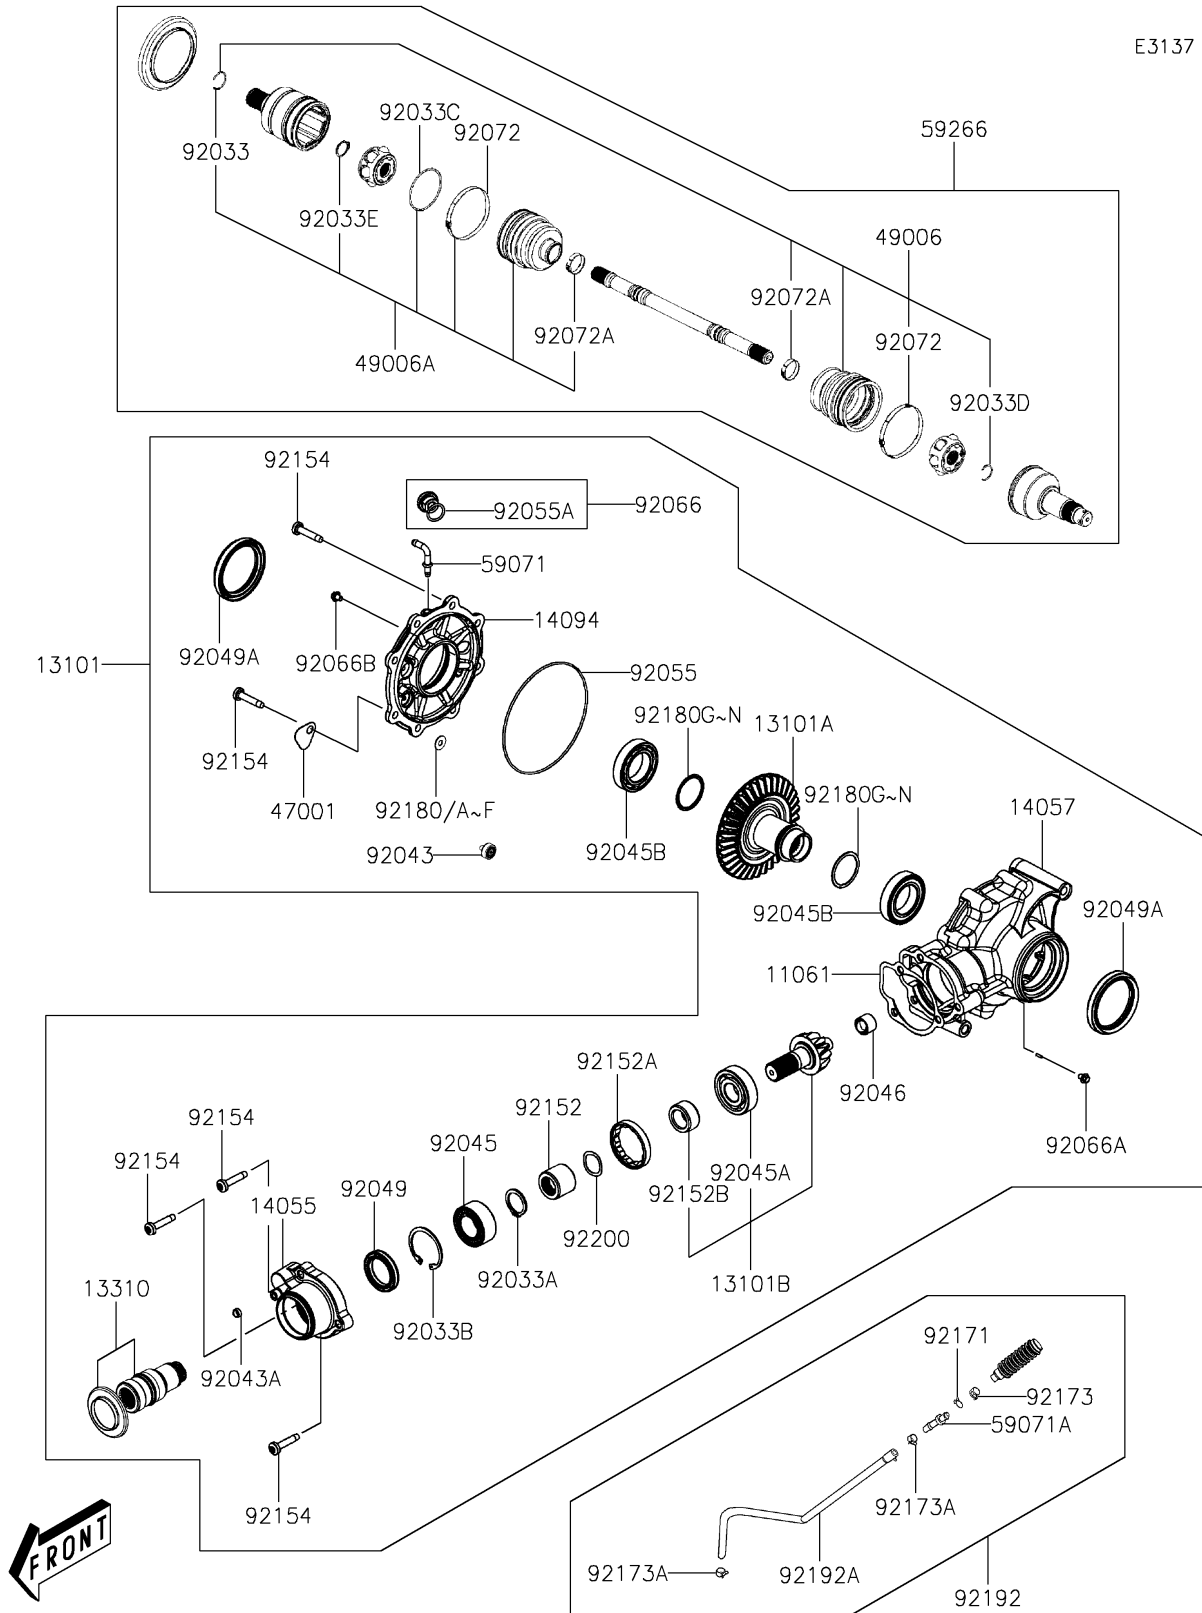

# 2025 Brute Force 450 PARTS DIAGRAM

Drive Shaft-Rear

E3137

### Drive Shaft-Rear

ITEM NAME	PART NUMBER	QUANTITY
GASKET,RR GEAR HOUSING (Ref # 11061)	11061-Y082	1
GEAR-ASSY,RR (Ref # 13101)	13101-Y005	1
GEAR-ASSY,RING (Ref # 13101A)	13101-Y006	1
GEAR-ASSY,RR BEVEL (Ref # 13101B)	13101-Y009	1
SHAFT-ASSY,INPUT,RR (Ref # 13310)	13310-Y007	1
CASE-GEAR,RR (Ref # 14055)	14055-Y008	1
CASE-COMP-GEAR,RR (Ref # 14057)	14057-Y002	1
COVER,RR GEAR (Ref # 14094)	14094-Y008	1
TAG-CHECKER (Ref # 47001)	47001-Y001	1
BOOT,RR,OUTSIDE (Ref # 49006)	49006-Y015	2
BOOT,RR,INSIDE (Ref # 49006A)	49006-Y016	2
JOINT,BREATHER (Ref # 59071)	59071-Y010	1
JOINT,HOSE (Ref # 59071A)	59071-Y012	1
JOINT-BALL,RR (Ref # 59266)	59266-Y009	2
RING-SNAP (Ref # 92033)	92033-Y046	4
RING-SNAP (Ref # 92033A)	92033-Y047	1
RING-SNAP (Ref # 92033B)	92033-Y048	1
RING-SNAP (Ref # 92033C)	92033-Y049	2
RING-SNAP (Ref # 92033D)	92033-Y050	4
RING-SNAP (Ref # 92033E)	92033-Y051	2
PIN,RING GEAR,STOPPER (Ref # 92043)	92043-Y049	1
PIN,DOWEL (Ref # 92043A)	92043-Y050	1
BEARING-BALL (Ref # 92045)	92045-Y054	1
BEARING-BALL,6305 (Ref # 92045A)	92045-Y062	1
BEARING-BALL,6008Z (Ref # 92045B)	92045-Y065	2
BEARING-NEEDLE (Ref # 92046)	92046-Y012	1
SEAL-OIL,TC 38 55 8 (Ref # 92049)	92049-0076	1
SEAL-OIL,48X84X9 (Ref # 92049A)	92049-Y053	2
RING-O,150X2 (Ref # 92055)	92055-Y083	1

## 2025 Brute Force 450 PARTS LIST

Drive Shaft-Rear

ITEM NAME	PART NUMBER	QUANTITY
TUBE (Ref # 92192A)	92192-Y085	1
WASHER,WAVE (Ref # 92200)	92200-Y112	1