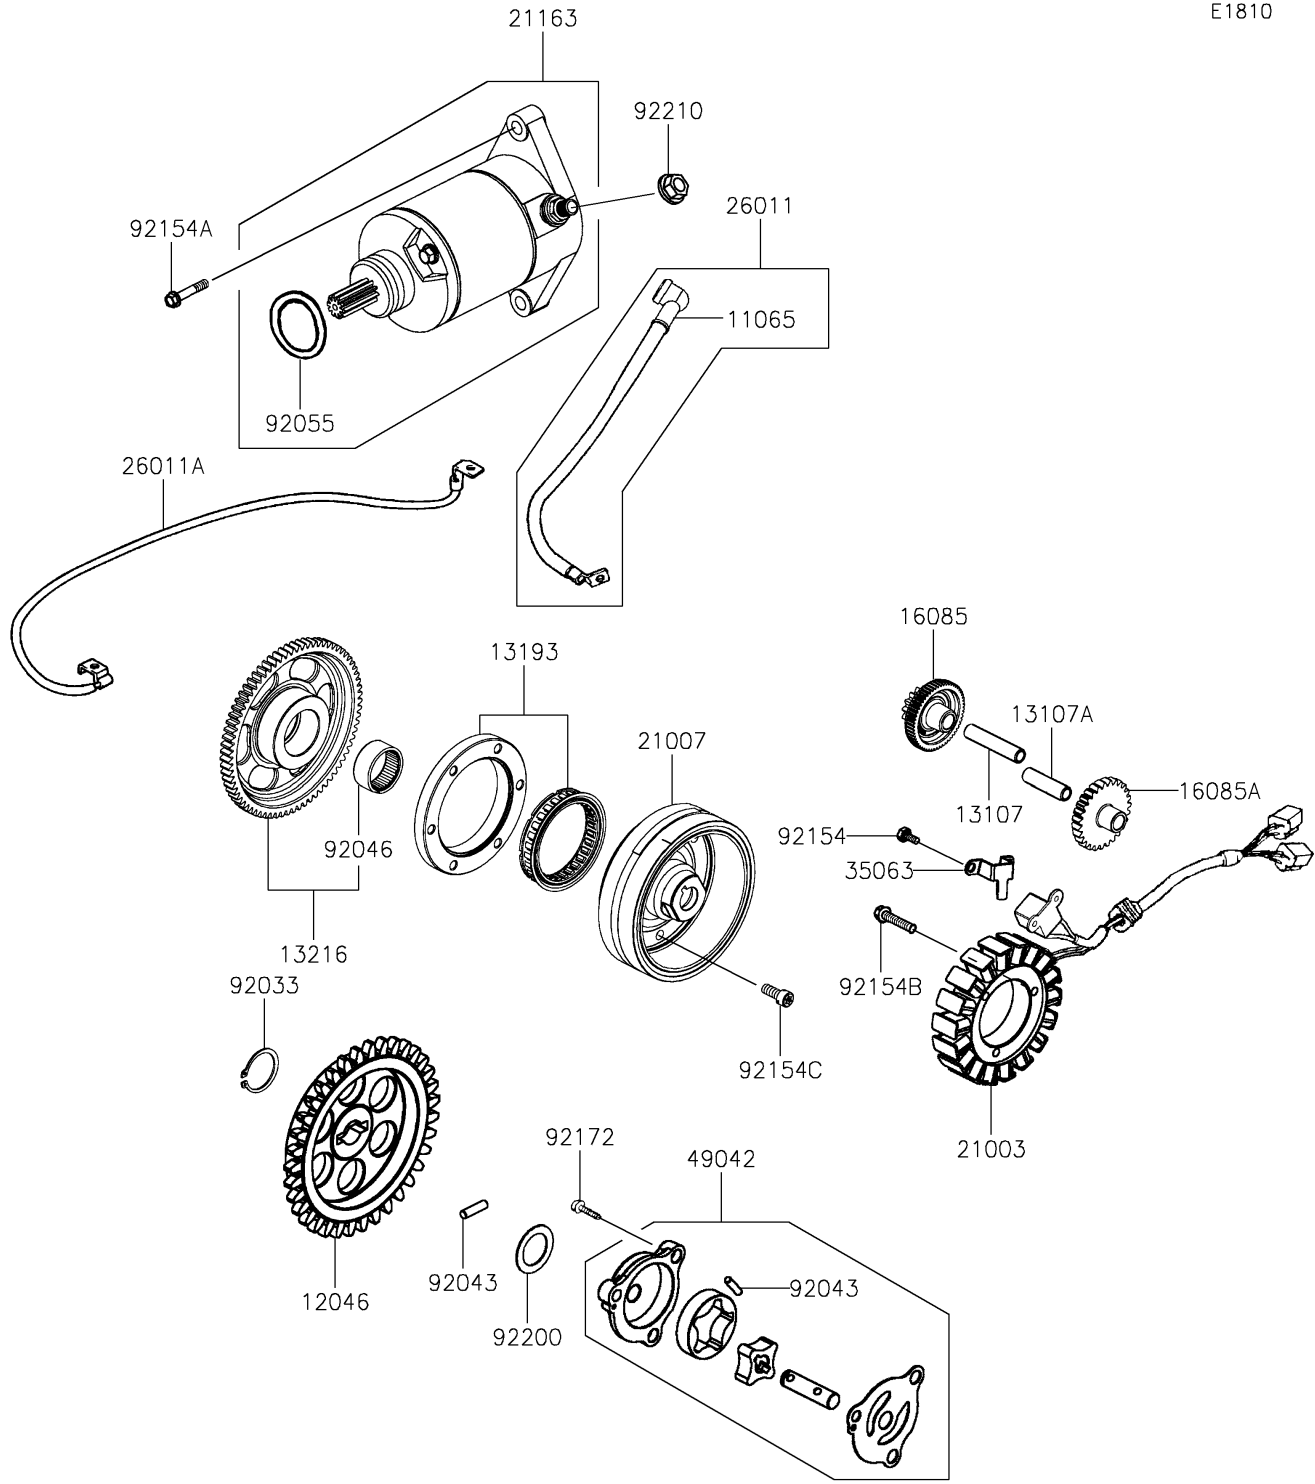

2025 Brute Force 450 PARTS DIAGRAM

Generator

E1810

2025 Brute Force 450 PARTS LIST

Generator

ITEM NAME	PART NUMBER	QUANTITY
CAP,TERMINAL (Ref # 11065)	11065-Y048	1
SPROCKET,OIL PUMP DRIVEN (Ref # 12046)	12046-Y009	1
SHAFT,STARTER REDUCTION (Ref # 13107)	13107-Y041	1
SHAFT,STARTER REDUCTION (Ref # 13107A)	13107-Y042	1
CLUTCH-ASSY-ONEWAY (Ref # 13193)	13193-Y004	1
GEAR-COMP,STARTING CLUTCH (Ref # 13216)	13216-Y009	1
GEAR,STARTER REDUCTION (Ref # 16085)	16085-Y026	1
GEAR,STARTER REDUCTION (Ref # 16085A)	16085-Y027	1
STATOR,D406 (Ref # 21003)	21003-Y011	1
ROTOR,D406 (Ref # 21007)	21007-Y011	1
STARTER-ELECTRIC (Ref # 21163)	21163-Y008	1
WIRE-LEAD,START MOTOR (Ref # 26011)	26011-Y020	1
WIRE-LEAD,EARTH (Ref # 26011A)	26011-Y022	1
STAY,STATOR (Ref # 35063)	35063-Y049	1
PUMP-OIL (Ref # 49042)	49042-Y007	1
RING-SNAP,10MM (Ref # 92033)	92033-Y019	1
PIN,DOWEL,4X16 (Ref # 92043)	92043-Y059	2
BEARING-NEEDLE,31X39X18 (Ref # 92046)	92046-Y014	1
RING-O,24.4X3.1 (Ref # 92055)	92055-Y025	1
BOLT,HEX,5X12 (Ref # 92154)	92154-Y111	2
BOLT,FLANGE,6X28 (Ref # 92154A)	92154-Y255	2
BOLT,FLANGE,6X32 (Ref # 92154B)	92154-Y256	3
BOLT,SOCKET,8X20 (Ref # 92154C)	92154-Y261	6
SCREW,PAN,6X25 (Ref # 92172)	92172-Y097	3
WASHER,10.5MM (Ref # 92200)	92200-Y100	1
NUT,6MM (Ref # 92210)	92210-Y039	1