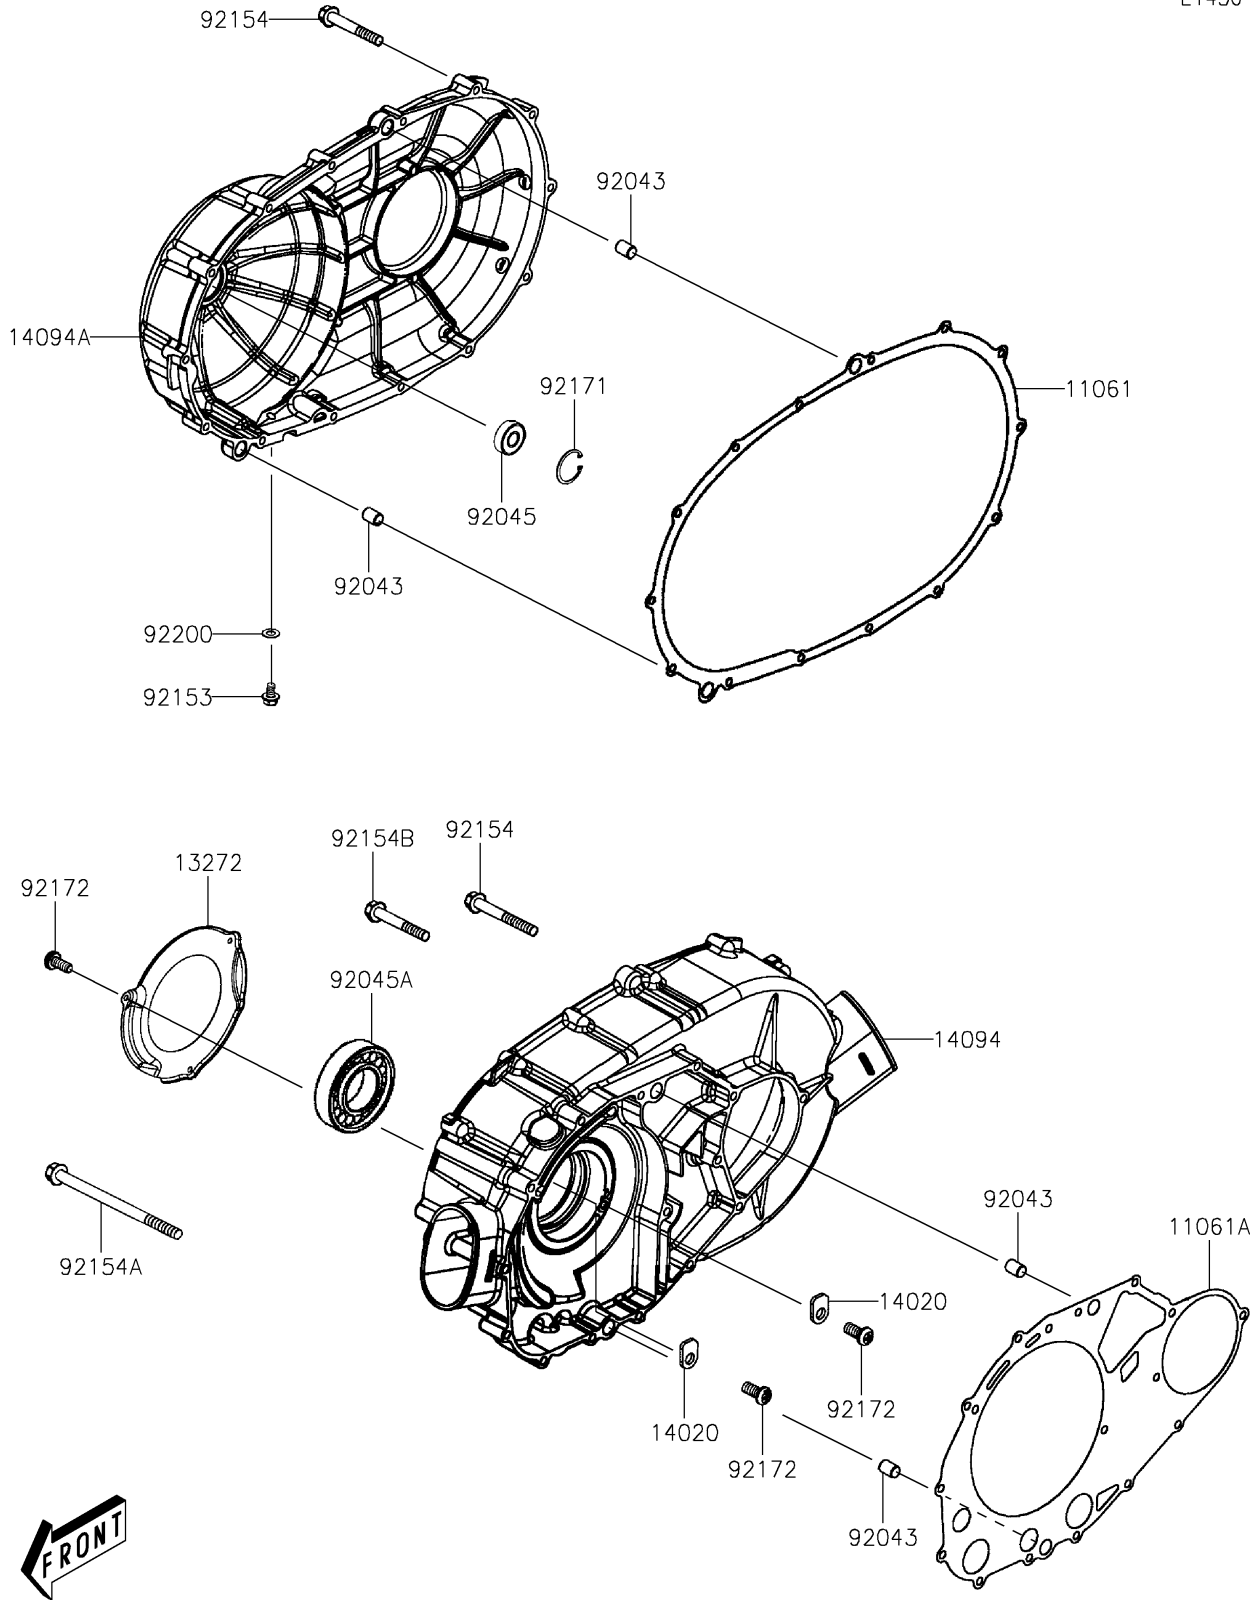

2025 Brute Force 450 PARTS DIAGRAM

Right Engine Cover(s)

E1436

2025 Brute Force 450 PARTS LIST

Right Engine Cover(s)

ITEM NAME	PART NUMBER	QUANTITY
GASKET,RH COVER (Ref # 11061)	11061-Y072	1
GASKET,RH CRANKCASE (Ref # 11061A)	11061-Y073	1
PLATE,AIR INTAKE (Ref # 13272)	13272-Y044	1
RETAINER (Ref # 14020)	14020-Y002	2
COVER,CRANKCASE,RH (Ref # 14094)	14094-Y002	1
COVER,RH,M.BLACK (Ref # 14094A)	14094-Y003-931	1
PIN,12X20 (Ref # 92043)	92043-Y027	4
BEARING-BALL,6201 LLU (Ref # 92045)	92045-Y056	1
BEARING-BALL,6208RUEF-1 (Ref # 92045A)	92045-Y060	1
BOLT,FLANGE,8X12 (Ref # 92153)	92153-Y031	1
BOLT,FLANGE,6X35 (Ref # 92154)	92154-Y069	18
BOLT,FLANGE,6X80 (Ref # 92154A)	92154-Y109	1
BOLT,FLANGE,6X40 (Ref # 92154B)	92154-Y209	10
CLAMP (Ref # 92171)	92171-Y009	1
SCREW,PAN,6X14 (Ref # 92172)	92172-Y099	5
WASHER,8MM (Ref # 92200)	92200-Y010	1