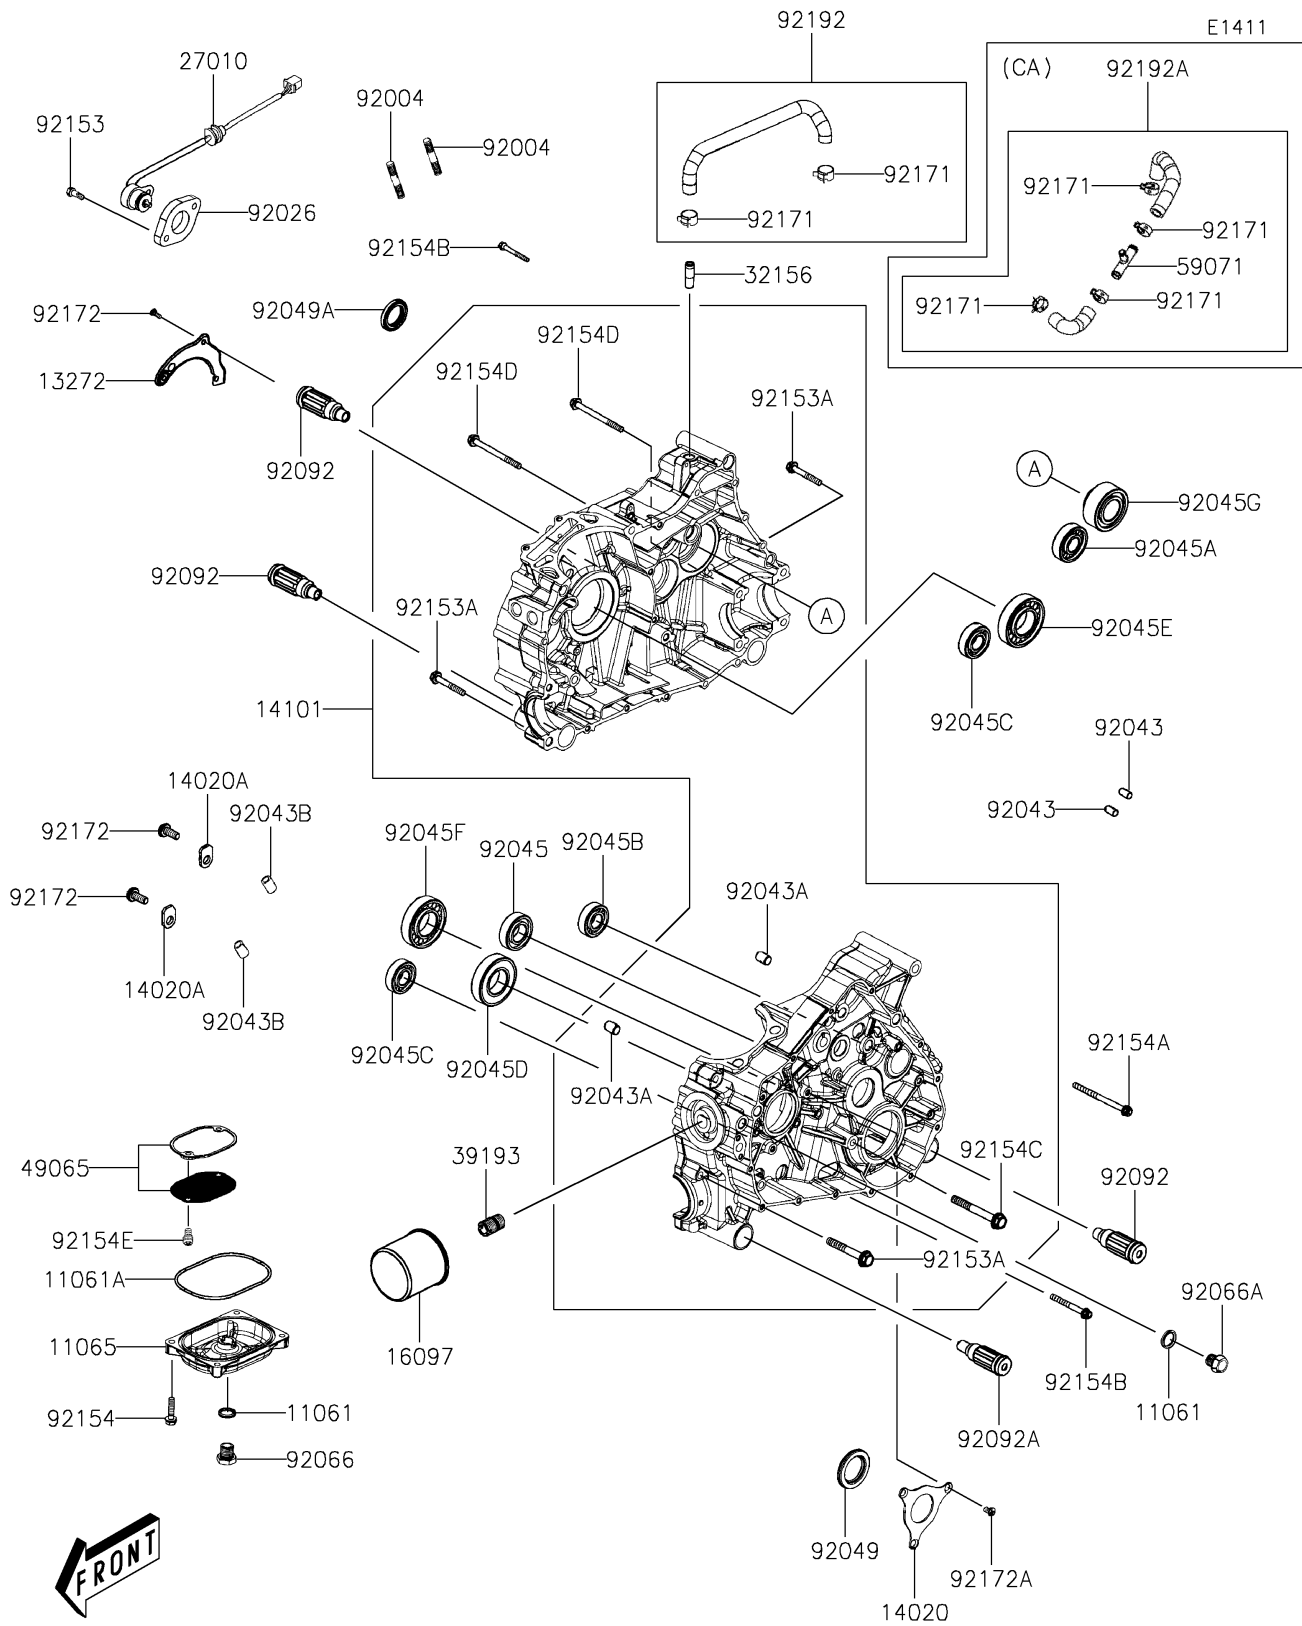

2025 Brute Force 450 PARTS DIAGRAM

Crankcase

2025 Brute Force 450 PARTS LIST

Crankcase

ITEM NAME	PART NUMBER	QUANTITY
GASKET (Ref # 11061)	11061-Y064	2
GASKET,OIL STRAINER CAP (Ref # 11061A)	11061-Y077	1
CAP,OIL STRAINER (Ref # 11065)	11065-Y046	1
PLATE,OIL GUIDE (Ref # 13272)	13272-Y045	1
RETAINER (Ref # 14020)	14020-Y001	1
RETAINER (Ref # 14020A)	14020-Y002	2
SET-CRANKCASE (Ref # 14101)	14101-Y001	1
FILTER-ASSY-OIL (Ref # 16097)	16097-Y001	1
SWITCH,GEAR CHANGE (Ref # 27010)	27010-Y026	1
PIPE,BREATHER (Ref # 32156)	32156-Y001	1
PIPE-OIL (Ref # 39193)	39193-Y001	1
FILTER-OIL (Ref # 49065)	49065-Y001	1
JOINT,3WAY (Ref # 59071)	59071-Y013	1
STUD,6X40 (Ref # 92004)	92004-Y013	2
SPACER,GEAR CHANGE SENSOR (Ref # 92026)	92026-Y014	1
PIN,8X10 (Ref # 92043)	92043-Y026	2
PIN,12X20 (Ref # 92043A)	92043-Y027	2
PIN,DOWEL (Ref # 92043B)	92043-Y058	2
BEARING-BALL,6205 (Ref # 92045)	92045-Y015	1
BEARING-BALL,6304 (Ref # 92045A)	92045-Y016	1
BEARING-BALL,6204 (Ref # 92045B)	92045-Y041	1
BEARING-BALL,ESB204JR2C3 (Ref # 92045C)	92045-Y057	2
BEARING-BALL,6207LUAC3 (Ref # 92045D)	92045-Y058	1
BEARING-BALL,6207-9C3 (Ref # 92045E)	92045-Y059	1
BEARING-BALL,6207 (Ref # 92045F)	92045-Y061	1
BEARING-BALL,30X62X23.8 (Ref # 92045G)	92045-Y066	1
SEAL-OIL,34X52X6 (Ref # 92049)	92049-Y054	1
SEAL-OIL,30X44X7 (Ref # 92049A)	92049-Y056	1
PLUG,DRAIN (Ref # 92066)	92066-Y027	1