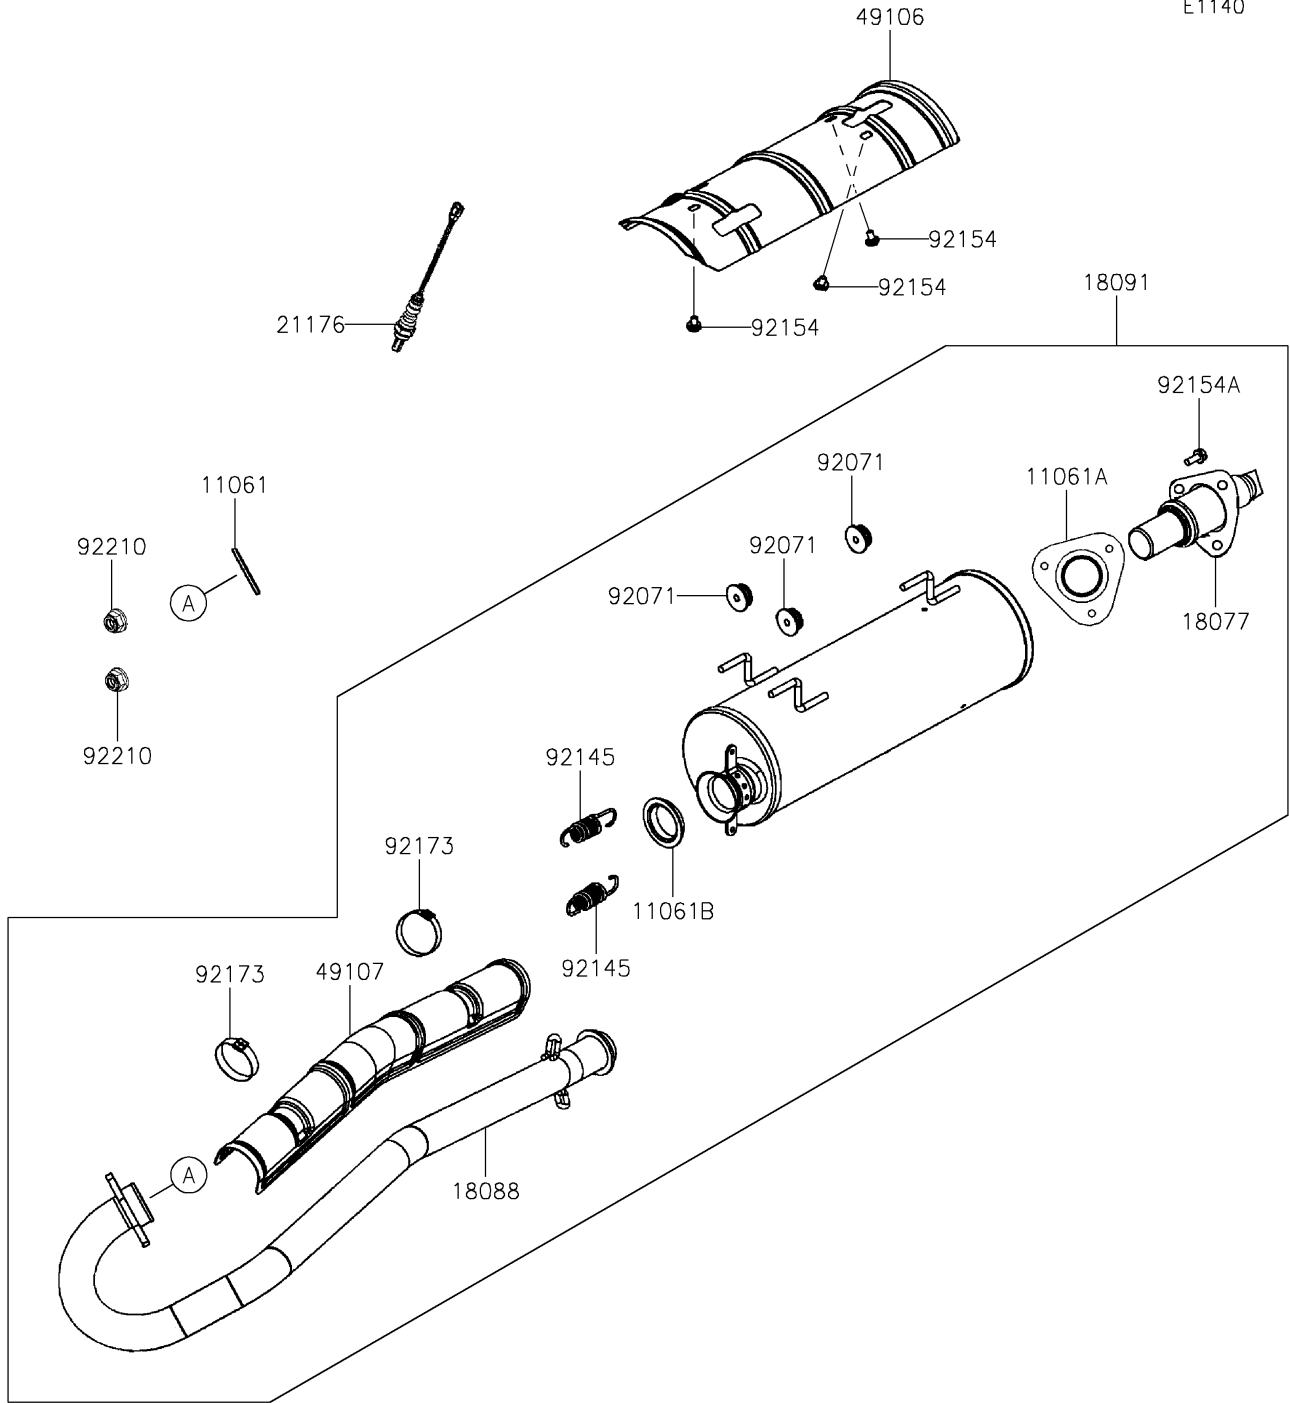

2025 Brute Force 450 PARTS DIAGRAM

Muffler(s)

E1140

2025 Brute Force 450 PARTS LIST

Muffler(s)

ITEM NAME	PART NUMBER	QUANTITY
GASKET,EXHAUST PIPE (Ref # 11061)	11061-Y079	1
GASKET,SPARK ARRESTER (Ref # 11061A)	11061-Y080	1
GASKET,EXHAUST PIPE CONNECTING (Ref # 11061B)	11061-Y081	1
ARRESTER-SPARK (Ref # 18077)	18077-Y004	1
PIPE-EXHAUST (Ref # 18088)	18088-Y003	1
BODY-COMP-MUFFLER (Ref # 18091)	18091-Y007	1
SENSOR,OXYGEN (Ref # 21176)	21176-Y015	1
COVER-MUFFLER (Ref # 49106)	49106-Y006	1
COVER-EXHAUST PIPE (Ref # 49107)	49107-Y011	1
GROMMET,MUFFLER (Ref # 92071)	92071-Y008	3
SPRING,EXTENSION (Ref # 92145)	92145-Y078	2
BOLT,FLANGE,6X12 (Ref # 92154)	92154-Y242	3
BOLT,FLANGE,8X16 (Ref # 92154A)	92154-Y259	3
CLAMP,EXHAUST PIPE COVER (Ref # 92173)	92173-Y092	2
NUT,8MM (Ref # 92210)	92210-Y028	2