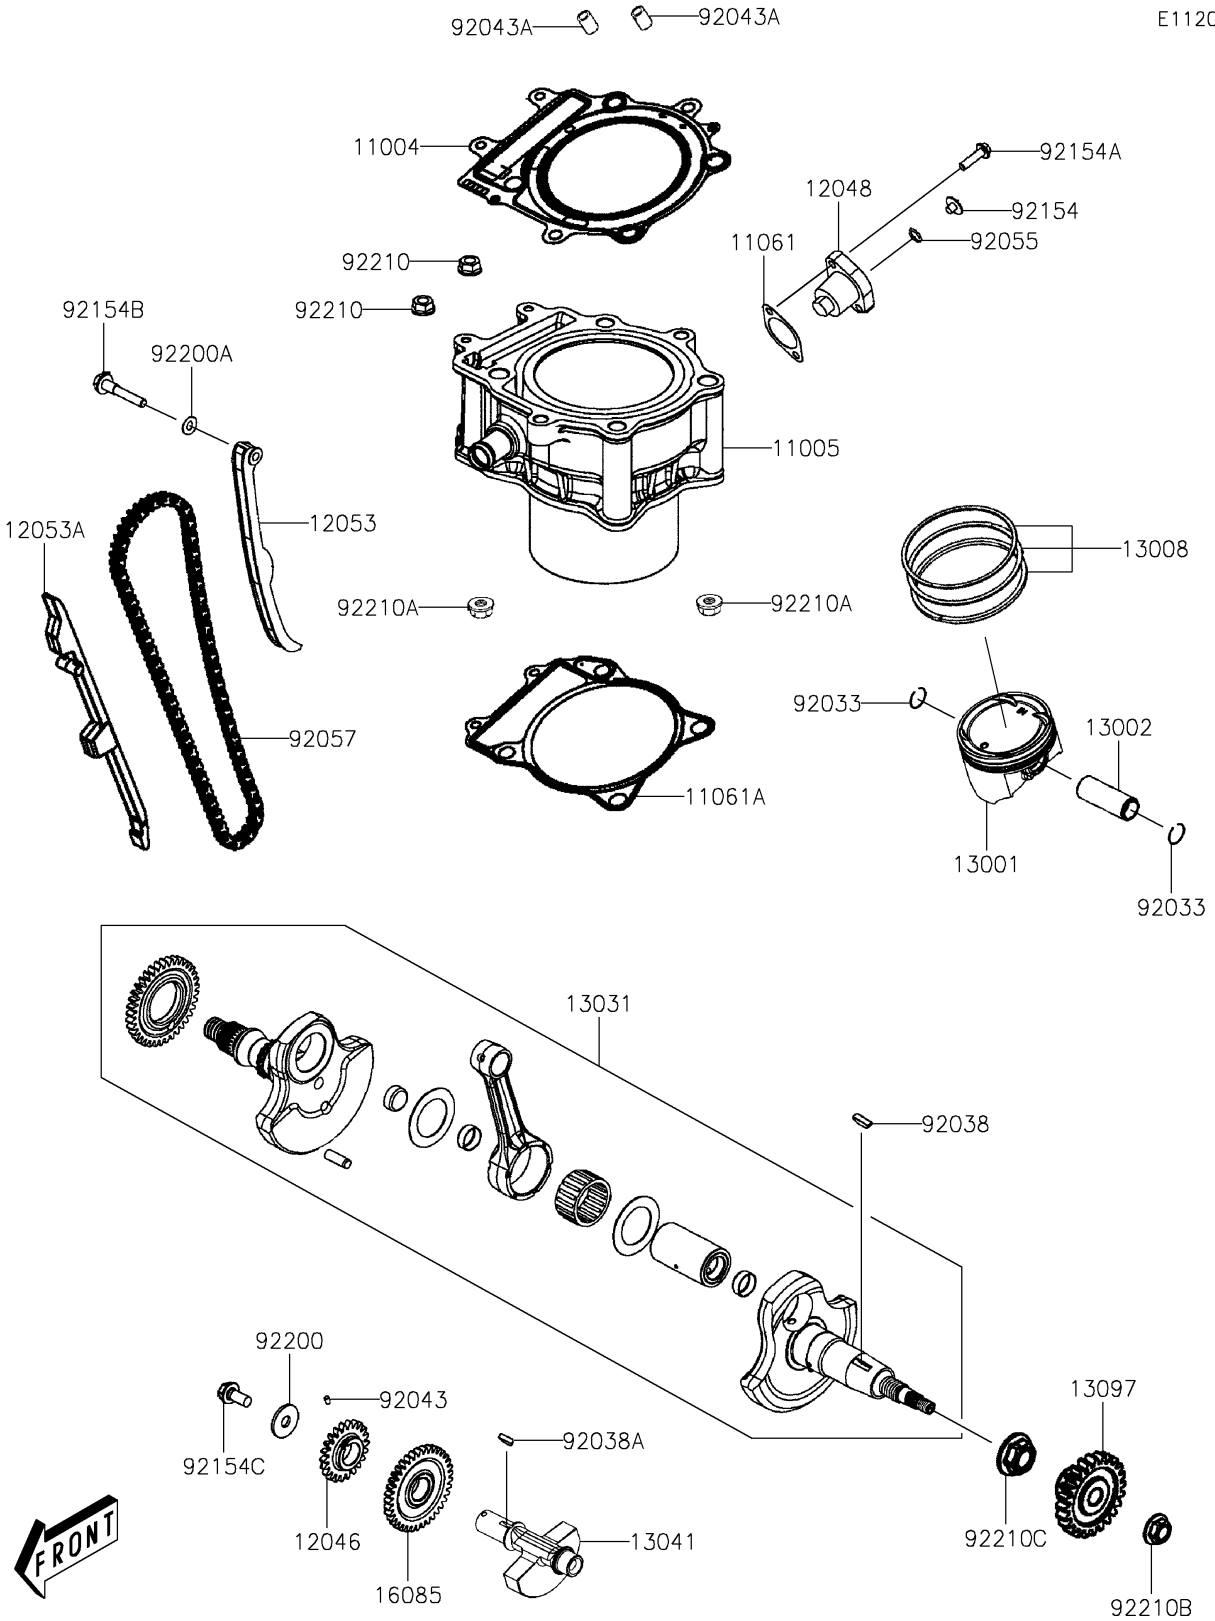

# 2025 Brute Force 450 PARTS DIAGRAM

Cylinder/Piston(s)

E1120

## 2025 Brute Force 450 PARTS LIST

Cylinder/Piston(s)

ITEM NAME	PART NUMBER	QUANTITY
GASKET-HEAD (Ref # 11004)	11004-Y007	1
CYLINDER-ENGINE (Ref # 11005)	11005-Y007	1
GASKET,TENSIONER LIFTER (Ref # 11061)	11061-Y070	1
GASKET,CYLINDER BASE (Ref # 11061A)	11061-Y075	1
SPROCKET,BALANCER (Ref # 12046)	12046-Y008	1
TENSIONER-ASSY (Ref # 12048)	12048-Y005	1
GUIDE-CHAIN,TENSIONER (Ref # 12053)	12053-Y013	1
GUIDE-CHAIN,CAM (Ref # 12053A)	12053-Y014	1
PISTON-ENGINE (Ref # 13001)	13001-Y007	1
PIN-PISTON (Ref # 13002)	13002-Y007	1
RING-SET-PISTON (Ref # 13008)	13008-Y007	1
CRANKSHAFT-COMP (Ref # 13031)	13031-Y007	1
BALANCER (Ref # 13041)	13041-Y001	1
GEAR-PRIMARY SPUR (Ref # 13097)	13097-Y001	1
GEAR,BALANCER (Ref # 16085)	16085-Y019	1
RING-SNAP (Ref # 92033)	92033-Y062	2
KEY,WOODRUFF (Ref # 92038)	92038-Y004	1
KEY,WOODRUFF (Ref # 92038A)	92038-Y005	1
PIN,DOWEL,4X65 (Ref # 92043)	92043-Y015	1
PIN,12X20 (Ref # 92043A)	92043-Y027	2
RING-O,1.5X9.5 (Ref # 92055)	92055-Y010	1
CHAIN,CAM (Ref # 92057)	92057-Y007	1
BOLT,6X6 (Ref # 92154)	92154-Y122	1
BOLT,FLANGE,6X25 (Ref # 92154A)	92154-Y130	2
BOLT,CAM CHAIN TENSIONER (Ref # 92154B)	92154-Y233	1
BOLT,FLANGED,10X20 (Ref # 92154C)	92154-Y247	1
WASHER,10.2X30X2.5 (Ref # 92200)	92200-Y107	1
WASHER,8MM (Ref # 92200A)	92200-Y123	1
NUT,6MM (Ref # 92210)	92210-Y027	2

## 2025 Brute Force 450 PARTS LIST

Cylinder/Piston(s)

ITEM NAME	PART NUMBER	QUANTITY
NUT,8MM (Ref # 92210A)	92210-Y028	2
NUT,10MM (Ref # 92210B)	92210-Y029	1
NUT (Ref # 92210C)	92210-Y085	1