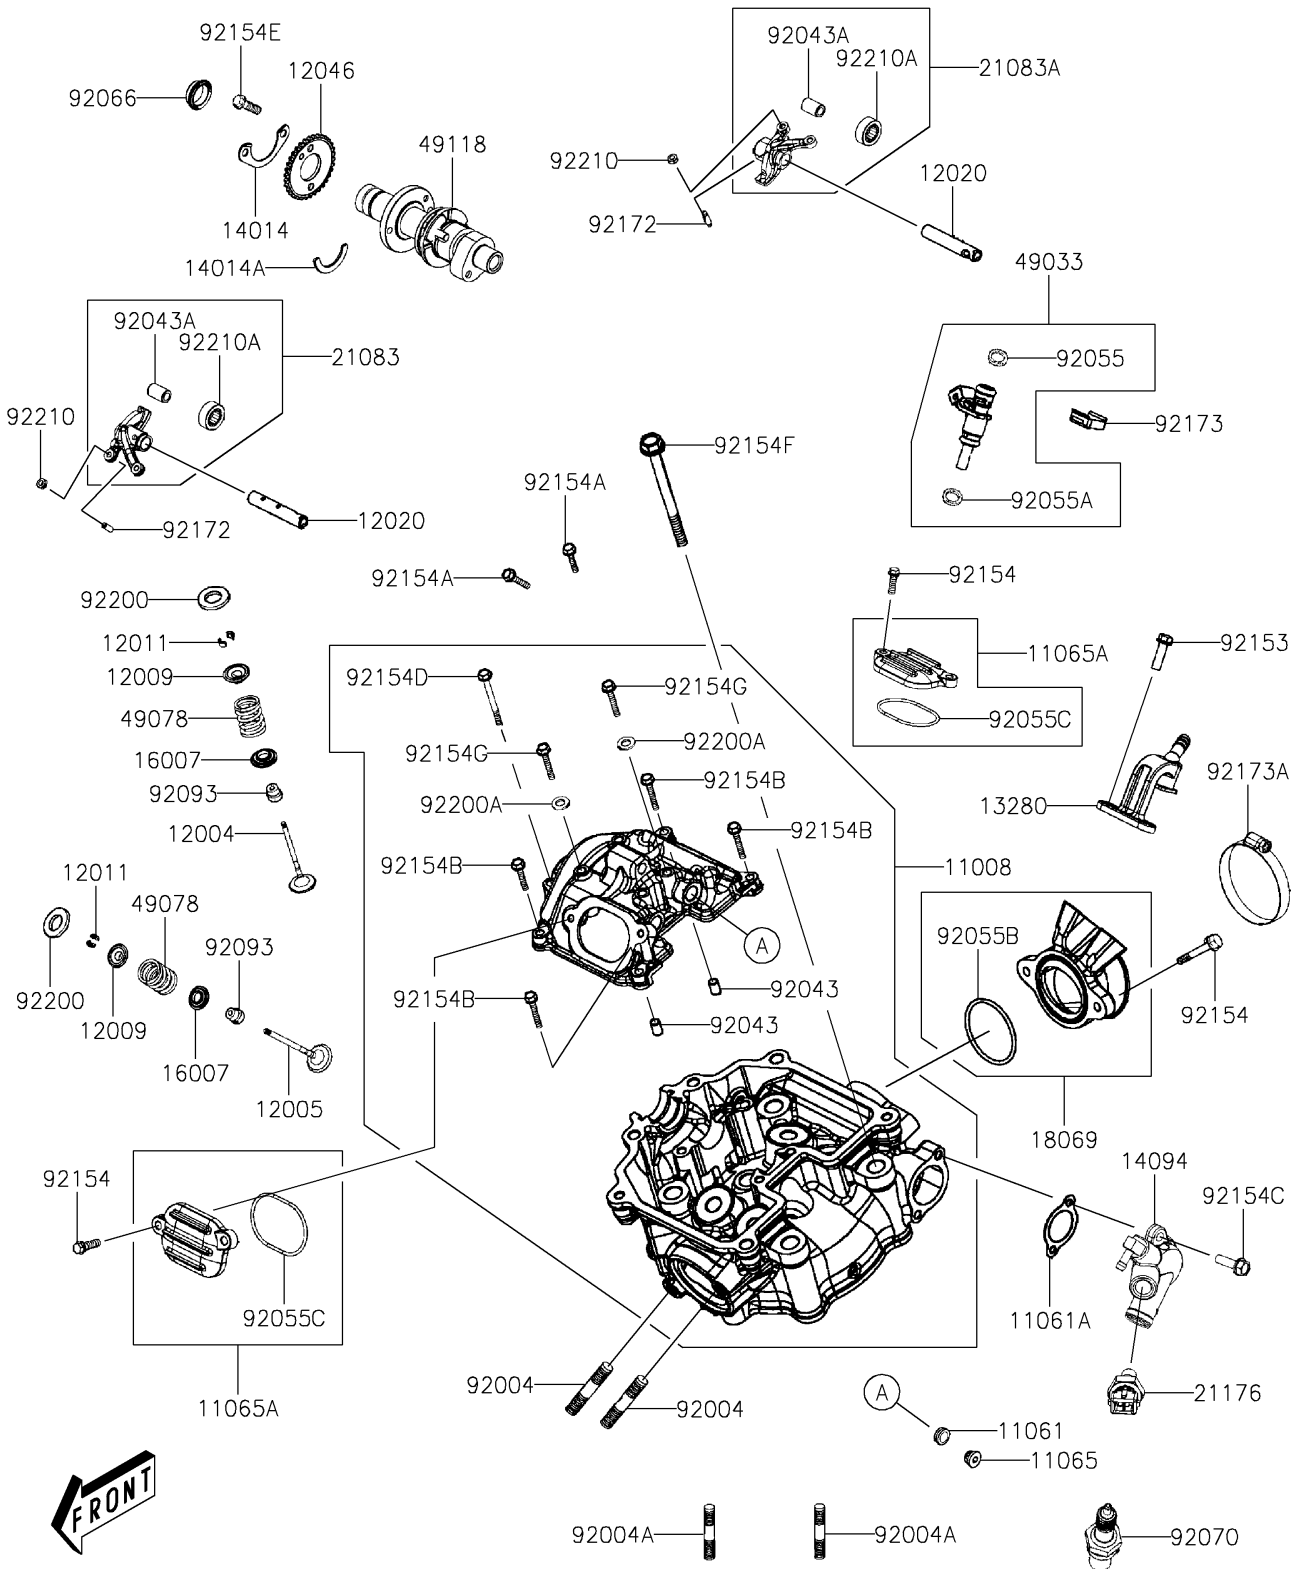

2025 Brute Force 450 PARTS DIAGRAM

Cylinder Head

E1111

2025 Brute Force 450 PARTS LIST

Cylinder Head

ITEM NAME	PART NUMBER	QUANTITY
HEAD-COMP-CYLINDER (Ref # 11008)	11008-Y009	1
GASKET (Ref # 11061)	11061-Y064	2
GASKET,WATER COVER (Ref # 11061A)	11061-Y076	1
CAP (Ref # 11065)	11065-Y041	2
CAP,ROCKER CASE (Ref # 11065A)	11065-Y045	2
VALVE-INTAKE (Ref # 12004)	12004-Y008	2
VALVE-EXHAUST (Ref # 12005)	12005-Y007	2
RETAINER-VALVE SPRING (Ref # 12009)	12009-Y004	4
COLLET (Ref # 12011)	12011-Y001	8
SHAFT-ROCKER (Ref # 12020)	12020-Y010	2
SPROCKET,CAMSHAFT (Ref # 12046)	12046-Y007	1
HOLDER (Ref # 13280)	13280-Y026	1
PLATE-POSITION (Ref # 14014)	14014-Y001	1
PLATE-POSITION (Ref # 14014A)	14014-Y002	1
COVER,WATER PUMP (Ref # 14094)	14094-Y004	1
SEAT-SPRING (Ref # 16007)	16007-Y009	4
HOLDER-EXHAUST PIPE (Ref # 18069)	18069-Y001	1
ARM,ROCKER,EX (Ref # 21083)	21083-Y006	1
ARM,ROCKER,IN (Ref # 21083A)	21083-Y007	1
SENSOR,WATER TEMP (Ref # 21176)	21176-Y011	1
NOZZLE-INJECTION (Ref # 49033)	49033-Y004	1
SPRING-ENGINE VALVE (Ref # 49078)	49078-Y011	4
CAMSHAFT-COMP (Ref # 49118)	49118-Y007	1
STUD,8X40 (Ref # 92004)	92004-Y010	2
STUD,8X40 (Ref # 92004A)	92004-Y019	2
PIN,8X14 (Ref # 92043)	92043-Y012	2
PIN,ROCKER ARM (Ref # 92043A)	92043-Y025	2
RING-O,BLACK (Ref # 92055)	92055-Y053	1
RING-O,GREEN (Ref # 92055A)	92055-Y054	1