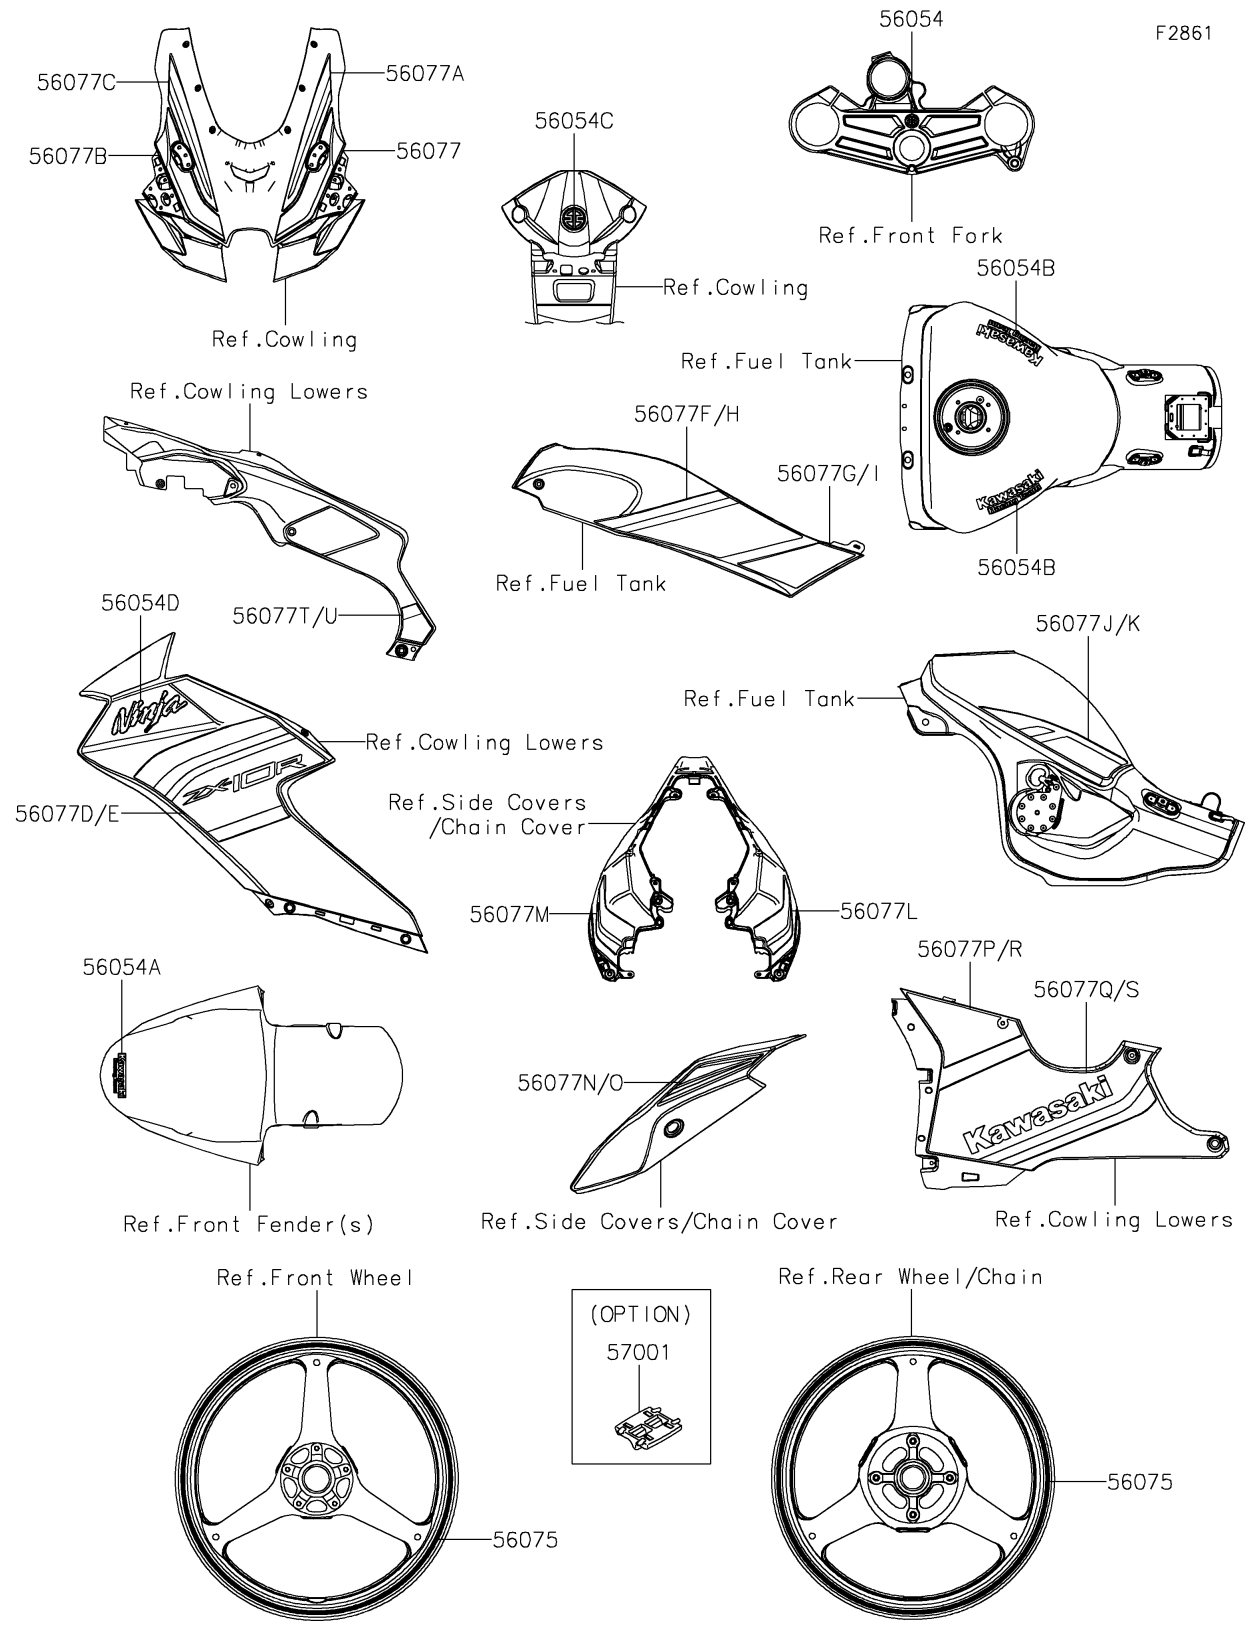

2025 Ninja ZX-10R ABS PARTS DIAGRAM

Decals(Green)

2025 Ninja ZX-10R ABS PARTS LIST

Decals(Green)

ITEM NAME	PART NUMBER	QUANTITY
MARK,UPP HOLDER,RIVER (Ref # 56054)	56054-1628	1
MARK,FR FENDER,KRT (Ref # 56054A)	56054-2821	1
MARK,KAWASAKI RACING TEAM (Ref # 56054B)	56054-2869	2
MARK,UPP COWL.,RIVER (Ref # 56054C)	56054-2900	1
MARK,SIDE COWL.,NINJA (Ref # 56054D)	56054-4285	2
PATTERN,WHEEL,GREEN,6X1079 (Ref # 56075)	56075-1575	4
PATTERN,UPP COWL.,LH,LWR (Ref # 56077)	56077-2170	1
PATTERN,UPP COWL.,LH,UPP (Ref # 56077A)	56077-2171	1
PATTERN,UPP COWL.,RH,LWR (Ref # 56077B)	56077-2172	1
PATTERN,UPP COWL.,RH,UPP (Ref # 56077C)	56077-2173	1
PATTERN,SIDE COWL.,LH (Ref # 56077D)	56077-2174	1
PATTERN,SIDE COWL.,RH (Ref # 56077E)	56077-2175	1
PATTERN,TANK COVER,LH,UPP (Ref # 56077F)	56077-2176	1
PATTERN,TANK COVER,LH,LWR (Ref # 56077G)	56077-2177	1
PATTERN,TANK COVER,RH,UPP (Ref # 56077H)	56077-2178	1
PATTERN,TANK COVER,RH,LWR (Ref # 56077I)	56077-2179	1
PATTERN,FUEL TANK,LH (Ref # 56077J)	56077-2180	1
PATTERN,FUEL TANK,RH (Ref # 56077K)	56077-2181	1
PATTERN,TAIL COVER,LH (Ref # 56077L)	56077-2182	1
PATTERN,TAIL COVER,RH (Ref # 56077M)	56077-2183	1
PATTERN,SIDE COVER,LH (Ref # 56077N)	56077-2184	1
PATTERN,SIDE COVER,RH (Ref # 56077O)	56077-2185	1
PATTERN,LWR COWL.,LH,UPP (Ref # 56077P)	56077-2186	1
PATTERN,LWR COWL.,LH,LWR (Ref # 56077Q)	56077-2187	1
PATTERN,LWR COWL.,RH,UPP (Ref # 56077R)	56077-2188	1
PATTERN,LWR COWL.,RH,LWR (Ref # 56077S)	56077-2189	1
PATTERN,SIDE COWL.,LH (Ref # 56077T)	56077-2190	1
PATTERN,SIDE COWL.,RH (Ref # 56077U)	56077-2191	1
RIM STRIPE APPLICATOR (Ref # 57001)	57001-1752	AR