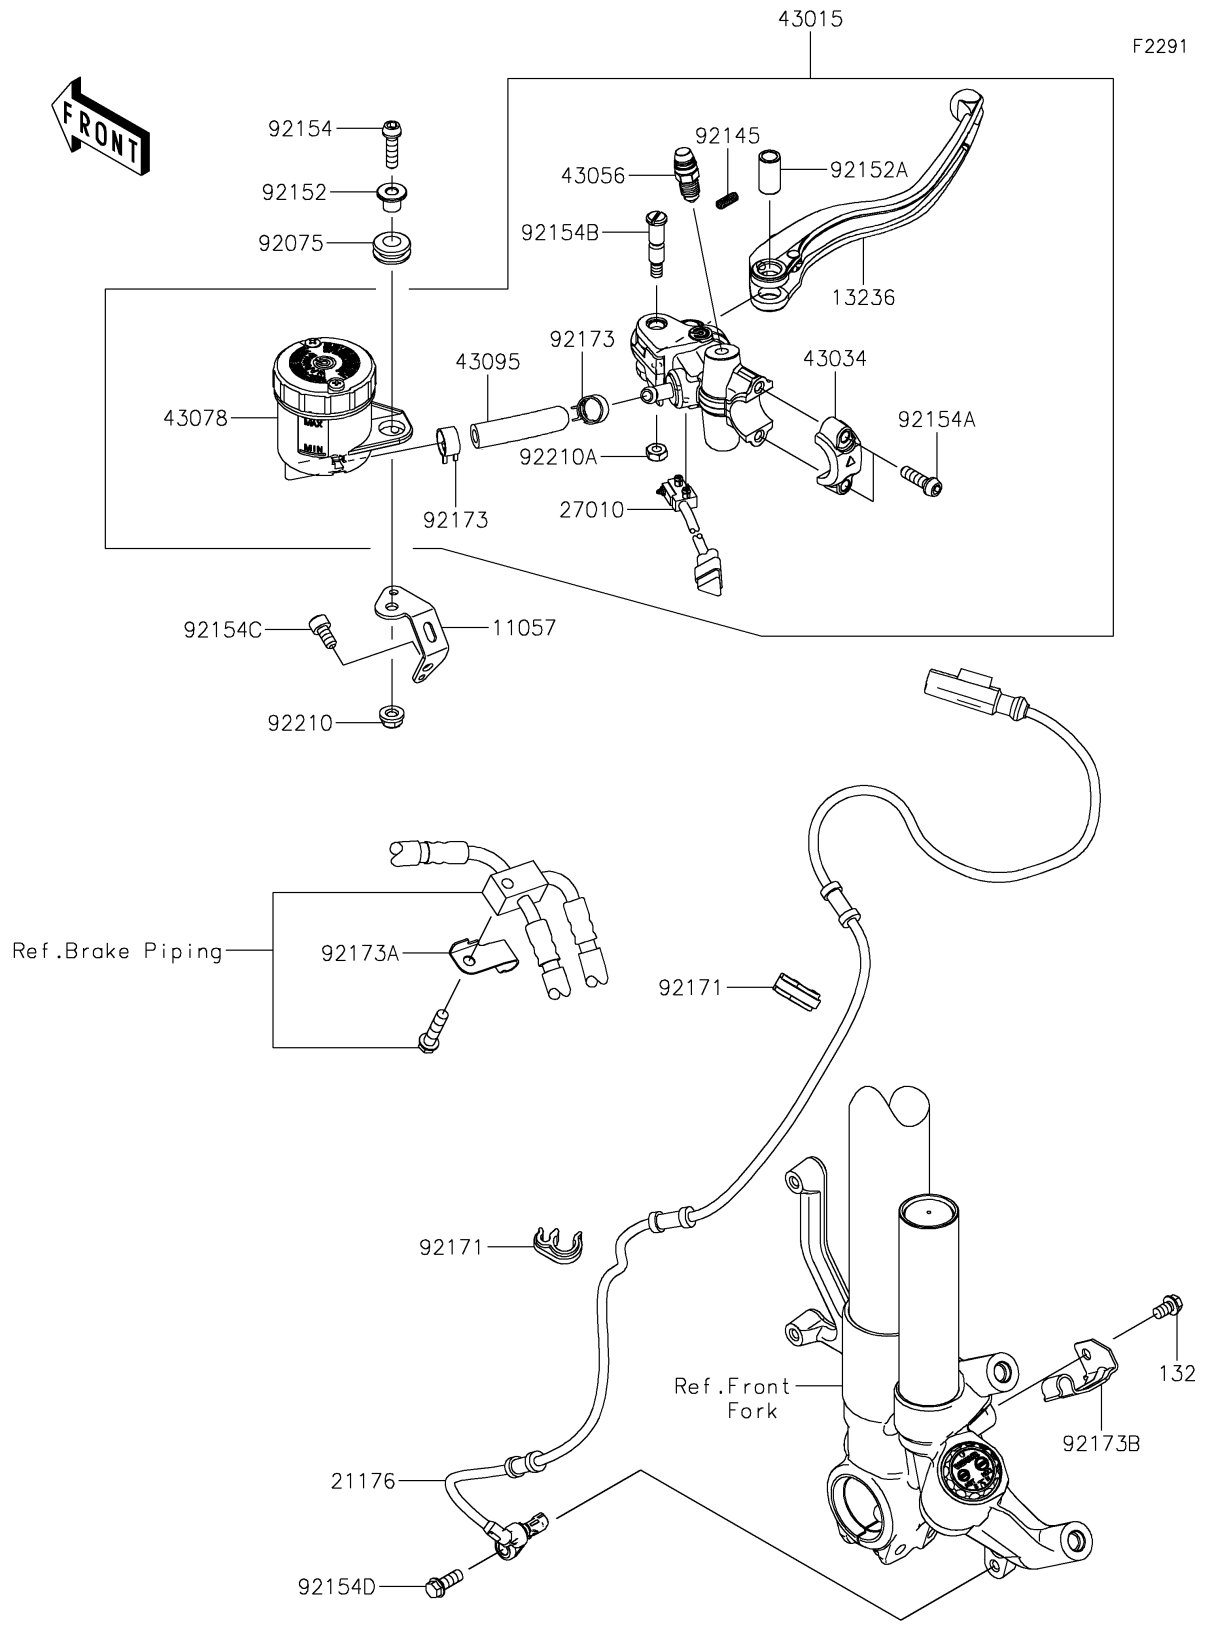

2025 Ninja ZX-10R ABS PARTS DIAGRAM

Front Master Cylinder

2025 Ninja ZX-10R ABS PARTS LIST

Front Master Cylinder

ITEM NAME	PART NUMBER	QUANTITY
BRACKET,RESERVOIR TANK (Ref # 11057)	11057-4250	1
LEVER-COMP,BRAKE (Ref # 13236)	13236-0770	1
SENSOR,FR WHEEL (Ref # 21176)	21176-0979	1
SWITCH,BRAKE (Ref # 27010)	27010-0946	1
CYLINDER-ASSY-MASTER,FR (Ref # 43015)	43015-0773	1
HOLDER-BRAKE (Ref # 43034)	43034-0121	1
BREATHER-BRAKE (Ref # 43056)	43056-0019	1
RESERVOIR (Ref # 43078)	43078-0577	1
HOSE-BRAKE (Ref # 43095)	43095-0908	1
DAMPER (Ref # 92075)	92075-1028	1
SPRING (Ref # 92145)	92145-1683	1
COLLAR,6X16X10.6 (Ref # 92152)	92152-2110	1
COLLAR,LEVER (Ref # 92152A)	92152-2151	1
BOLT,SOCKET,6X22 (Ref # 92154)	92154-1456	1
BOLT,SOCKET,6X20 (Ref # 92154A)	92154-1644	2
BOLT,LEVER (Ref # 92154B)	92154-1809	1
BOLT,SOCKET,6X12 (Ref # 92154C)	92154-1978	1
BOLT,FLANGED,6X16 (Ref # 92154D)	92154-4217	1
CLAMP,BRAKE HOSE (Ref # 92171)	92171-1819	2
CLAMP,HOSE (Ref # 92173)	92173-1498	2
CLAMP,UNDER BRACKET (Ref # 92173A)	92173-1507	1
CLAMP,AXLE,LH (Ref # 92173B)	92173-1887	1
NUT,6MM (Ref # 92210)	92210-0991	1
NUT,U (Ref # 92210A)	92210-1424	1
BOLT-FLANGED-SMALL,6X10 (Ref # 132)	132BA0610	1