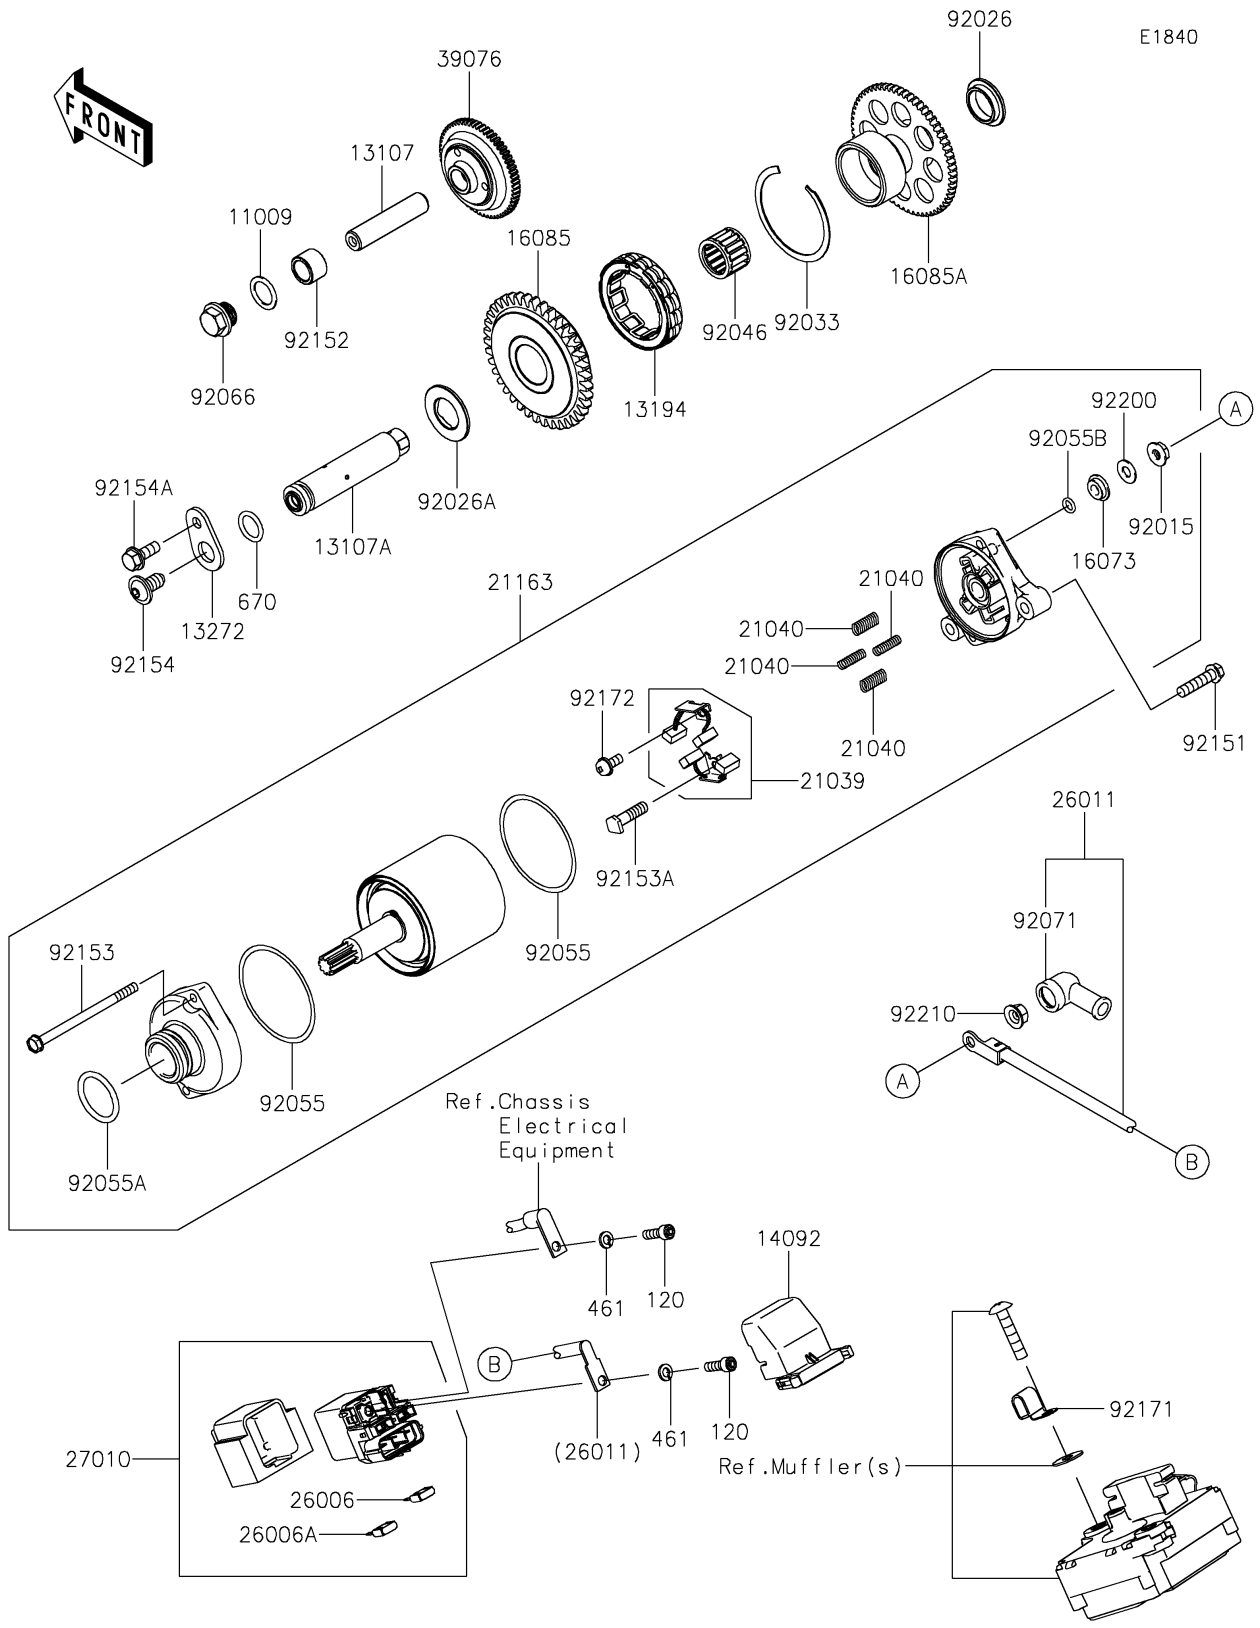

# 2025 Ninja ZX-10R ABS PARTS DIAGRAM

## Starter Motor

### Starter Motor

ITEM NAME	PART NUMBER	QUANTITY
GASKET,14.3X20X1 (Ref # 11009)	11009-1238	1
SHAFT (Ref # 13107)	13107-0231	1
SHAFT,ONEWAY CLUTCH (Ref # 13107A)	13107-0837	1
CLUTCH-ONEWAY (Ref # 13194)	13194-0553	1
PLATE (Ref # 13272)	13272-1998	1
COVER (Ref # 14092)	14092-0109	1
INSULATOR (Ref # 16073)	16073-0053	1
GEAR,39T (Ref # 16085)	16085-0650	1
GEAR,62T (Ref # 16085A)	16085-0651	1
BRUSH,CARBON (Ref # 21039)	21039-0004	1
SPRING-BRUSH (Ref # 21040)	21040-0003	4
STARTER-ELECTRIC (Ref # 21163)	21163-0064	1
FUSE,MINI BLADE,15A,BLUE (Ref # 26006)	26006-0001	1
FUSE,MINI BLADE,30A,GREEN (Ref # 26006A)	26006-1080	1
WIRE-LEAD (Ref # 26011)	26011-0308	1
SWITCH (Ref # 27010)	27010-0773	1
LIMITER (Ref # 39076)	39076-0554	1
NUT,STARTER MOTOR (Ref # 92015)	92015-1476	1
SPACER,RH (Ref # 92026)	92026-0157	1
SPACER,LH (Ref # 92026A)	92026-0158	1
RING-SNAP (Ref # 92033)	92033-3731	1
BEARING-NEEDLE,18X24X17 (Ref # 92046)	92046-0624	1
RING-O (Ref # 92055)	92055-0136	2
RING-O (Ref # 92055A)	92055-1276	1
RING-O,4.5X2.0 (Ref # 92055B)	92055-1370	1
PLUG,14X8 (Ref # 92066)	92066-0837	1
GROMMET (Ref # 92071)	92071-0024	1
BOLT,FLANGED-SMALL,6X25 (Ref # 92151)	92151-1930	2
COLLAR,12.2X17X12 (Ref # 92152)	92152-0870	1

### Starter Motor

ITEM NAME	PART NUMBER	QUANTITY
BOLT (Ref # 92153)	92153-1850	2
BOLT (Ref # 92153A)	92153-1866	1
BOLT,SOCKET,8X16 (Ref # 92154)	92154-0397	1
BOLT,FLANGED,6X16 (Ref # 92154A)	92154-1851	1
CLAMP (Ref # 92171)	92171-0534	1
SCREW (Ref # 92172)	92172-0334	1
WASHER (Ref # 92200)	92200-0386	1
NUT,6MM (Ref # 92210)	92210-0188	1
BOLT-SOCKET,5X10 (Ref # 120)	120CB0510	2
WASHER-SPRING,5MM (Ref # 461)	461DB0500	2
O RING,14MM (Ref # 670)	670D2014	1