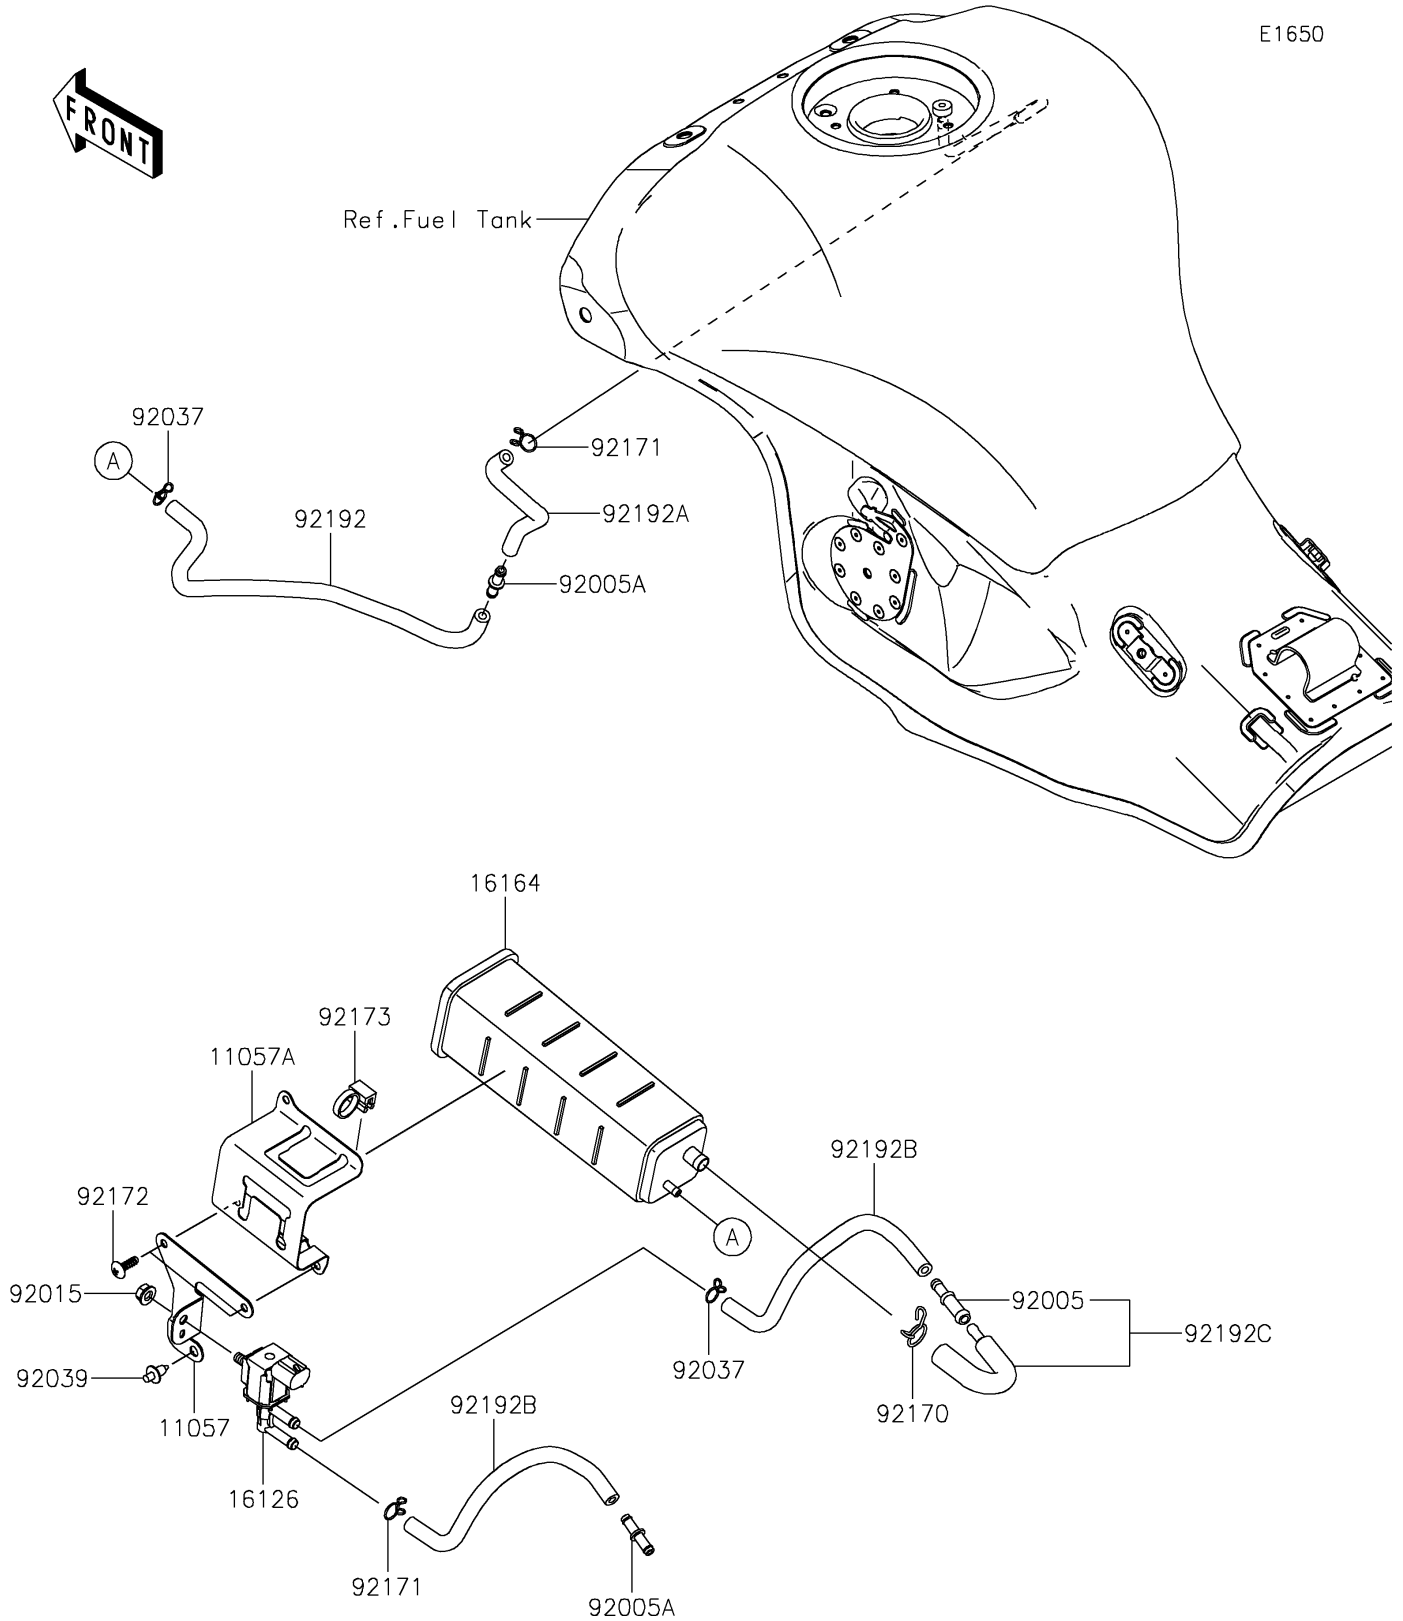

2025 Ninja ZX-10R ABS PARTS DIAGRAM

Fuel Evaporative System(CA)

E1650

2025 Ninja ZX-10R ABS PARTS LIST

Fuel Evaporative System(CA)

| ITEM NAME | PART NUMBER | QUANTITY |
|--|-------------|----------|
| BRACKET,SOLENOID VALVE (Ref # 11057) | 11057-4234 | 1 |
| BRACKET,CANISTER (Ref # 11057A) | 11057-4235 | 1 |
| VALVE,SOLENOID (Ref # 16126) | 16126-0705 | 1 |
| CANISTER (Ref # 16164) | 16164-0009 | 1 |
| FITTING (Ref # 92005) | 92005-0720 | 1 |
| FITTING (Ref # 92005A) | 92005-0721 | 2 |
| NUT,FLANGED,6MM (Ref # 92015) | 92015-1367 | 1 |
| CLAMP (Ref # 92037) | 92037-1712 | 2 |
| RIVET (Ref # 92039) | 92039-0068 | 1 |
| CLAMP (Ref # 92170) | 92170-1695 | 1 |
| CLAMP (Ref # 92171) | 92171-0718 | 2 |
| SCREW,TAPPING,5X16 (Ref # 92172) | 92172-0175 | 2 |
| CLAMP (Ref # 92173) | 92173-0791 | 1 |
| TUBE,CANISTER-FITTING(TANK) (Ref # 92192) | 92192-1503 | 1 |
| TUBE,FITTING(CANISTER)-TANK (Ref # 92192A) | 92192-1506 | 1 |
| TUBE,VALVE-TUBE(CANISTER) (Ref # 92192B) | 92192-2506 | 2 |
| TUBE,TUBE(VALVE)-CANISTER (Ref # 92192C) | 92192-2507 | 1 |