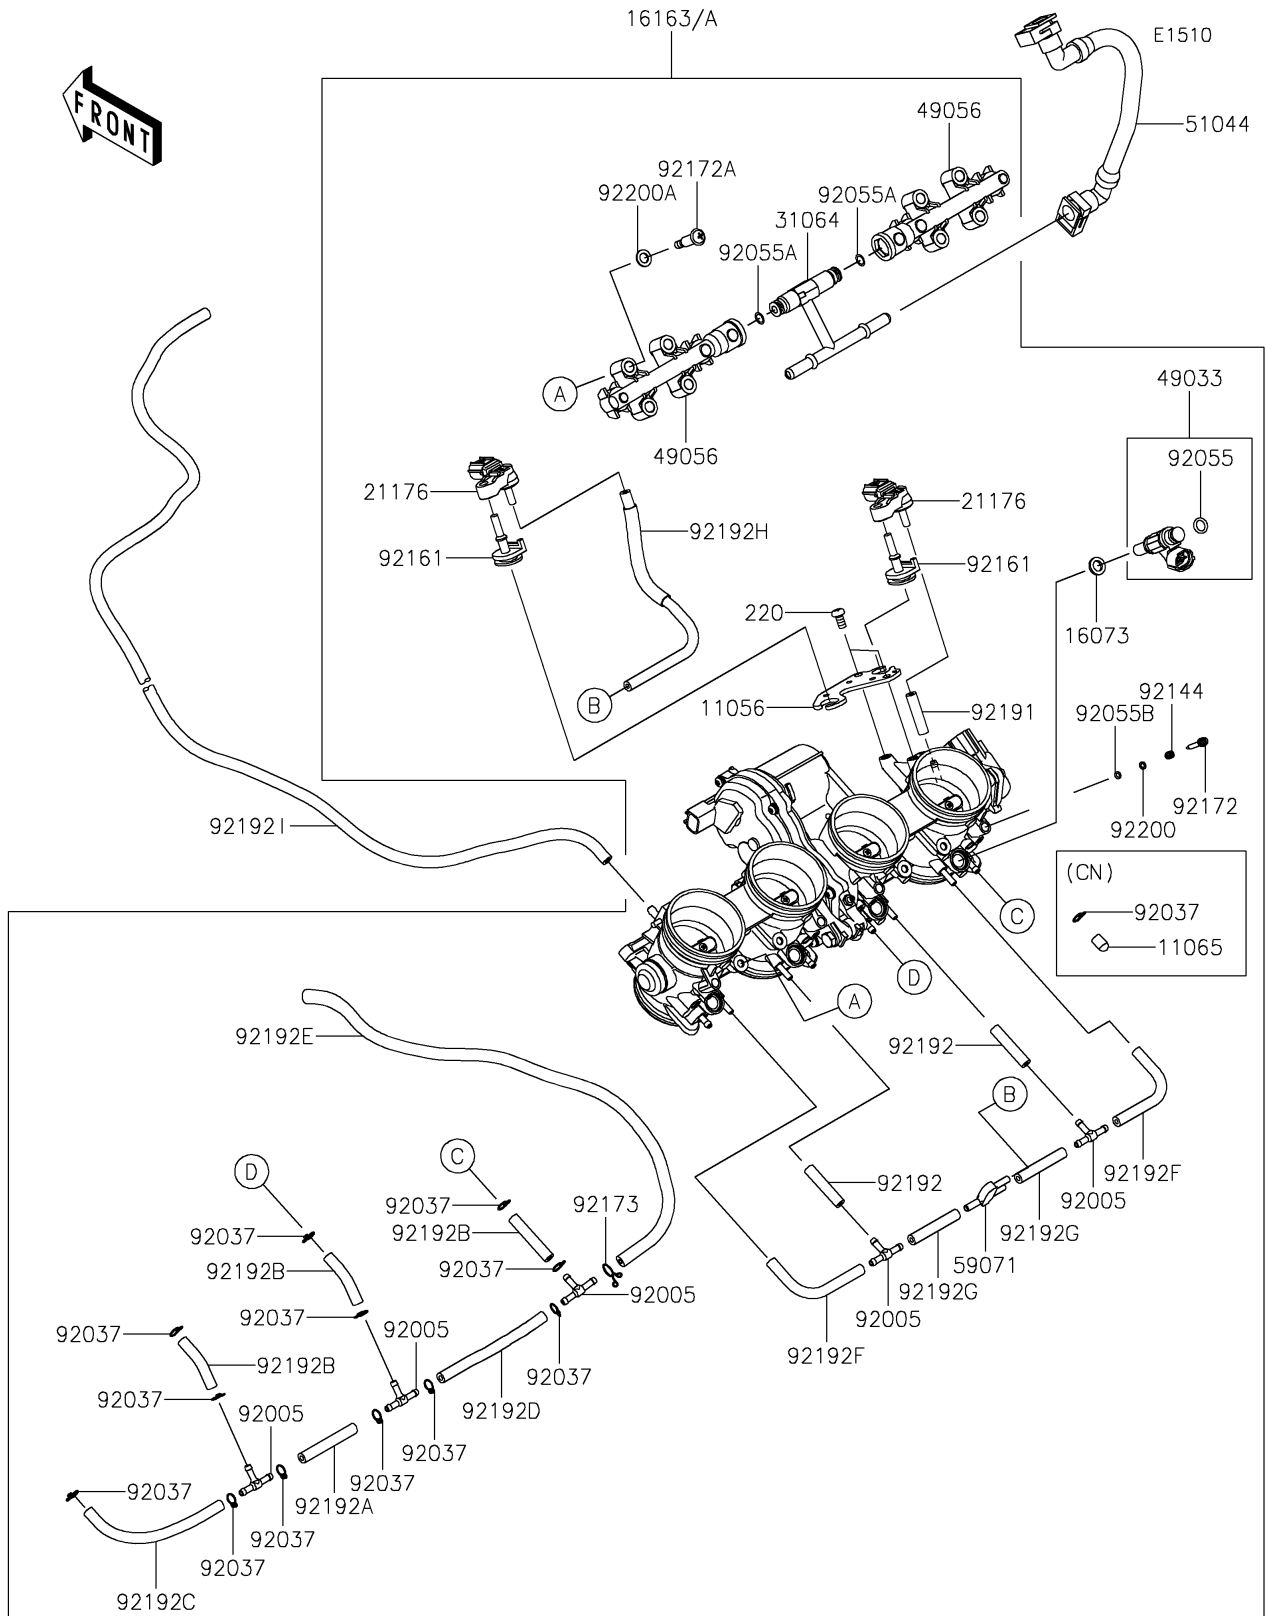

2025 Ninja ZX-10R ABS PARTS DIAGRAM

Throttle

2025 Ninja ZX-10R ABS PARTS LIST

Throttle

ITEM NAME	PART NUMBER	QUANTITY
BRACKET (Ref # 11056)	11056-7844	1
CAP (Ref # 11065)	11065-0072	4
INSULATOR (Ref # 16073)	16073-0848	4
THROTTLE-ASSY (Ref # 16163)	16163-1216	1
THROTTLE-ASSY (Ref # 16163A)	16163-1217	1
SENSOR,PRESSURE (Ref # 21176)	21176-0906	2
PIPE-COMP (Ref # 31064)	31064-0686	1
NOZZLE-INJECTION (Ref # 49033)	49033-0564	4
PIPE-INJECTION (Ref # 49056)	49056-0046	2
TUBE-ASSY,FUEL (Ref # 51044)	51044-0859	1
JOINT (Ref # 59071)	59071-0022	1
FITTING (Ref # 92005)	92005-1380	5
CLAMP,TUBE (Ref # 92037)	92037-1124	12
RING-O,INJECTION NOZZLE (Ref # 92055)	92055-0124	4
RING-O (Ref # 92055A)	92055-0761	2
RING-O (Ref # 92055B)	92055-0840	4
SPRING,THROTTLE STOP SCREW (Ref # 92144)	92144-1674	4
DAMPER (Ref # 92161)	92161-0673	2
SCREW (Ref # 92172)	92172-0156	4
SCREW,PIPE INJECTION (Ref # 92172A)	92172-0828	4
CLAMP (Ref # 92173)	92173-1568	1
TUBE,3.2X7.4X30 (Ref # 92191)	92191-1550	1
TUBE,3.2X7.4X35 (Ref # 92192)	92192-1234	2
TUBE,3.5X7.5X55 (Ref # 92192A)	92192-1349	1
TUBE,3.5X7.5X40 (Ref # 92192B)	92192-1494	3
TUBE,3.5X7.5X125 (Ref # 92192C)	92192-1497	1
TUBE,3.5X7.5X100 (Ref # 92192D)	92192-1521	1
TUBE,L=450 (Ref # 92192E)	92192-1612	1
TUBE,3.2X7.4X85 (Ref # 92192F)	92192-1616	2

2025 Ninja ZX-10R ABS PARTS LIST

Throttle

ITEM NAME	PART NUMBER	QUANTITY
TUBE,3.2X7.4X45 (Ref # 92192G)	92192-1617	2
TUBE,3.2X7.4X200 (Ref # 92192H)	92192-1618	1
TUBE (Ref # 92192I)	92192-2610	1
WASHER,PILOT AIR SCREW (Ref # 92200)	92200-1564	4
WASHER (Ref # 92200A)	92200-3807	4
SCREW-PAN-CROS,5X10 (Ref # 220)	220AA0510	2
FITTING (Ref # 92005)	92005-1380	2
CLAMP,TUBE (Ref # 92037)	92037-1124	4