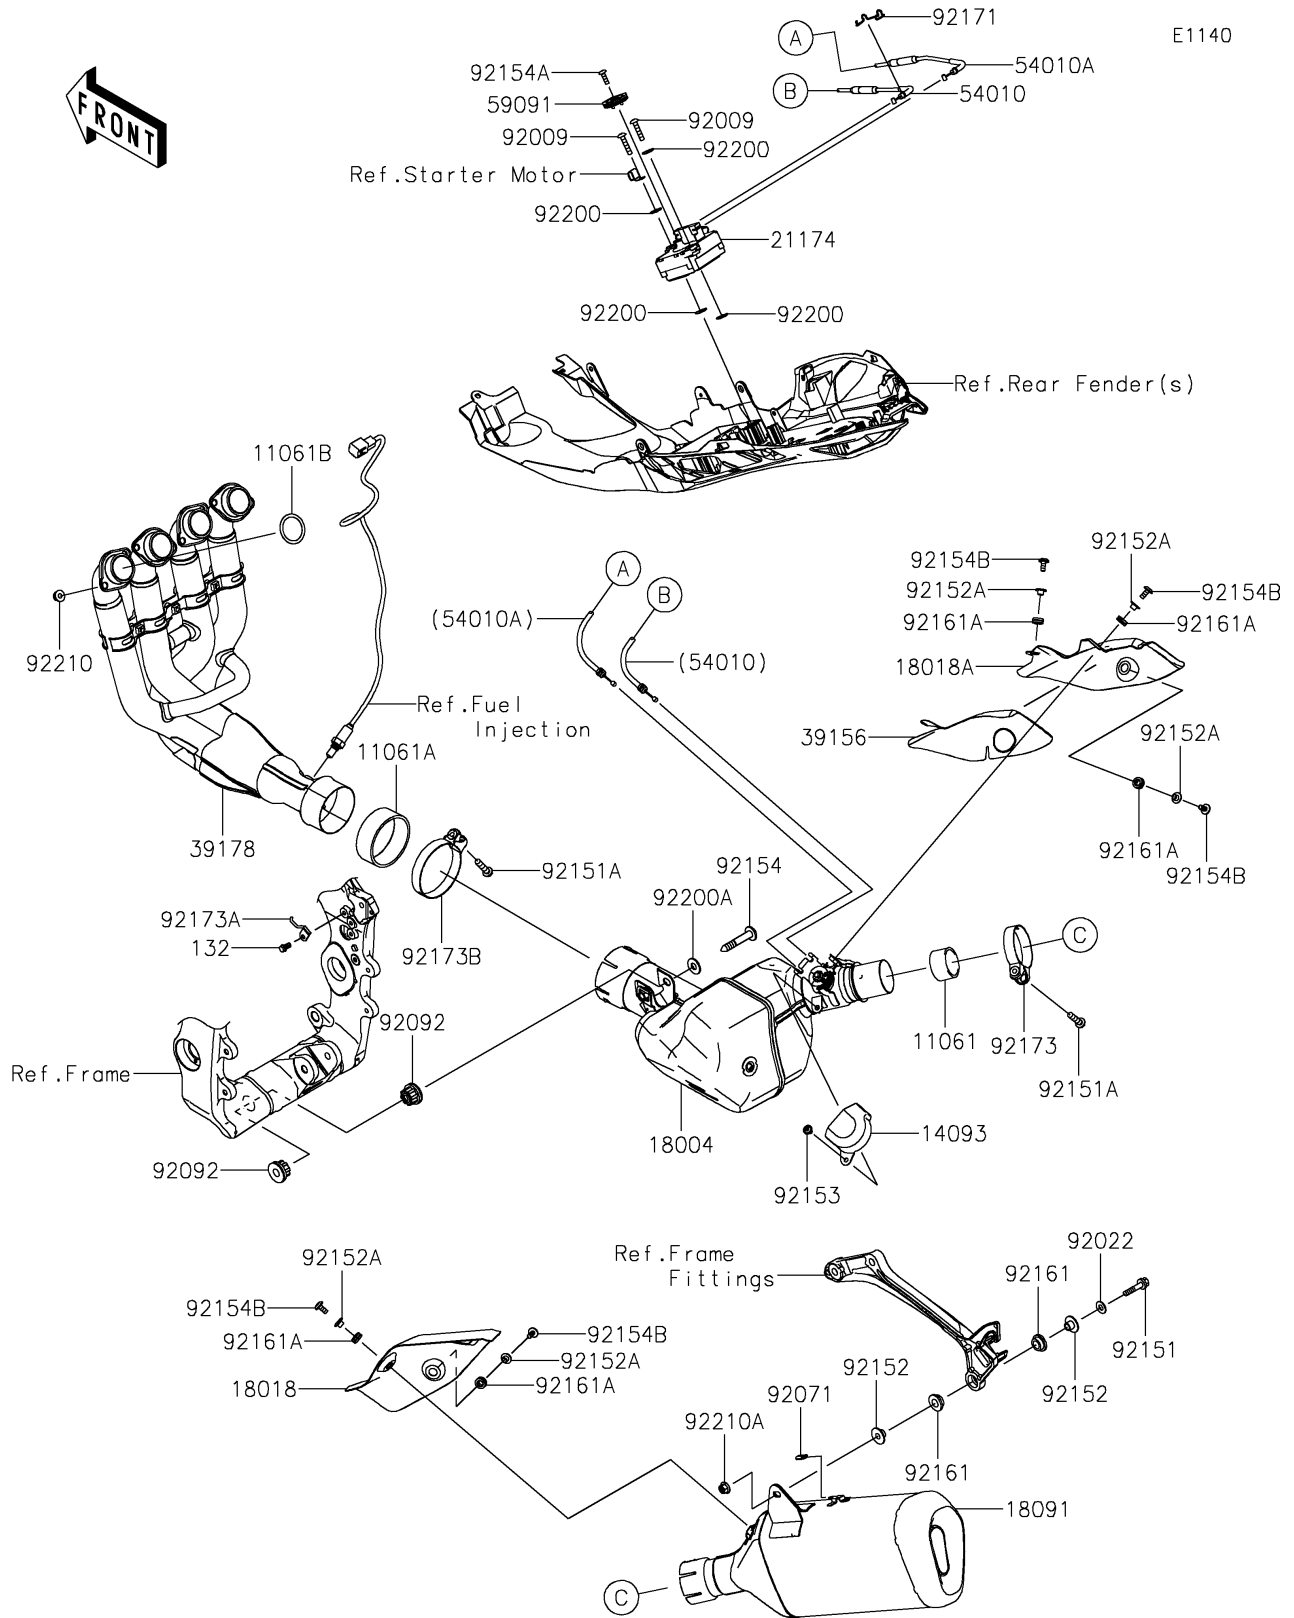

2025 Ninja ZX-10R ABS PARTS DIAGRAM

Muffler(s)

2025 Ninja ZX-10R ABS PARTS LIST

Muffler(s)

ITEM NAME	PART NUMBER	QUANTITY
GASKET,50.8X62X30 (Ref # 11061)	11061-0447	1
GASKET,76X84X30 (Ref # 11061A)	11061-1384	1
GASKET,EXHAUST PIPE (Ref # 11061B)	11061-1387	4
COVER,PULLEY (Ref # 14093)	14093-1062	1
CHAMBER-PREMUFLER (Ref # 18004)	18004-0114	1
PLATE-HEAT GUARD,MUFFLER (Ref # 18018)	18018-0627	1
PLATE-HEAT GUARD,CHAMBER (Ref # 18018A)	18018-0628	1
BODY-COMP-MUFFLER (Ref # 18091)	18091-1195	1
MOTOR-ELECTRIC (Ref # 21174)	21174-0009	1
PAD,HEAT GUARD (Ref # 39156)	39156-2619	1
MANIFOLD-COMP-EXHAUST (Ref # 39178)	39178-0390	1
CABLE,OPEN (Ref # 54010)	54010-0610	1
CABLE,CLOSE (Ref # 54010A)	54010-0611	1
PULLEY (Ref # 59091)	59091-0007	1
SCREW,TAPPING,6X30 (Ref # 92009)	92009-1481	2
WASHER,8.5X19X1.2 (Ref # 92022)	92022-3730	1
GROMMET (Ref # 92071)	92071-1270	1
BUSHING-RUBBER,MUFFLER (Ref # 92092)	92092-1087	2
BOLT,FLANGED,8X40 (Ref # 92151)	92151-1532	1
BOLT,FLANGED,8X35 (Ref # 92151A)	92151-1537	2
COLLAR (Ref # 92152)	92152-0188	2
COLLAR,6.3X8.3X16 (Ref # 92152A)	92152-2180	5
BOLT,SOCKET,6X10 (Ref # 92153)	92153-1527	1
BOLT,SOCKET,10X61 (Ref # 92154)	92154-0125	1
BOLT,TORX,5X18 (Ref # 92154A)	92154-0217	1
BOLT,SOCKET,6X14 (Ref # 92154B)	92154-0907	5
DAMPER (Ref # 92161)	92161-0135	2
DAMPER (Ref # 92161A)	92161-0308	5
CLAMP (Ref # 92171)	92171-0292	1

2025 Ninja ZX-10R ABS PARTS LIST

Muffler(s)

ITEM NAME	PART NUMBER	QUANTITY
CLAMP,64.5MM (Ref # 92173)	92173-0284	1
CLAMP (Ref # 92173A)	92173-1528	1
CLAMP (Ref # 92173B)	92173-2317	1
WASHER (Ref # 92200)	92200-0078	4
WASHER,10.5X25X2.0 (Ref # 92200A)	92200-1377	1
NUT,8MM (Ref # 92210)	92210-0076	8
NUT,8MM (Ref # 92210A)	92210-0121	1
BOLT-FLANGED-SMALL,6X12 (Ref # 132)	132BA0612	1