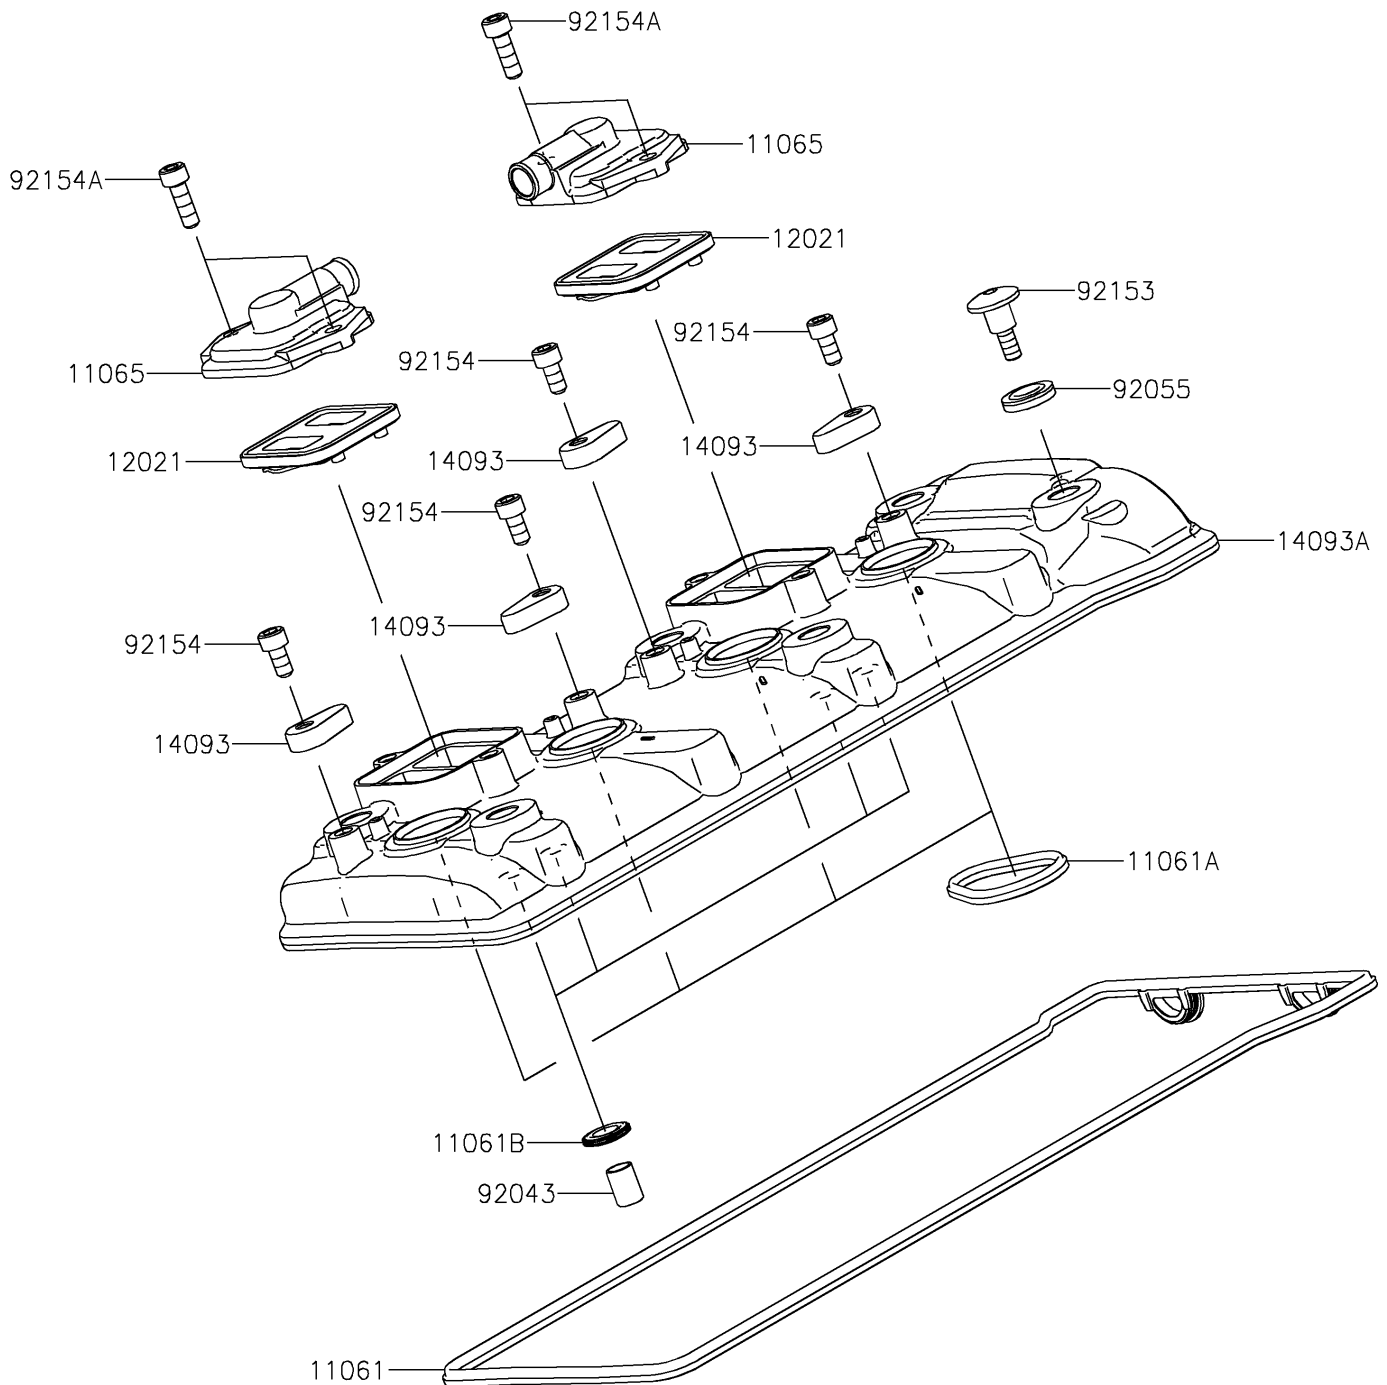

# 2025 Ninja ZX-10R ABS PARTS DIAGRAM

Cylinder Head Cover

E1112

## 2025 Ninja ZX-10R ABS PARTS LIST

### Cylinder Head Cover

ITEM NAME	PART NUMBER	QUANTITY
GASKET,HEAD COVER (Ref # 11061)	11061-1290	1
GASKET,PLUG HOLE (Ref # 11061A)	11061-1291	4
GASKET (Ref # 11061B)	11061-1292	4
CAP (Ref # 11065)	11065-0360	2
VALVE-ASSY-REED (Ref # 12021)	12021-0021	2
COVER (Ref # 14093)	14093-0770	4
COVER,HEAD (Ref # 14093A)	14093-1092	1
PIN,DOWEL,10X14 (Ref # 92043)	92043-1037	4
RING-O (Ref # 92055)	92055-0785	6
BOLT,SOCKET,6X22.5 (Ref # 92153)	92153-1779	6
BOLT,SOCKET,6X12 (Ref # 92154)	92154-1820	4
BOLT,SOCKET,6X18 (Ref # 92154A)	92154-1832	4