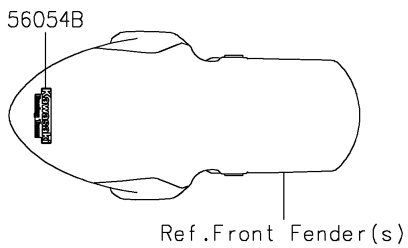

# 2025 Ninja 650 KRT Edition PARTS DIAGRAM

Decals(L.Green)(RSFAN)

F2861B

## 2025 Ninja 650 KRT Edition PARTS LIST

Decals(L.Green)(RSFAN)

ITEM NAME	PART NUMBER	QUANTITY
MARK,WINDSHIELD,KAWASAKI (Ref # 56054)	56054-2261	1
MARK,FUEL TANK,KRT (Ref # 56054A)	56054-4090	2
MARK,FR FENDER,KRT (Ref # 56054B)	56054-4091	1
MARK,SIDE COWL.,650 (Ref # 56054C)	56054-4266	2
PATTERN,WHEEL,BLACK,6X1079 (Ref # 56076)	56076-2170	4
PATTERN,FUEL TANK,LH (Ref # 56077)	56077-2105	1
PATTERN,FUEL TANK,RH (Ref # 56077A)	56077-2106	1
PATTERN,SIDE COWL.,LH,UPP (Ref # 56077B)	56077-2107	1
PATTERN,SIDE COWL.,LH,CNT (Ref # 56077C)	56077-2108	1
PATTERN,SIDE COWL.,LH,LWR (Ref # 56077D)	56077-2109	1
PATTERN,SIDE COWL.,RH,UPP (Ref # 56077E)	56077-2110	1
PATTERN,SIDE COWL.,RH,CNT (Ref # 56077F)	56077-2111	1
PATTERN,SIDE COWL.,RH,LWR (Ref # 56077G)	56077-2112	1
PATTERN,SIDE COVER,LH (Ref # 56077H)	56077-2113	1
PATTERN,SIDE COVER,RH (Ref # 56077I)	56077-2114	1
PATTERN,TAIL COVER,LH (Ref # 56077J)	56077-2115	1
PATTERN,TAIL COVER,RH (Ref # 56077K)	56077-2116	1
PATTERN,LWR COWL.,LH (Ref # 56077L)	56077-2117	1
PATTERN,LWR COWL.,RH (Ref # 56077M)	56077-2118	1
RIM STRIPE APPLICATOR (Ref # 57001)	57001-1752	AR