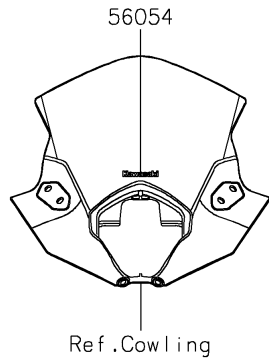

# 2025 Ninja 650 KRT Edition PARTS DIAGRAM

Decals(L.Green)(RSFAN)

F2861B

## 2025 Ninja 650 KRT Edition PARTS LIST

Decals(L.Green)(RSFAN)

ITEM NAME	PART NUMBER	QUANTITY
MARK,WINDSHIELD,KAWASAKI (Ref # 56054)	56054-2261	1
MARK,FUEL TANK,KRT (Ref # 56054A)	56054-4090	2
MARK,FR FENDER,KRT (Ref # 56054B)	56054-4091	1
MARK,SIDE COWL.,650 (Ref # 56054C)	56054-4266	2
PATTERN,WHEEL,BLACK,6X1079 (Ref # 56076)	56076-2170	4
PATTERN,FUEL TANK,LH (Ref # 56077)	56077-2105	1
PATTERN,FUEL TANK,RH (Ref # 56077A)	56077-2106	1
PATTERN,SIDE COWL.,LH,UPP (Ref # 56077B)	56077-2107	1
PATTERN,SIDE COWL.,LH,CNT (Ref # 56077C)	56077-2108	1
PATTERN,SIDE COWL.,LH,LWR (Ref # 56077D)	56077-2109	1
PATTERN,SIDE COWL.,RH,UPP (Ref # 56077E)	56077-2110	1
PATTERN,SIDE COWL.,RH,CNT (Ref # 56077F)	56077-2111	1
PATTERN,SIDE COWL.,RH,LWR (Ref # 56077G)	56077-2112	1
PATTERN,SIDE COVER,LH (Ref # 56077H)	56077-2113	1
PATTERN,SIDE COVER,RH (Ref # 56077I)	56077-2114	1
PATTERN,TAIL COVER,LH (Ref # 56077J)	56077-2115	1
PATTERN,TAIL COVER,RH (Ref # 56077K)	56077-2116	1
PATTERN,LWR COWL.,LH (Ref # 56077L)	56077-2117	1
PATTERN,LWR COWL.,RH (Ref # 56077M)	56077-2118	1
RIM STRIPE APPLICATOR (Ref # 57001)	57001-1752	AR