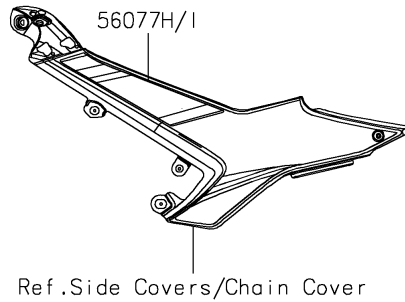

# 2025 Ninja 650 KRT Edition PARTS DIAGRAM

Decals(L.Green)(RSFAN)

F2861B

## 2025 Ninja 650 KRT Edition PARTS LIST

Decals(L.Green)(RSFAN)

ITEM NAME	PART NUMBER	QUANTITY
MARK,WINDSHIELD,KAWASAKI (Ref # 56054)	56054-2261	1
MARK,FUEL TANK,KRT (Ref # 56054A)	56054-4090	2
MARK,FR FENDER,KRT (Ref # 56054B)	56054-4091	1
MARK,SIDE COWL.,650 (Ref # 56054C)	56054-4266	2
PATTERN,WHEEL,BLACK,6X1079 (Ref # 56076)	56076-2170	4
PATTERN,FUEL TANK,LH (Ref # 56077)	56077-2105	1
PATTERN,FUEL TANK,RH (Ref # 56077A)	56077-2106	1
PATTERN,SIDE COWL.,LH,UPP (Ref # 56077B)	56077-2107	1
PATTERN,SIDE COWL.,LH,CNT (Ref # 56077C)	56077-2108	1
PATTERN,SIDE COWL.,LH,LWR (Ref # 56077D)	56077-2109	1
PATTERN,SIDE COWL.,RH,UPP (Ref # 56077E)	56077-2110	1
PATTERN,SIDE COWL.,RH,CNT (Ref # 56077F)	56077-2111	1
PATTERN,SIDE COWL.,RH,LWR (Ref # 56077G)	56077-2112	1
PATTERN,SIDE COVER,LH (Ref # 56077H)	56077-2113	1
PATTERN,SIDE COVER,RH (Ref # 56077I)	56077-2114	1
PATTERN,TAIL COVER,LH (Ref # 56077J)	56077-2115	1
PATTERN,TAIL COVER,RH (Ref # 56077K)	56077-2116	1
PATTERN,LWR COWL.,LH (Ref # 56077L)	56077-2117	1
PATTERN,LWR COWL.,RH (Ref # 56077M)	56077-2118	1
RIM STRIPE APPLICATOR (Ref # 57001)	57001-1752	AR