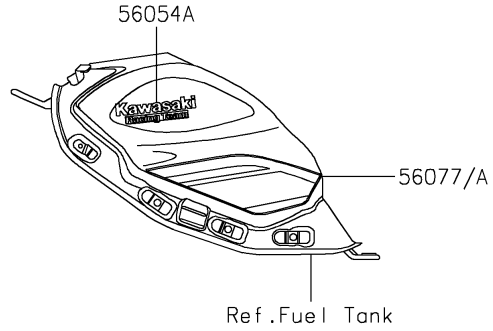

# 2025 Ninja 650 KRT Edition PARTS DIAGRAM

Decals(L.Green)(RSFAN)

F2861B

## 2025 Ninja 650 KRT Edition PARTS LIST

Decals(L.Green)(RSFAN)

ITEM NAME	PART NUMBER	QUANTITY
MARK,WINDSHIELD,KAWASAKI (Ref # 56054)	56054-2261	1
MARK,FUEL TANK,KRT (Ref # 56054A)	56054-4090	2
MARK,FR FENDER,KRT (Ref # 56054B)	56054-4091	1
MARK,SIDE COWL.,650 (Ref # 56054C)	56054-4266	2
PATTERN,WHEEL,BLACK,6X1079 (Ref # 56076)	56076-2170	4
PATTERN,FUEL TANK,LH (Ref # 56077)	56077-2105	1
PATTERN,FUEL TANK,RH (Ref # 56077A)	56077-2106	1
PATTERN,SIDE COWL.,LH,UPP (Ref # 56077B)	56077-2107	1
PATTERN,SIDE COWL.,LH,CNT (Ref # 56077C)	56077-2108	1
PATTERN,SIDE COWL.,LH,LWR (Ref # 56077D)	56077-2109	1
PATTERN,SIDE COWL.,RH,UPP (Ref # 56077E)	56077-2110	1
PATTERN,SIDE COWL.,RH,CNT (Ref # 56077F)	56077-2111	1
PATTERN,SIDE COWL.,RH,LWR (Ref # 56077G)	56077-2112	1
PATTERN,SIDE COVER,LH (Ref # 56077H)	56077-2113	1
PATTERN,SIDE COVER,RH (Ref # 56077I)	56077-2114	1
PATTERN,TAIL COVER,LH (Ref # 56077J)	56077-2115	1
PATTERN,TAIL COVER,RH (Ref # 56077K)	56077-2116	1
PATTERN,LWR COWL.,LH (Ref # 56077L)	56077-2117	1
PATTERN,LWR COWL.,RH (Ref # 56077M)	56077-2118	1
RIM STRIPE APPLICATOR (Ref # 57001)	57001-1752	AR