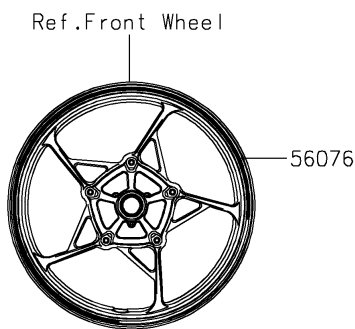

# 2025 Ninja 650 KRT Edition PARTS DIAGRAM

Decals(L.Green)(RSFAN)

F2861B

## 2025 Ninja 650 KRT Edition PARTS LIST

Decals(L.Green)(RSFAN)

ITEM NAME	PART NUMBER	QUANTITY
MARK,WINDSHIELD,KAWASAKI (Ref # 56054)	56054-2261	1
MARK,FUEL TANK,KRT (Ref # 56054A)	56054-4090	2
MARK,FR FENDER,KRT (Ref # 56054B)	56054-4091	1
MARK,SIDE COWL.,650 (Ref # 56054C)	56054-4266	2
PATTERN,WHEEL,BLACK,6X1079 (Ref # 56076)	56076-2170	4
PATTERN,FUEL TANK,LH (Ref # 56077)	56077-2105	1
PATTERN,FUEL TANK,RH (Ref # 56077A)	56077-2106	1
PATTERN,SIDE COWL.,LH,UPP (Ref # 56077B)	56077-2107	1
PATTERN,SIDE COWL.,LH,CNT (Ref # 56077C)	56077-2108	1
PATTERN,SIDE COWL.,LH,LWR (Ref # 56077D)	56077-2109	1
PATTERN,SIDE COWL.,RH,UPP (Ref # 56077E)	56077-2110	1
PATTERN,SIDE COWL.,RH,CNT (Ref # 56077F)	56077-2111	1
PATTERN,SIDE COWL.,RH,LWR (Ref # 56077G)	56077-2112	1
PATTERN,SIDE COVER,LH (Ref # 56077H)	56077-2113	1
PATTERN,SIDE COVER,RH (Ref # 56077I)	56077-2114	1
PATTERN,TAIL COVER,LH (Ref # 56077J)	56077-2115	1
PATTERN,TAIL COVER,RH (Ref # 56077K)	56077-2116	1
PATTERN,LWR COWL.,LH (Ref # 56077L)	56077-2117	1
PATTERN,LWR COWL.,RH (Ref # 56077M)	56077-2118	1
RIM STRIPE APPLICATOR (Ref # 57001)	57001-1752	AR