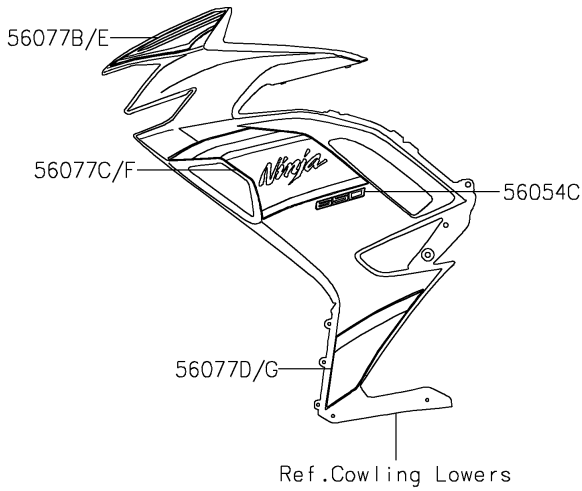

# 2025 Ninja 650 KRT Edition PARTS DIAGRAM

Decals(L.Green)(RSFAN)

F2861B

## 2025 Ninja 650 KRT Edition PARTS LIST

Decals(L.Green)(RSFAN)

ITEM NAME	PART NUMBER	QUANTITY
MARK,WINDSHIELD,KAWASAKI (Ref # 56054)	56054-2261	1
MARK,FUEL TANK,KRT (Ref # 56054A)	56054-4090	2
MARK,FR FENDER,KRT (Ref # 56054B)	56054-4091	1
MARK,SIDE COWL.,650 (Ref # 56054C)	56054-4266	2
PATTERN,WHEEL,BLACK,6X1079 (Ref # 56076)	56076-2170	4
PATTERN,FUEL TANK,LH (Ref # 56077)	56077-2105	1
PATTERN,FUEL TANK,RH (Ref # 56077A)	56077-2106	1
PATTERN,SIDE COWL.,LH,UPP (Ref # 56077B)	56077-2107	1
PATTERN,SIDE COWL.,LH,CNT (Ref # 56077C)	56077-2108	1
PATTERN,SIDE COWL.,LH,LWR (Ref # 56077D)	56077-2109	1
PATTERN,SIDE COWL.,RH,UPP (Ref # 56077E)	56077-2110	1
PATTERN,SIDE COWL.,RH,CNT (Ref # 56077F)	56077-2111	1
PATTERN,SIDE COWL.,RH,LWR (Ref # 56077G)	56077-2112	1
PATTERN,SIDE COVER,LH (Ref # 56077H)	56077-2113	1
PATTERN,SIDE COVER,RH (Ref # 56077I)	56077-2114	1
PATTERN,TAIL COVER,LH (Ref # 56077J)	56077-2115	1
PATTERN,TAIL COVER,RH (Ref # 56077K)	56077-2116	1
PATTERN,LWR COWL.,LH (Ref # 56077L)	56077-2117	1
PATTERN,LWR COWL.,RH (Ref # 56077M)	56077-2118	1
RIM STRIPE APPLICATOR (Ref # 57001)	57001-1752	AR