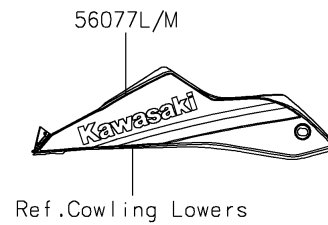

# 2025 Ninja 650 KRT Edition PARTS DIAGRAM

Decals(L.Green)(RSFAN)

F2861B

## 2025 Ninja 650 KRT Edition PARTS LIST

Decals(L.Green)(RSFAN)

ITEM NAME	PART NUMBER	QUANTITY
MARK,WINDSHIELD,KAWASAKI (Ref # 56054)	56054-2261	1
MARK,FUEL TANK,KRT (Ref # 56054A)	56054-4090	2
MARK,FR FENDER,KRT (Ref # 56054B)	56054-4091	1
MARK,SIDE COWL.,650 (Ref # 56054C)	56054-4266	2
PATTERN,WHEEL,BLACK,6X1079 (Ref # 56076)	56076-2170	4
PATTERN,FUEL TANK,LH (Ref # 56077)	56077-2105	1
PATTERN,FUEL TANK,RH (Ref # 56077A)	56077-2106	1
PATTERN,SIDE COWL.,LH,UPP (Ref # 56077B)	56077-2107	1
PATTERN,SIDE COWL.,LH,CNT (Ref # 56077C)	56077-2108	1
PATTERN,SIDE COWL.,LH,LWR (Ref # 56077D)	56077-2109	1
PATTERN,SIDE COWL.,RH,UPP (Ref # 56077E)	56077-2110	1
PATTERN,SIDE COWL.,RH,CNT (Ref # 56077F)	56077-2111	1
PATTERN,SIDE COWL.,RH,LWR (Ref # 56077G)	56077-2112	1
PATTERN,SIDE COVER,LH (Ref # 56077H)	56077-2113	1
PATTERN,SIDE COVER,RH (Ref # 56077I)	56077-2114	1
PATTERN,TAIL COVER,LH (Ref # 56077J)	56077-2115	1
PATTERN,TAIL COVER,RH (Ref # 56077K)	56077-2116	1
PATTERN,LWR COWL.,LH (Ref # 56077L)	56077-2117	1
PATTERN,LWR COWL.,RH (Ref # 56077M)	56077-2118	1
RIM STRIPE APPLICATOR (Ref # 57001)	57001-1752	AR