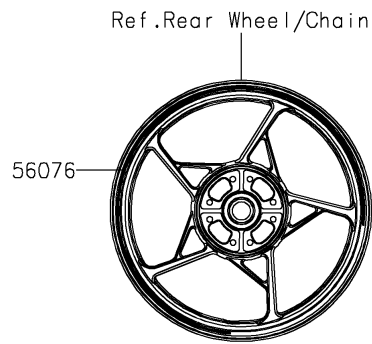

# 2025 Ninja 650 KRT Edition PARTS DIAGRAM

Decals(L.Green)(RSFAN)

F2861B

## 2025 Ninja 650 KRT Edition PARTS LIST

Decals(L.Green)(RSFAN)

ITEM NAME	PART NUMBER	QUANTITY
MARK,WINDSHIELD,KAWASAKI (Ref # 56054)	56054-2261	1
MARK,FUEL TANK,KRT (Ref # 56054A)	56054-4090	2
MARK,FR FENDER,KRT (Ref # 56054B)	56054-4091	1
MARK,SIDE COWL.,650 (Ref # 56054C)	56054-4266	2
PATTERN,WHEEL,BLACK,6X1079 (Ref # 56076)	56076-2170	4
PATTERN,FUEL TANK,LH (Ref # 56077)	56077-2105	1
PATTERN,FUEL TANK,RH (Ref # 56077A)	56077-2106	1
PATTERN,SIDE COWL.,LH,UPP (Ref # 56077B)	56077-2107	1
PATTERN,SIDE COWL.,LH,CNT (Ref # 56077C)	56077-2108	1
PATTERN,SIDE COWL.,LH,LWR (Ref # 56077D)	56077-2109	1
PATTERN,SIDE COWL.,RH,UPP (Ref # 56077E)	56077-2110	1
PATTERN,SIDE COWL.,RH,CNT (Ref # 56077F)	56077-2111	1
PATTERN,SIDE COWL.,RH,LWR (Ref # 56077G)	56077-2112	1
PATTERN,SIDE COVER,LH (Ref # 56077H)	56077-2113	1
PATTERN,SIDE COVER,RH (Ref # 56077I)	56077-2114	1
PATTERN,TAIL COVER,LH (Ref # 56077J)	56077-2115	1
PATTERN,TAIL COVER,RH (Ref # 56077K)	56077-2116	1
PATTERN,LWR COWL.,LH (Ref # 56077L)	56077-2117	1
PATTERN,LWR COWL.,RH (Ref # 56077M)	56077-2118	1
RIM STRIPE APPLICATOR (Ref # 57001)	57001-1752	AR