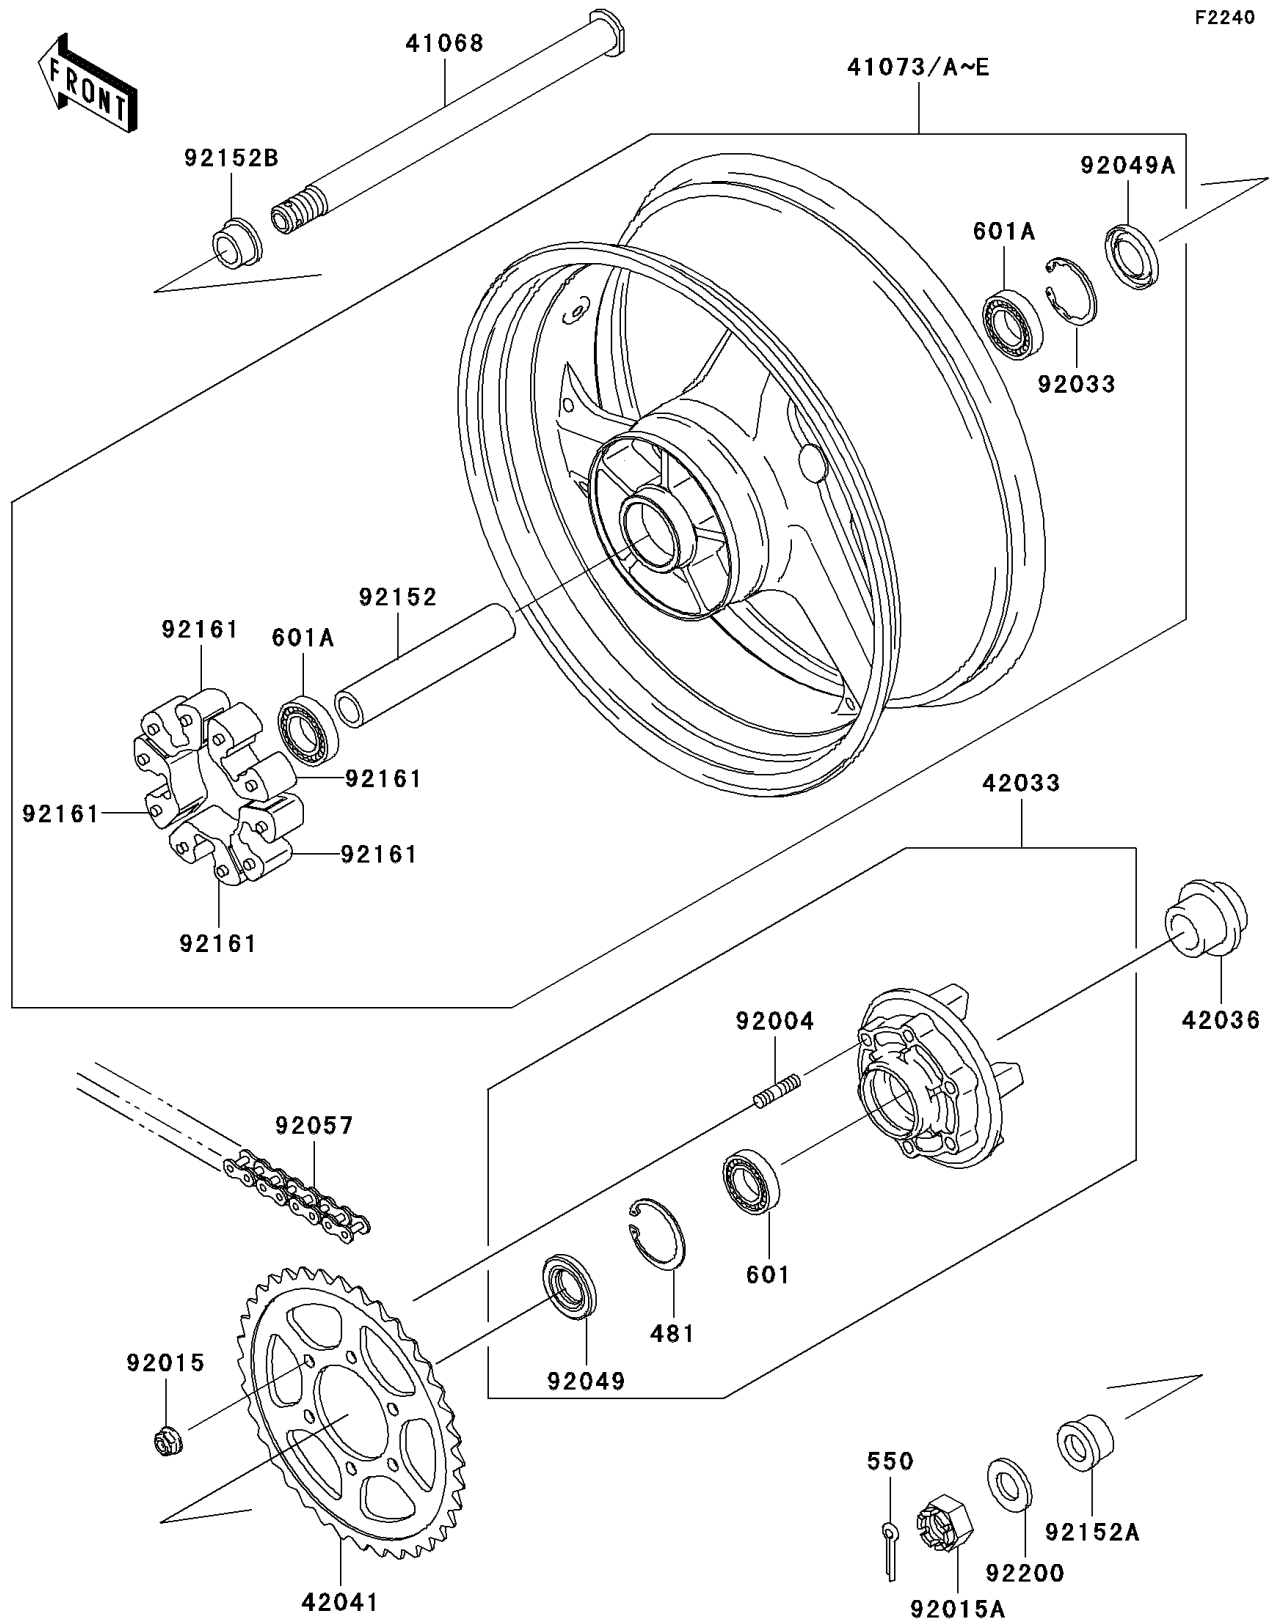

## 2005 Ninja® ZX™-12R PARTS DIAGRAM

Rear Wheel/Chain

## 2005 Ninja® ZX™-12R PARTS LIST

Rear Wheel/Chain

ITEM NAME	PART NUMBER	QUANTITY
CIRCLIP (Ref # 481)	481J5500	1
PIN-COTTER,4.0X40 (Ref # 550)	550D4040	1
BEARING-BALL,#6006G (Ref # 601)	601B6006G	1
BEARING-BALL (Ref # 601A)	601B6205UU	1
AXLE,RR (Ref # 41068)	41068-1416	1
WHEEL-ASSY,RR,BLACK (Ref # 41073C)	41073-1681-R2	1
COUPLING-ASSY,RR HUB (Ref # 42033)	42033-1203	1
SLEEVE,RR HUB,L=22 (Ref # 42036)	42036-1279	1
SPROCKET-HUB,46T (Ref # 42041)	42041-1523	1
STUD,10X19 (Ref # 92004)	92004-1275	1
NUT,FLANGED,10MM (Ref # 92015)	92015-1335	1
NUT,CASTLE,24MM (Ref # 92015A)	92015-1844	1
RING-SNAP,52MM (Ref # 92033)	92033-1043	1
SEAL-OIL,PJN40556 (Ref # 92049)	92049-1263	1
SEAL-OIL,RR HUB (Ref # 92049A)	92049-1375	1
CHAIN,DRIVE,DID50ZVM3X116L (Ref # 92057)	92057-1477	1
COLLAR,RR HUB,L=152.5 (Ref # 92152)	92152-1080	1
COLLAR,RR AXLE,LH,L=16.5 (Ref # 92152A)	92152-1181	1
COLLAR,RR AXLE,RH,L=16 (Ref # 92152B)	92152-1246	1
DAMPER,SHOCK,RR HUB (Ref # 92161)	92161-1286	1
WASHER,25.5X38X3.2 (Ref # 92200)	92200-1479	1