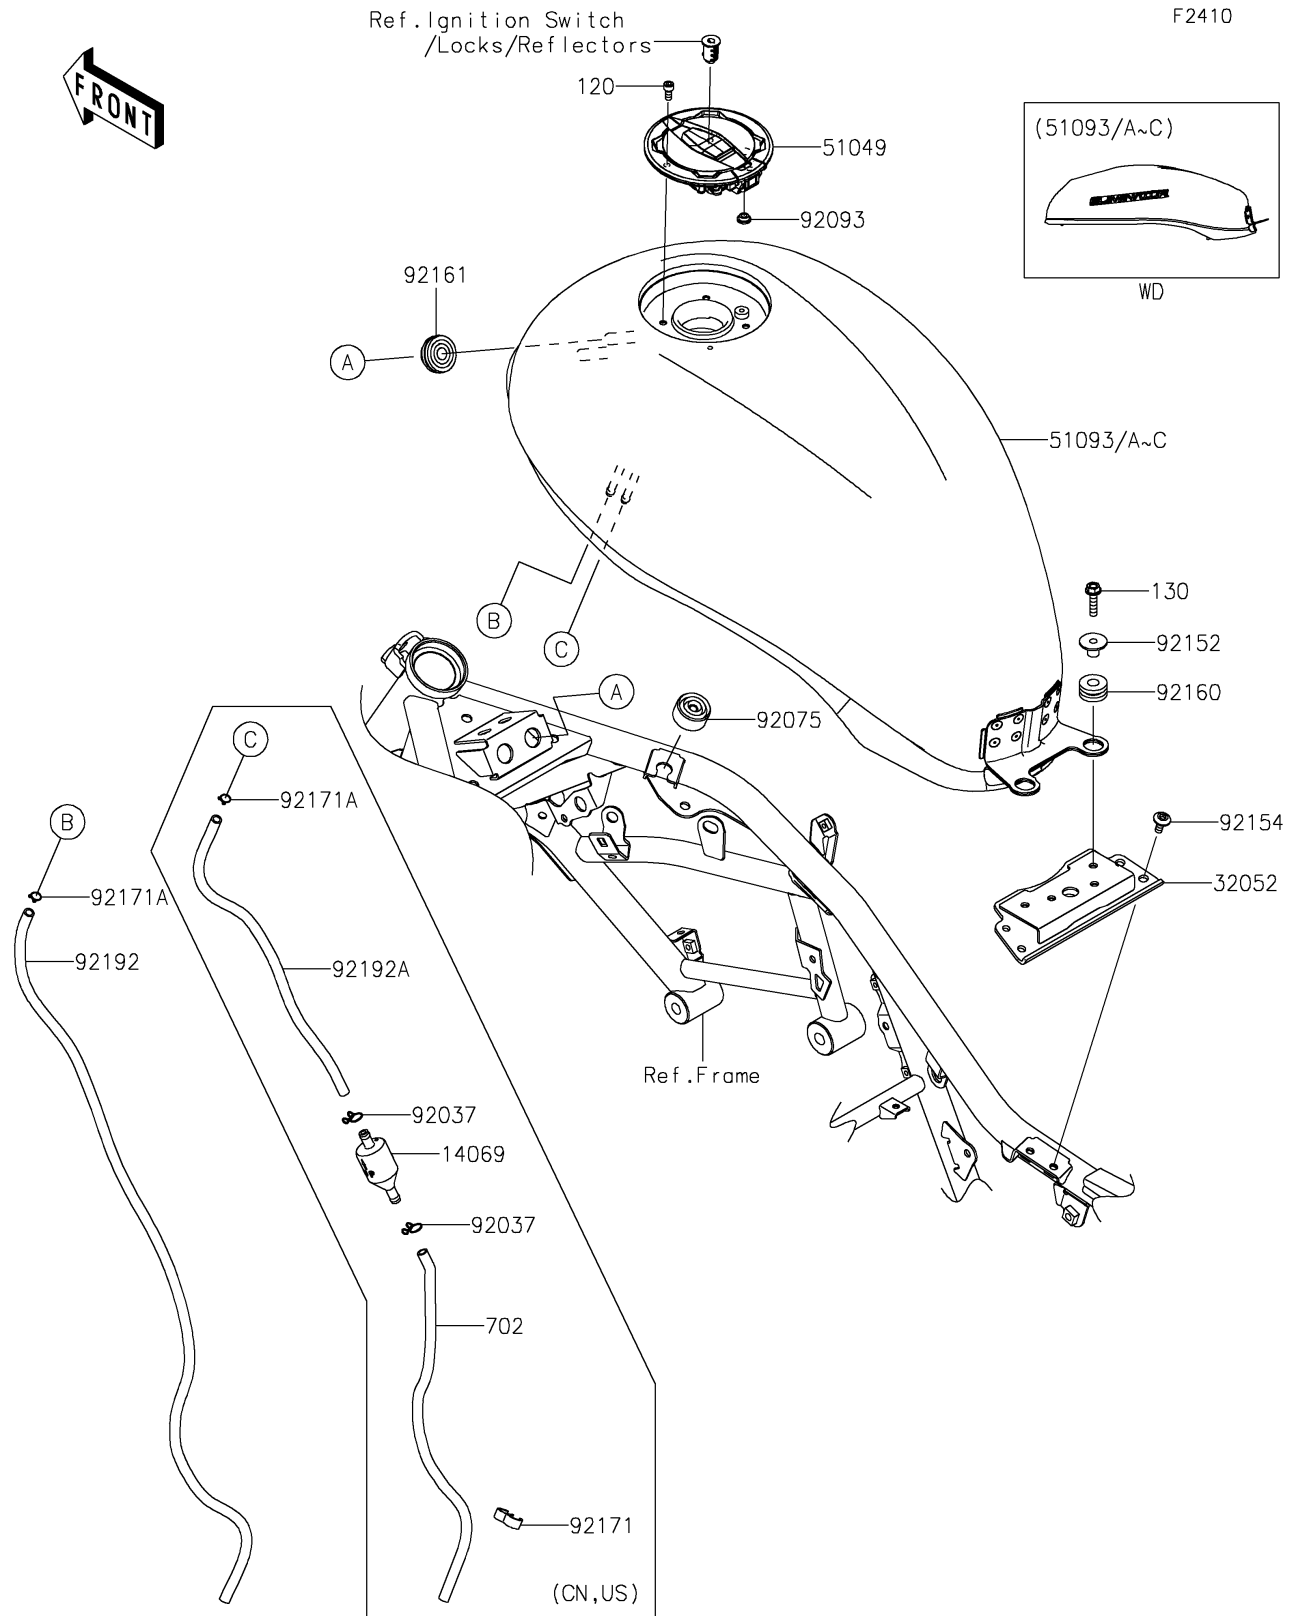

2025 Eliminator SE ABS PARTS DIAGRAM

Fuel Tank

2025 Eliminator SE ABS PARTS LIST

Fuel Tank

ITEM NAME	PART NUMBER	QUANTITY
BRACKET-TANK (Ref # 32052)	32052-0854	1
CAP-TANK,FUEL (Ref # 51049)	51049-0756	1
TANK-COMP-FUEL,ORANGE+EBONY (Ref # 51093A)	51093-5122-69N	1
DAMPER (Ref # 92075)	92075-015	2
SEAL,FUEL TANK CAP (Ref # 92093)	92093-1030	1
COLLAR,6.5X10X13.6 (Ref # 92152)	92152-2204	2
BOLT,SOCKET,6X14 (Ref # 92154)	92154-0932	4
DAMPER (Ref # 92160)	92160-1162	2
DAMPER,10X32X8 (Ref # 92161)	92161-1791	2
CLAMP,8X0.7 (Ref # 92171A)	92171-1973	1
TUBE,DRAIN (Ref # 92192)	92192-2612	1
BOLT-SOCKET,5X12 (Ref # 120)	120CA0512	4
BOLT-FLANGED,6X25 (Ref # 130)	130CC0625	2