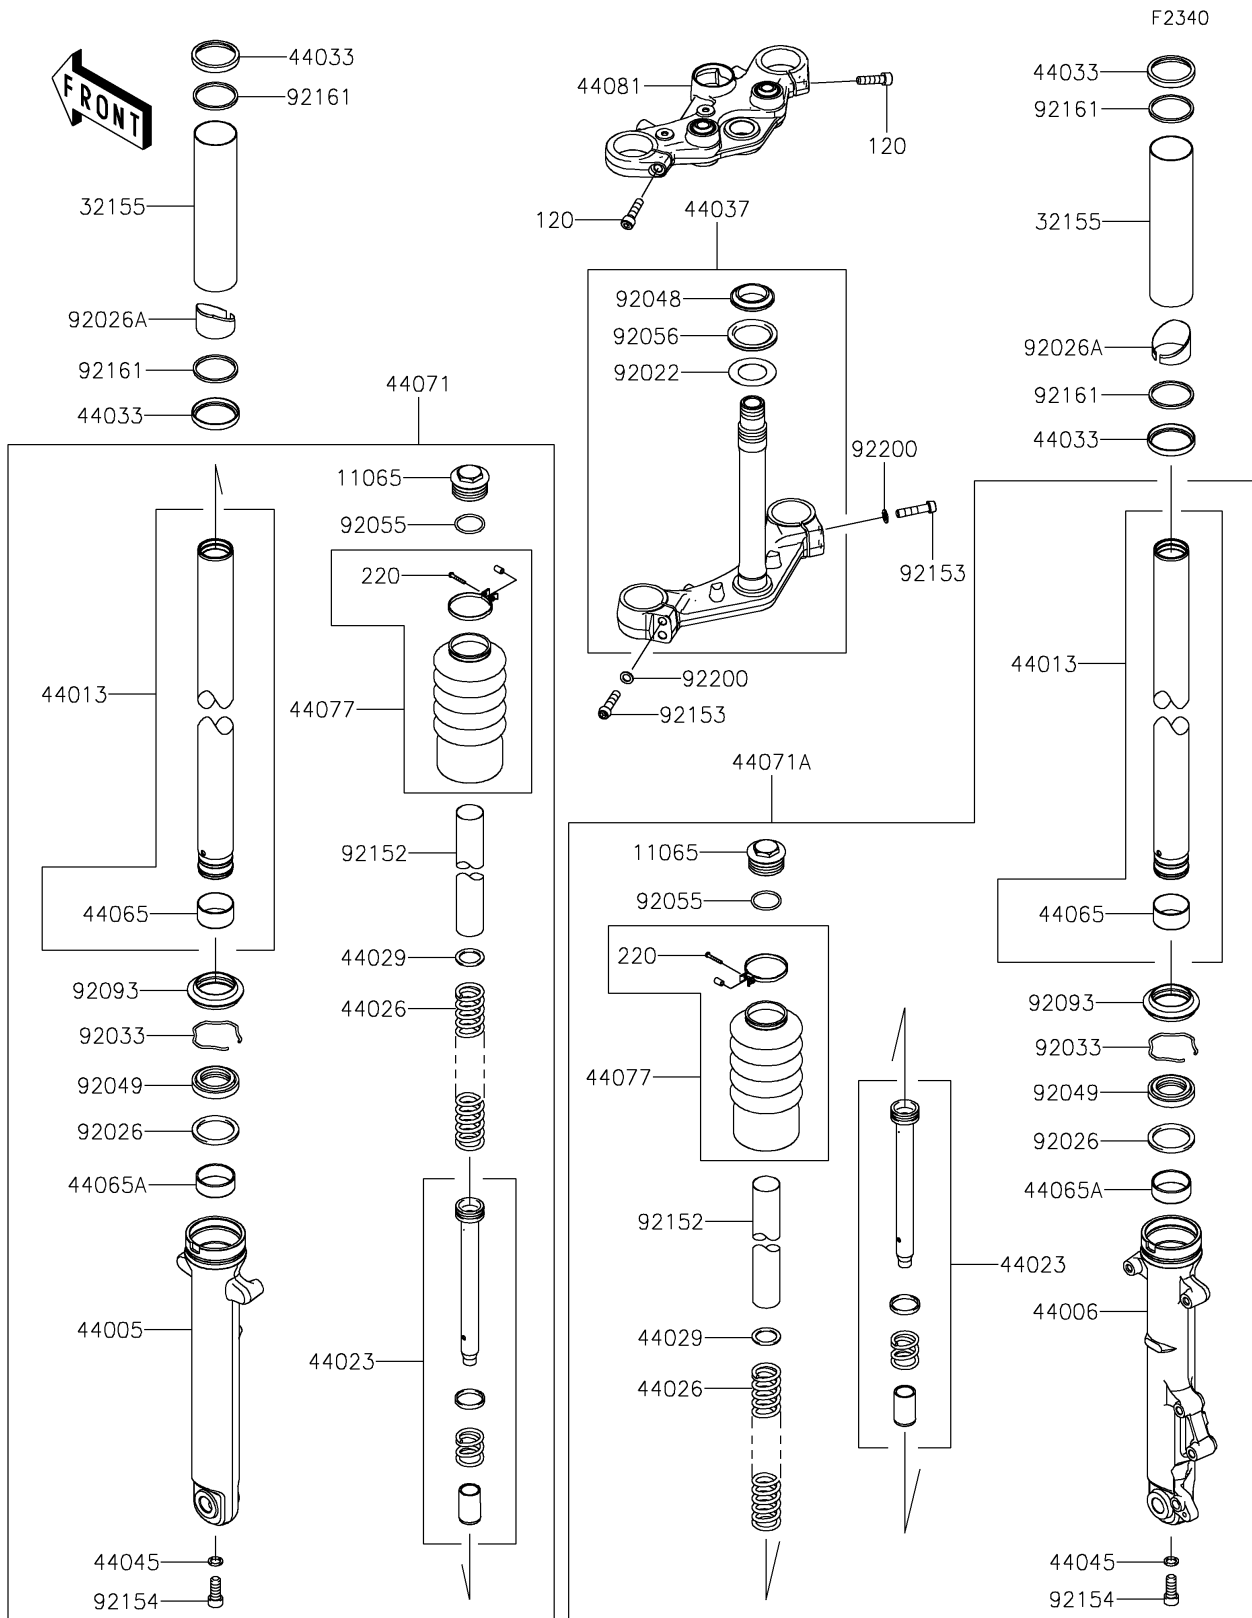

2025 Eliminator SE ABS PARTS DIAGRAM

Front Fork

2025 Eliminator SE ABS PARTS LIST

Front Fork

ITEM NAME	PART NUMBER	QUANTITY
CAP (Ref # 11065)	11065-1286	2
PIPE,FORK COVER (Ref # 32155)	32155-7470	2
PIPE-LEFT FORK OUTER (Ref # 44005)	44005-0129	1
PIPE-RIGHT FORK OUTER (Ref # 44006)	44006-0132	1
PIPE-FORK INNER (Ref # 44013)	44013-0404	2
CYLINDER-SET-FORK (Ref # 44023)	44023-0194	2
SPRING-FRONT FORK (Ref # 44026)	44026-0297	2
SEAT-FORK SPRING (Ref # 44029)	44029-1131	2
COVER-FORK (Ref # 44033)	44033-0084	4
HOLDER-FORK UNDER (Ref # 44037)	44037-0216	1
GASKET,FORK CYLINDER BOLT (Ref # 44045)	44045-051	2
BUSHING-FRONT FORK (Ref # 44065)	44065-0076	2
BUSHING-FRONT FORK (Ref # 44065A)	44065-0077	2
DAMPER-ASSY,FORK,LH,F.S.BLACK (Ref # 44071)	44071-1592-18R	1
DAMPER-ASSY,FORK,RH,F.S.BLACK (Ref # 44071A)	44071-1593-18R	1
BOOT-ASSY (Ref # 44077)	44077-0003	2
HOLDER-ASSY-FORK UPPER (Ref # 44081)	44081-0131	1
WASHER,30.5X50X0.6 (Ref # 92022)	92022-231	1
SPACER,FORK OUTER (Ref # 92026)	92026-1276	2
SPACER,FORK COVER (Ref # 92026A)	92026-1432	2
RING-SNAP (Ref # 92033)	92033-1222	2
RACE,STEERING STEM BEARING (Ref # 92048)	92048-0048	1
SEAL-OIL (Ref # 92049)	92049-0807	2
RING-O,FORK TOP (Ref # 92055)	92055-1420	2
SEAL-OIL,STEERING STEM (Ref # 92056)	92056-003	1
SEAL,DUST (Ref # 92093)	92093-0717	2
COLLAR (Ref # 92152)	92152-2987	2
BOLT,SOCKET,8X35 (Ref # 92153)	92153-0854	4
BOLT (Ref # 92154)	92154-2551	2

2025 Eliminator SE ABS PARTS LIST

Front Fork

ITEM NAME	PART NUMBER	QUANTITY
DAMPER,41.4X46.7X3 (Ref # 92161)	92161-2493	4
WASHER,8.5X14X1.2 (Ref # 92200)	92200-2712	4
BOLT-SOCKET,8X30 (Ref # 120)	120CC0830	2
SCREW-PAN-CROSS,3X20 (Ref # 220)	220AB0320	2