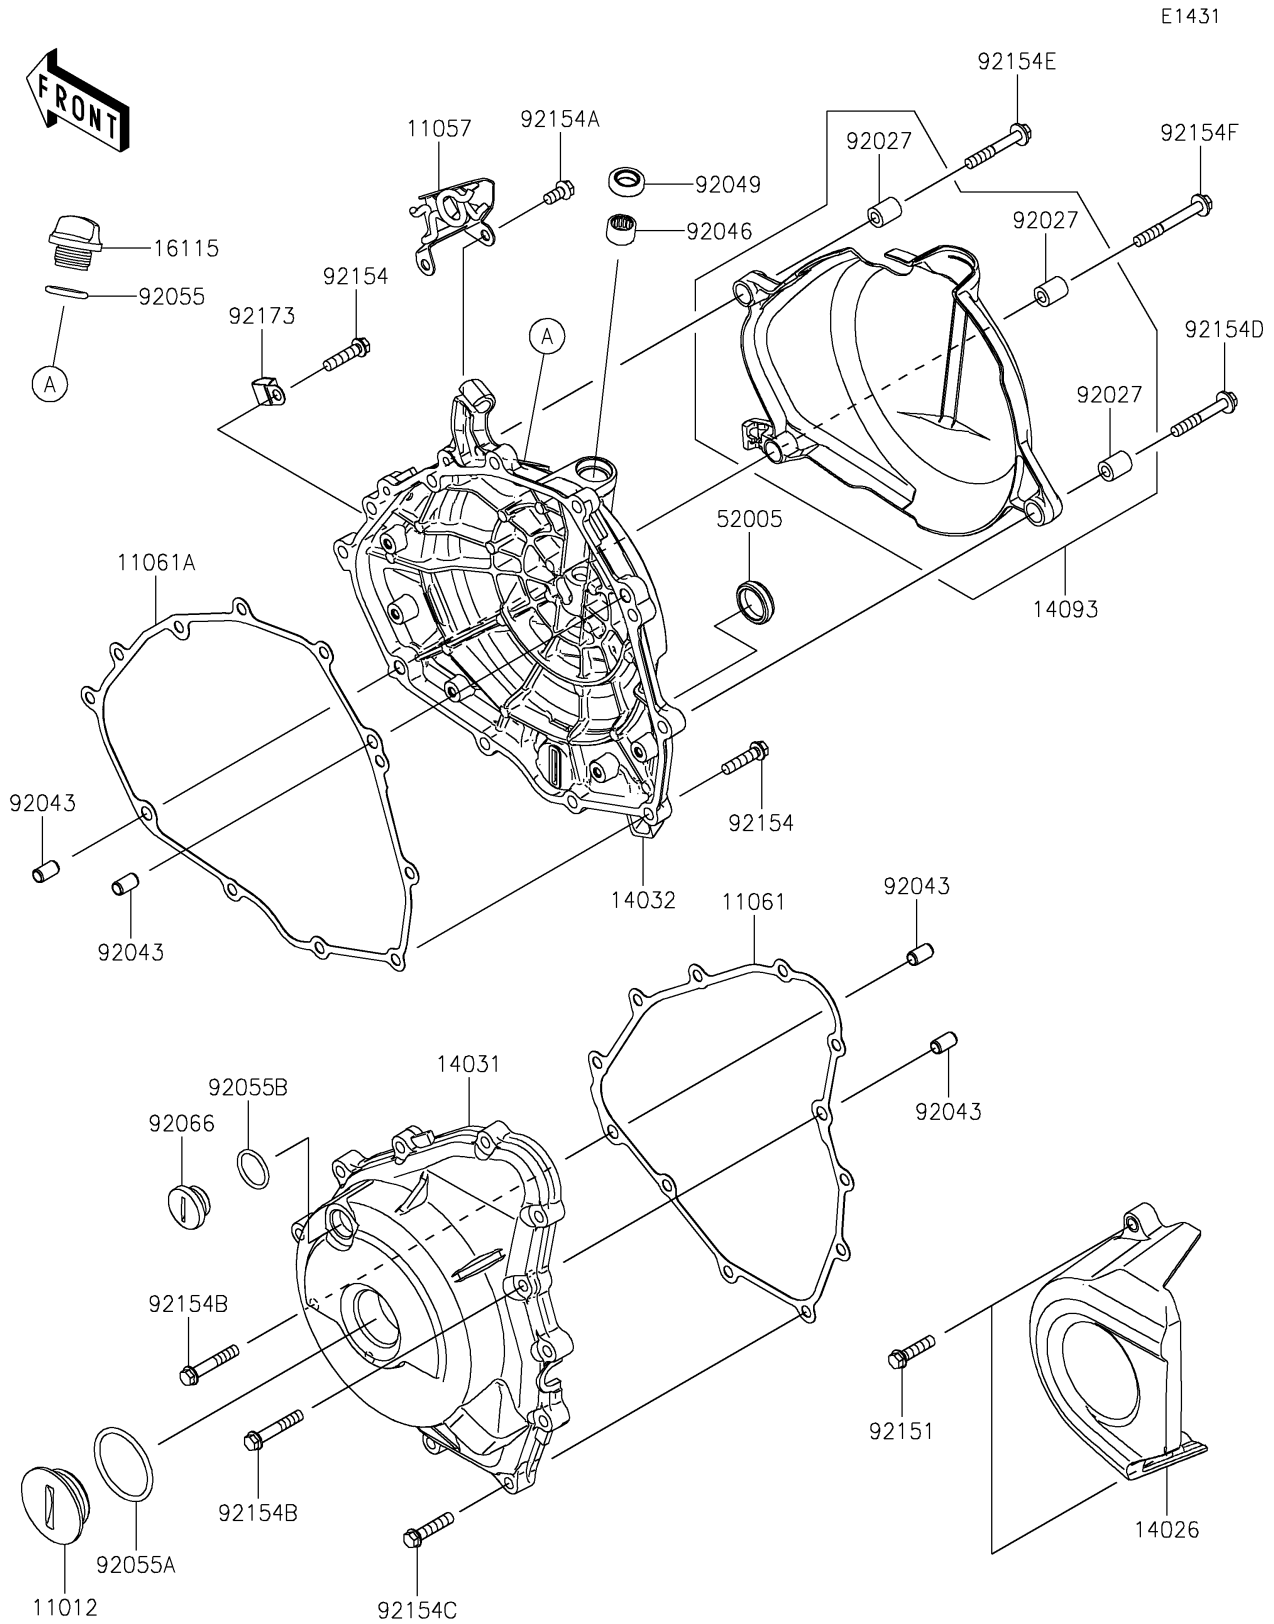

2025 Eliminator SE ABS PARTS DIAGRAM

Engine Cover(s)

2025 Eliminator SE ABS PARTS LIST

Engine Cover(s)

ITEM NAME	PART NUMBER	QUANTITY
CAP (Ref # 11012)	11012-1362	1
BRACKET (Ref # 11057)	11057-1231	1
GASKET,GENERATOR COVER (Ref # 11061)	11061-1252	1
GASKET,CLUTCH COVER (Ref # 11061A)	11061-1253	1
COVER-CHAIN (Ref # 14026)	14026-0157	1
COVER-GENERATOR (Ref # 14031)	14031-0618	1
COVER-CLUTCH (Ref # 14032)	14032-0656	1
COVER (Ref # 14093)	14093-1383	1
CAP-OIL FILLER (Ref # 16115)	16115-1053	1
GAUGE,OIL LEVEL (Ref # 52005)	52005-1009	1
COLLAR (Ref # 92027)	92027-1461	3
PIN,6.2X8X14 (Ref # 92043)	92043-1263	4
BEARING-NEEDLE,HK1210FM (Ref # 92046)	92046-0034	1
SEAL-OIL (Ref # 92049)	92049-1560	1
RING-O (Ref # 92055)	92055-012	1
RING-O,39.4X3.1 (Ref # 92055A)	92055-0734	1
RING-O,20X2 (Ref # 92055B)	92055-1146	1
PLUG (Ref # 92066)	92066-0748	1
BOLT,FLANGED-SMALL,6X25 (Ref # 92151)	92151-1930	2
BOLT,FLANGED,6X25 (Ref # 92154)	92154-0819	8
BOLT,FLANGED,6X12 (Ref # 92154A)	92154-1777	2
BOLT,FLANGED,6X35 (Ref # 92154B)	92154-1779	2
BOLT,FLANGED,6X28 (Ref # 92154C)	92154-2788	10
BOLT,FLANGED,6X40 (Ref # 92154D)	92154-7152	1
BOLT,FLANGED,6X40 (Ref # 92154E)	92154-7153	1
BOLT,FLANGED,6X50 (Ref # 92154F)	92154-7154	1
CLAMP (Ref # 92173)	92173-1828	1