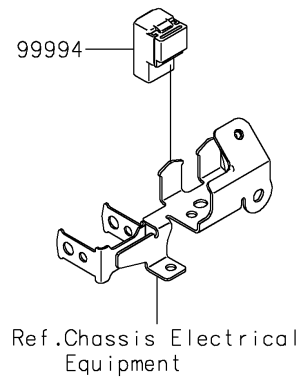

2025 Eliminator PARTS DIAGRAM

Accessory(Helmet Lock etc.)

F2910F

2025 Eliminator PARTS LIST

Accessory(Helmet Lock etc.)

ITEM NAME	PART NUMBER	QUANTITY
BRACKET (Ref # 11058)	11058-0594	1
BRACKET (Ref # 11058A)	11058-0605	1
BRACKET (Ref # 11058B)	11058-0606	1
COVER,USB (Ref # 14093)	14093-1458	1
HARNESS,USB CHARGER (Ref # 26031)	26031-3972	1
CONNECTOR-CORD,USB TYPE-C (Ref # 59221)	59221-0022	1
DAMPER (Ref # 92075)	92075-1912	2
COLLAR (Ref # 92152)	92152-0134	2
BOLT,SOCKET,5X20 (Ref # 92154)	92154-0829	2
DAMPER (Ref # 92161)	92161-2497	1
SCREW,5X10 (Ref # 92172)	92172-1194	1
SCREW,HEXLOBE,6X30 (Ref # 92172A)	92172-1378	1
NUT,FLANGED,5MM (Ref # 92210)	92210-0007	2
ACC-RELAY (Ref # 99994)	99994-1727	1
USB OUTLET TYPE-C (Ref # 99994A)	99994-1906	1
HELMET LOCK (Ref # 99994B)	99994-1908	1
BOLT-FLANGED-SMALL,6X12 (Ref # 132)	132BA0612	2