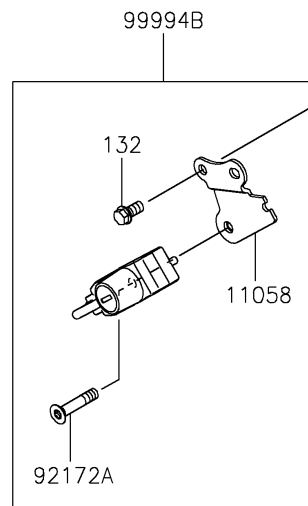

2025 Eliminator PARTS DIAGRAM

Accessory(Helmet Lock etc.)

F2910F

2025 Eliminator PARTS LIST

Accessory(Helmet Lock etc.)

ITEM NAME	PART NUMBER	QUANTITY
BRACKET (Ref # 11058)	11058-0594	1
BRACKET (Ref # 11058A)	11058-0605	1
BRACKET (Ref # 11058B)	11058-0606	1
COVER,USB (Ref # 14093)	14093-1458	1
HARNESS,USB CHARGER (Ref # 26031)	26031-3972	1
CONNECTOR-CORD,USB TYPE-C (Ref # 59221)	59221-0022	1
DAMPER (Ref # 92075)	92075-1912	2
COLLAR (Ref # 92152)	92152-0134	2
BOLT,SOCKET,5X20 (Ref # 92154)	92154-0829	2
DAMPER (Ref # 92161)	92161-2497	1
SCREW,5X10 (Ref # 92172)	92172-1194	1
SCREW,HEXLOBE,6X30 (Ref # 92172A)	92172-1378	1
NUT,FLANGED,5MM (Ref # 92210)	92210-0007	2
ACC-RELAY (Ref # 99994)	99994-1727	1
USB OUTLET TYPE-C (Ref # 99994A)	99994-1906	1
HELMET LOCK (Ref # 99994B)	99994-1908	1
BOLT-FLANGED-SMALL,6X12 (Ref # 132)	132BA0612	2