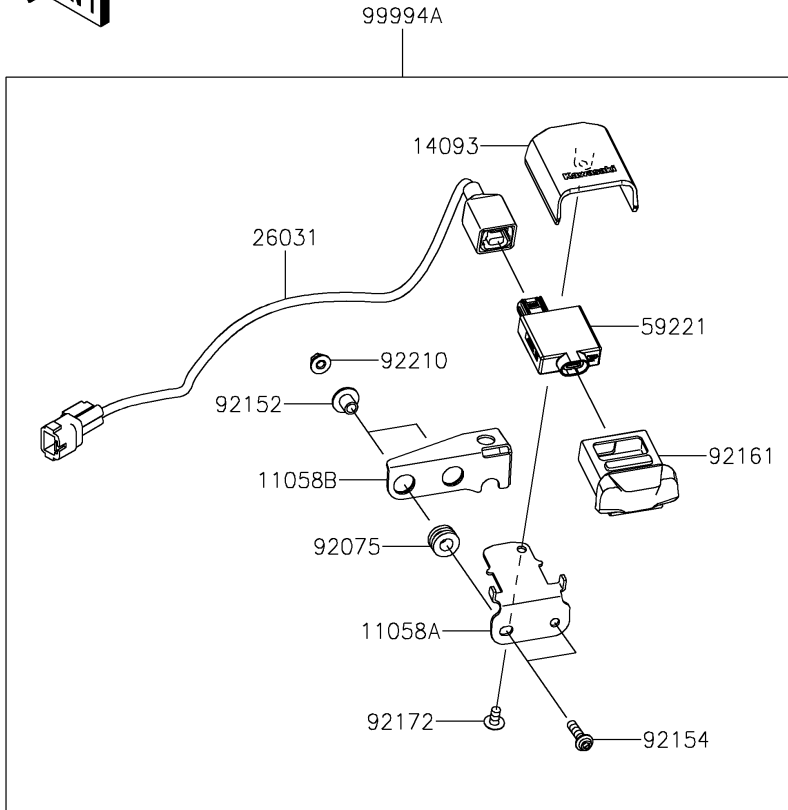

2025 Eliminator PARTS DIAGRAM

Accessory(Helmet Lock etc.)

F2910F

2025 Eliminator PARTS LIST

Accessory(Helmet Lock etc.)

ITEM NAME	PART NUMBER	QUANTITY
BRACKET (Ref # 11058)	11058-0594	1
BRACKET (Ref # 11058A)	11058-0605	1
BRACKET (Ref # 11058B)	11058-0606	1
COVER,USB (Ref # 14093)	14093-1458	1
HARNESS,USB CHARGER (Ref # 26031)	26031-3972	1
CONNECTOR-CORD,USB TYPE-C (Ref # 59221)	59221-0022	1
DAMPER (Ref # 92075)	92075-1912	2
COLLAR (Ref # 92152)	92152-0134	2
BOLT,SOCKET,5X20 (Ref # 92154)	92154-0829	2
DAMPER (Ref # 92161)	92161-2497	1
SCREW,5X10 (Ref # 92172)	92172-1194	1
SCREW,HEXLOBE,6X30 (Ref # 92172A)	92172-1378	1
NUT,FLANGED,5MM (Ref # 92210)	92210-0007	2
ACC-RELAY (Ref # 99994)	99994-1727	1
USB OUTLET TYPE-C (Ref # 99994A)	99994-1906	1
HELMET LOCK (Ref # 99994B)	99994-1908	1
BOLT-FLANGED-SMALL,6X12 (Ref # 132)	132BA0612	2