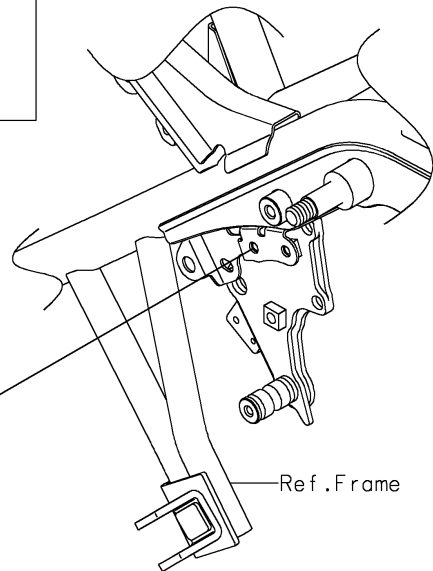

2025 Eliminator PARTS DIAGRAM

Accessory(Helmet Lock etc.)

F2910F

2025 Eliminator PARTS LIST

Accessory(Helmet Lock etc.)

ITEM NAME	PART NUMBER	QUANTITY
BRACKET (Ref # 11058)	11058-0594	1
BRACKET (Ref # 11058A)	11058-0605	1
BRACKET (Ref # 11058B)	11058-0606	1
COVER,USB (Ref # 14093)	14093-1458	1
HARNESS,USB CHARGER (Ref # 26031)	26031-3972	1
CONNECTOR-CORD,USB TYPE-C (Ref # 59221)	59221-0022	1
DAMPER (Ref # 92075)	92075-1912	2
COLLAR (Ref # 92152)	92152-0134	2
BOLT,SOCKET,5X20 (Ref # 92154)	92154-0829	2
DAMPER (Ref # 92161)	92161-2497	1
SCREW,5X10 (Ref # 92172)	92172-1194	1
SCREW,HEXLOBE,6X30 (Ref # 92172A)	92172-1378	1
NUT,FLANGED,5MM (Ref # 92210)	92210-0007	2
ACC-RELAY (Ref # 99994)	99994-1727	1
USB OUTLET TYPE-C (Ref # 99994A)	99994-1906	1
HELMET LOCK (Ref # 99994B)	99994-1908	1
BOLT-FLANGED-SMALL,6X12 (Ref # 132)	132BA0612	2