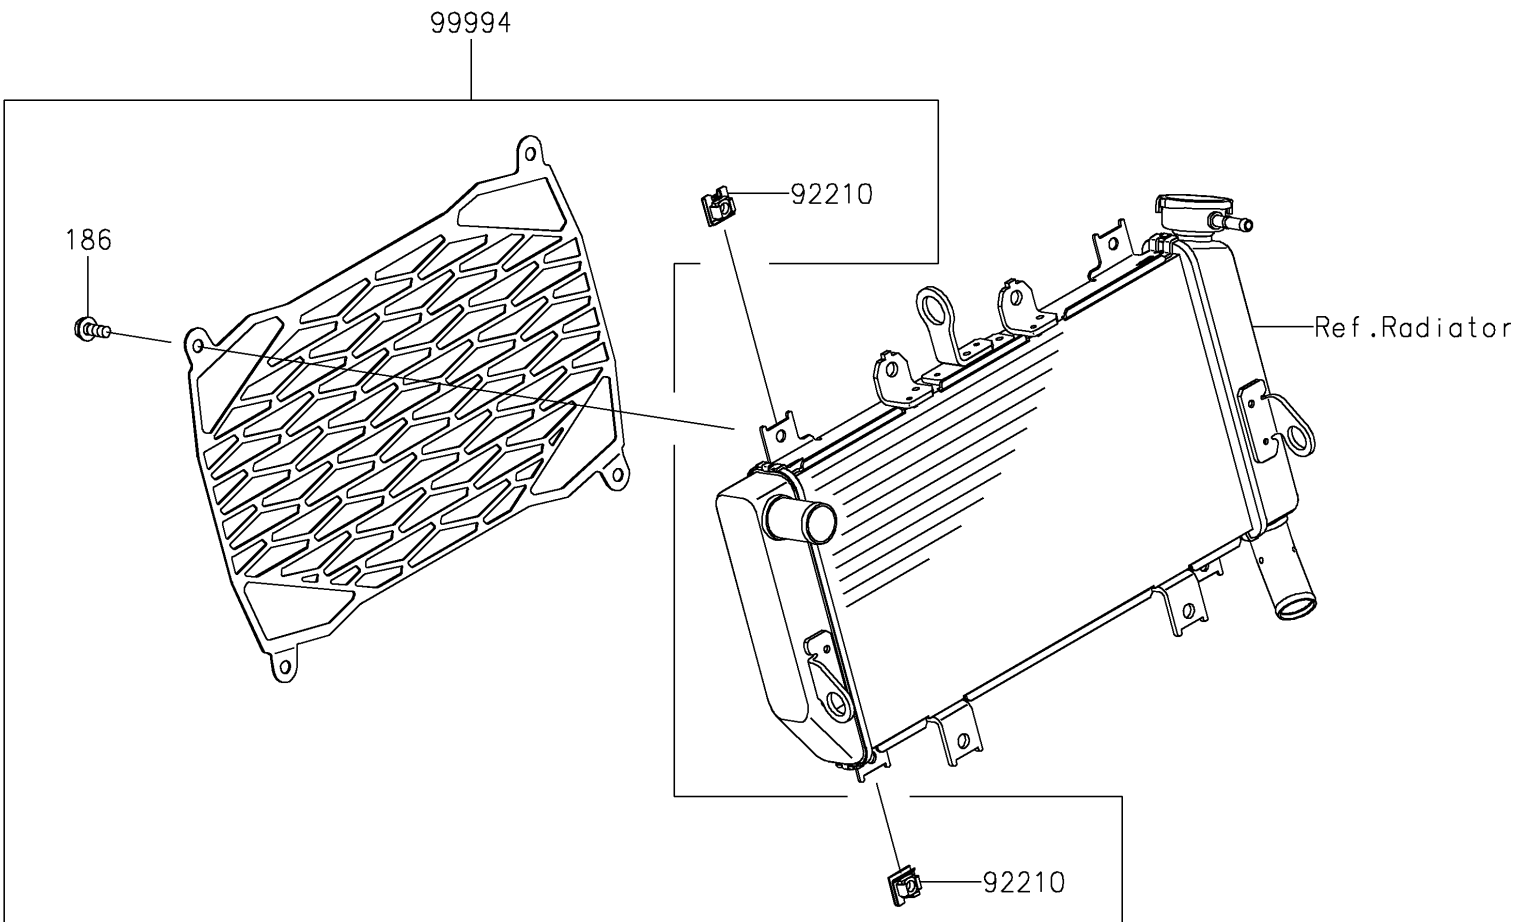

# 2025 Eliminator PARTS DIAGRAM

Accessory(Radiator Screen)

F2910

## 2025 Eliminator PARTS LIST

Accessory(Radiator Screen)

ITEM NAME	PART NUMBER	QUANTITY
NUT,CLIP,6MM (Ref # 92210)	92210-0867	4
RADIATOR SCREEN (Ref # 99994)	99994-1940	1
BOLT-UPSET-WP,6X16 (Ref # 186)	186BB0616	4