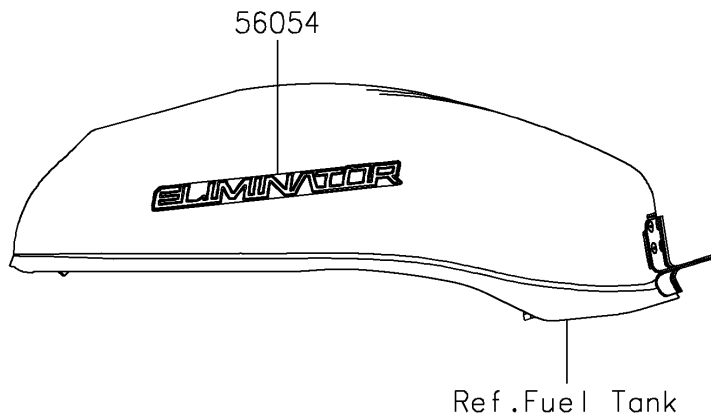

2025 Eliminator PARTS DIAGRAM

Decals(Black)(CRFNN/CSFNN/CSFNL)

F2861

2025 Eliminator PARTS LIST

Decals(Black)(CRFNN/GSFNN/CSFNL)

ITEM NAME	PART NUMBER	QUANTITY
MARK,FUEL TANK,ELIMINATOR (Ref # 56054)	56054-3965	2
MARK,RR FENDER,KAWASAKI (Ref # 56054A)	56054-3966	1