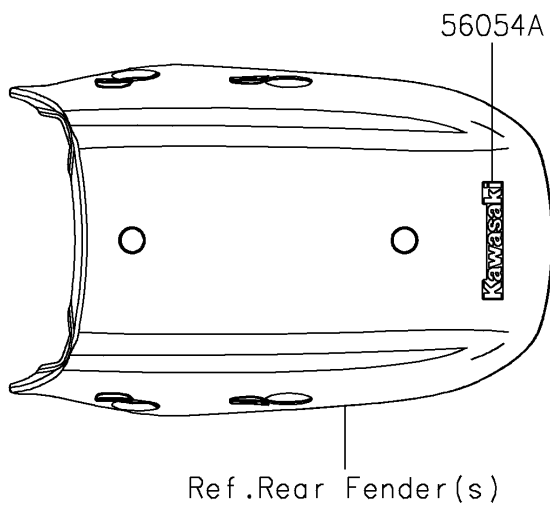

2025 Eliminator PARTS DIAGRAM

Decals(Black)(CRFNN/CSFNN/CSFNL)

F2861

2025 Eliminator PARTS LIST

Decals(Black)(CRFNN/GSFNN/CSFNL)

ITEM NAME	PART NUMBER	QUANTITY
MARK,FUEL TANK,ELIMINATOR (Ref # 56054)	56054-3965	2
MARK,RR FENDER,KAWASAKI (Ref # 56054A)	56054-3966	1