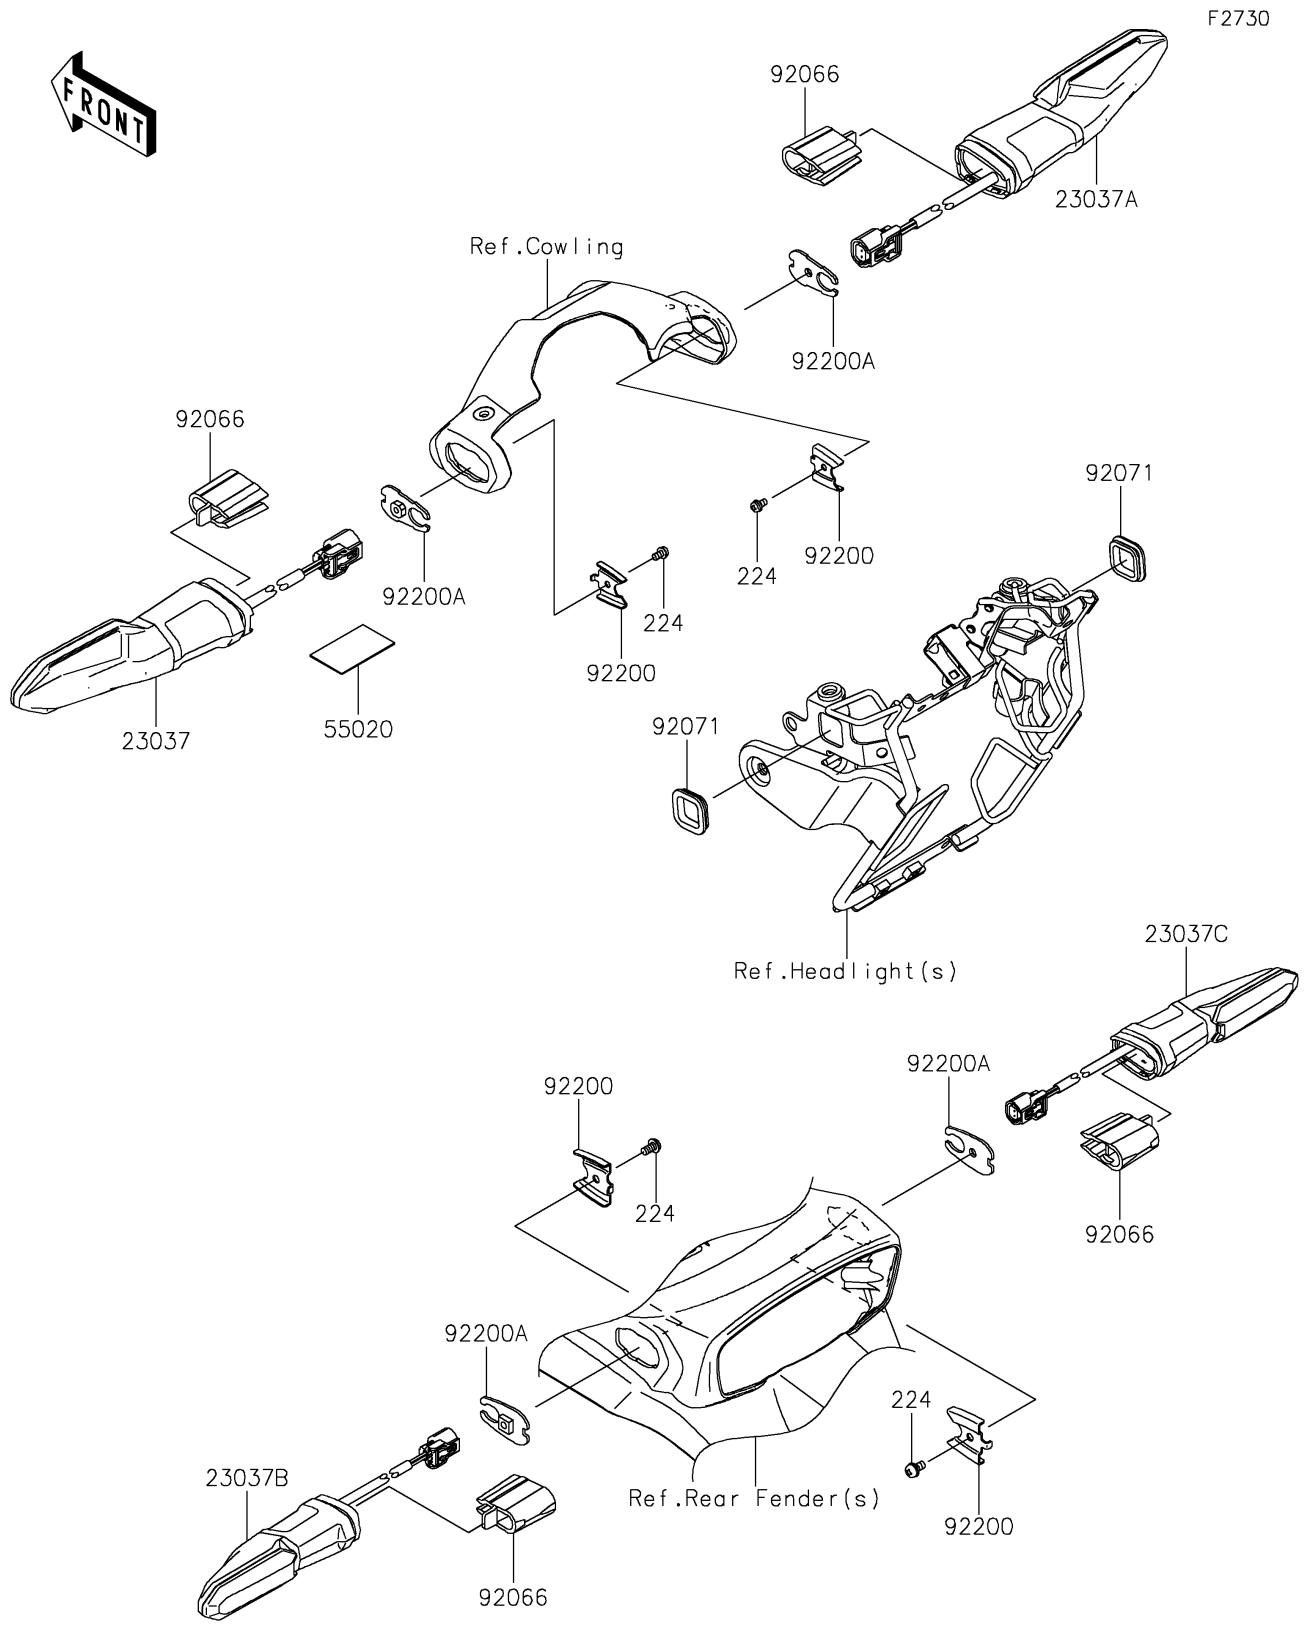

2024 ELIMINATOR® PARTS DIAGRAM

Turn Signals

2024 ELIMINATOR® PARTS LIST

Turn Signals

ITEM NAME	PART NUMBER	QUANTITY
LAMP-ASSY-SIGNAL,LED,LH,FR (Ref # 23037)	23037-0527	1
LAMP-ASSY-SIGNAL,LED,RH,FR (Ref # 23037A)	23037-0528	1
LAMP-ASSY-SIGNAL,LED,RR,LH (Ref # 23037B)	23037-0549	1
LAMP-ASSY-SIGNAL,LED,RR,RH (Ref # 23037C)	23037-0550	1
GUARD,50X30 (Ref # 55020)	55020-2334	1
PLUG,SIGNAL LAMP (Ref # 92066)	92066-0919	4
GROMMET (Ref # 92071)	92071-0819	2
WASHER (Ref # 92200)	92200-0855	4
WASHER,SIGNAL LAMP (Ref # 92200A)	92200-2294	4
SCREW-PAN-WP-CROS,4X8 (Ref # 224)	224AB0408	4