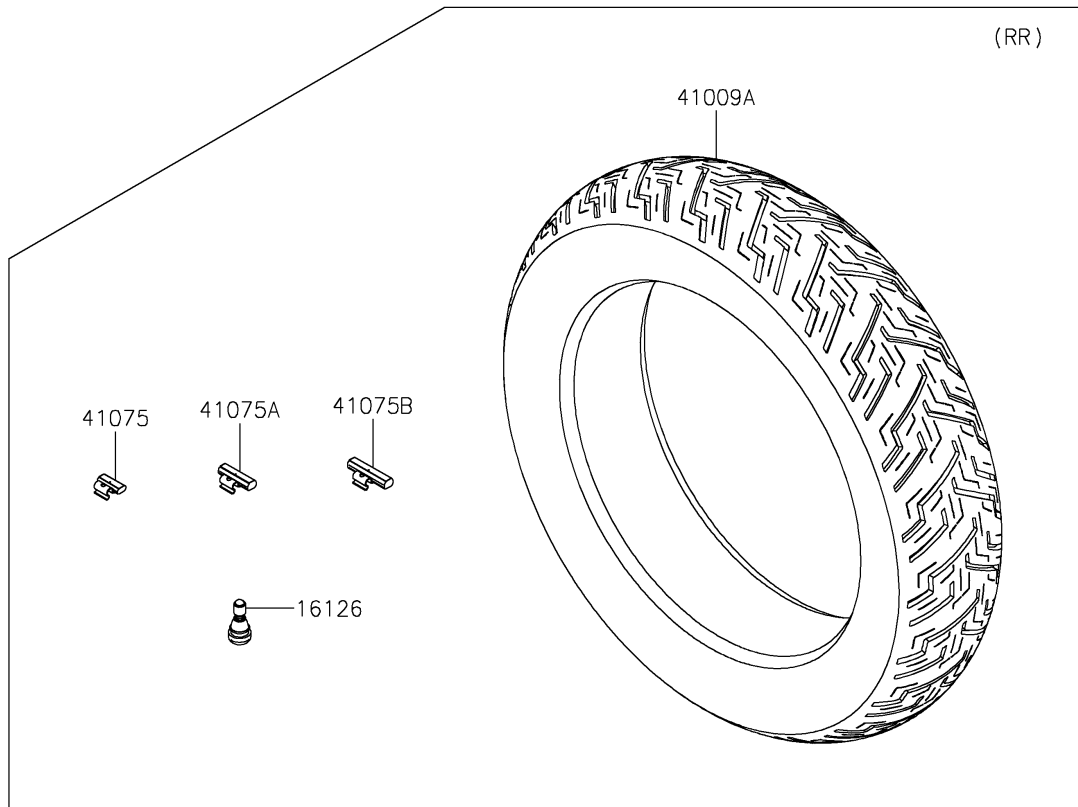

2024 ELIMINATOR® PARTS DIAGRAM

Tires

2024 ELIMINATOR® PARTS LIST

Tires

ITEM NAME	PART NUMBER	QUANTITY
VALVE,TIRE (Ref # 16126)	16126-0770	2
TIRE,FR,130/70-18 63H,GS-23F (Ref # 41009)	41009-0894	1
TIRE,RR,150/80-16 71H,GS-23R/Z (Ref # 41009A)	41009-0895	1
BALANCER-WHEEL,10G,SILVER (Ref # 41075)	41075-0007	AR
BALANCER-WHEEL,20G,SILVER (Ref # 41075A)	41075-0008	AR
BALANCER-WHEEL,30G,SILVER (Ref # 41075B)	41075-0009	AR