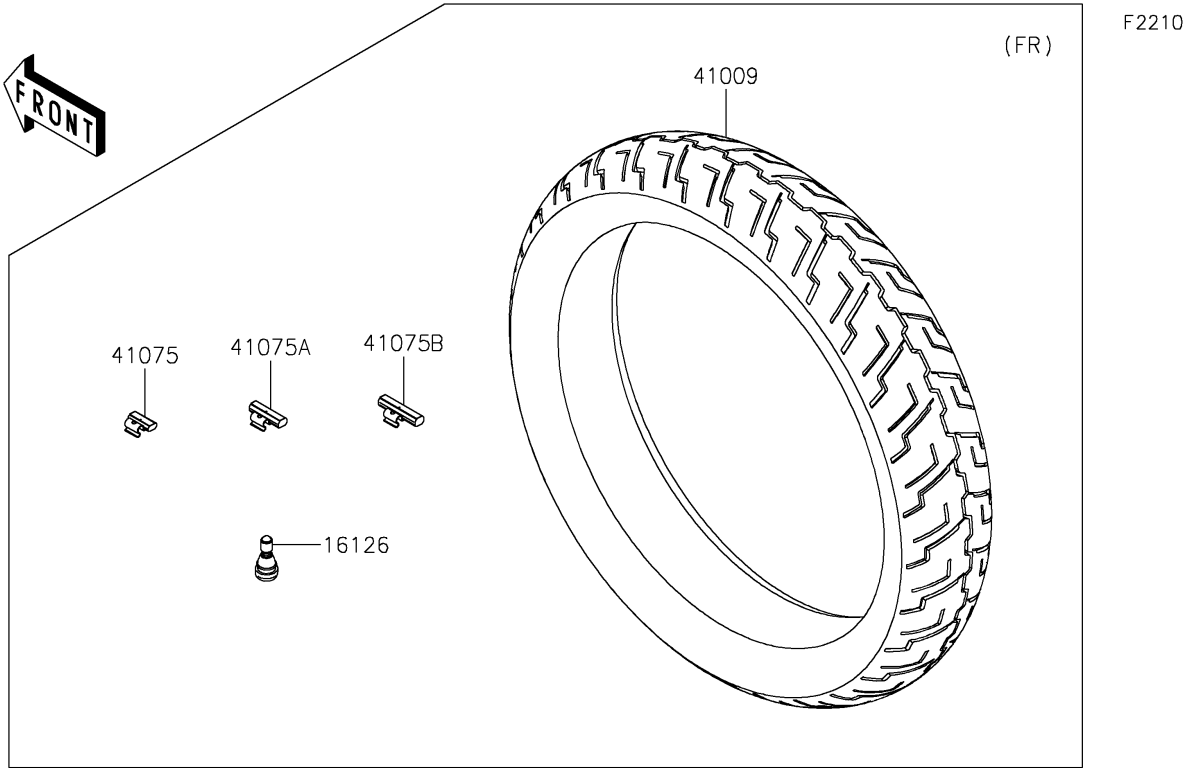

2024 ELIMINATOR® PARTS DIAGRAM

Tires

2024 ELIMINATOR® PARTS LIST

Tires

ITEM NAME	PART NUMBER	QUANTITY
VALVE,TIRE (Ref # 16126)	16126-0770	2
TIRE,FR,130/70-18 63H,GS-23F (Ref # 41009)	41009-0894	1
TIRE,RR,150/80-16 71H,GS-23R/Z (Ref # 41009A)	41009-0895	1
BALANCER-WHEEL,10G,SILVER (Ref # 41075)	41075-0007	AR
BALANCER-WHEEL,20G,SILVER (Ref # 41075A)	41075-0008	AR
BALANCER-WHEEL,30G,SILVER (Ref # 41075B)	41075-0009	AR