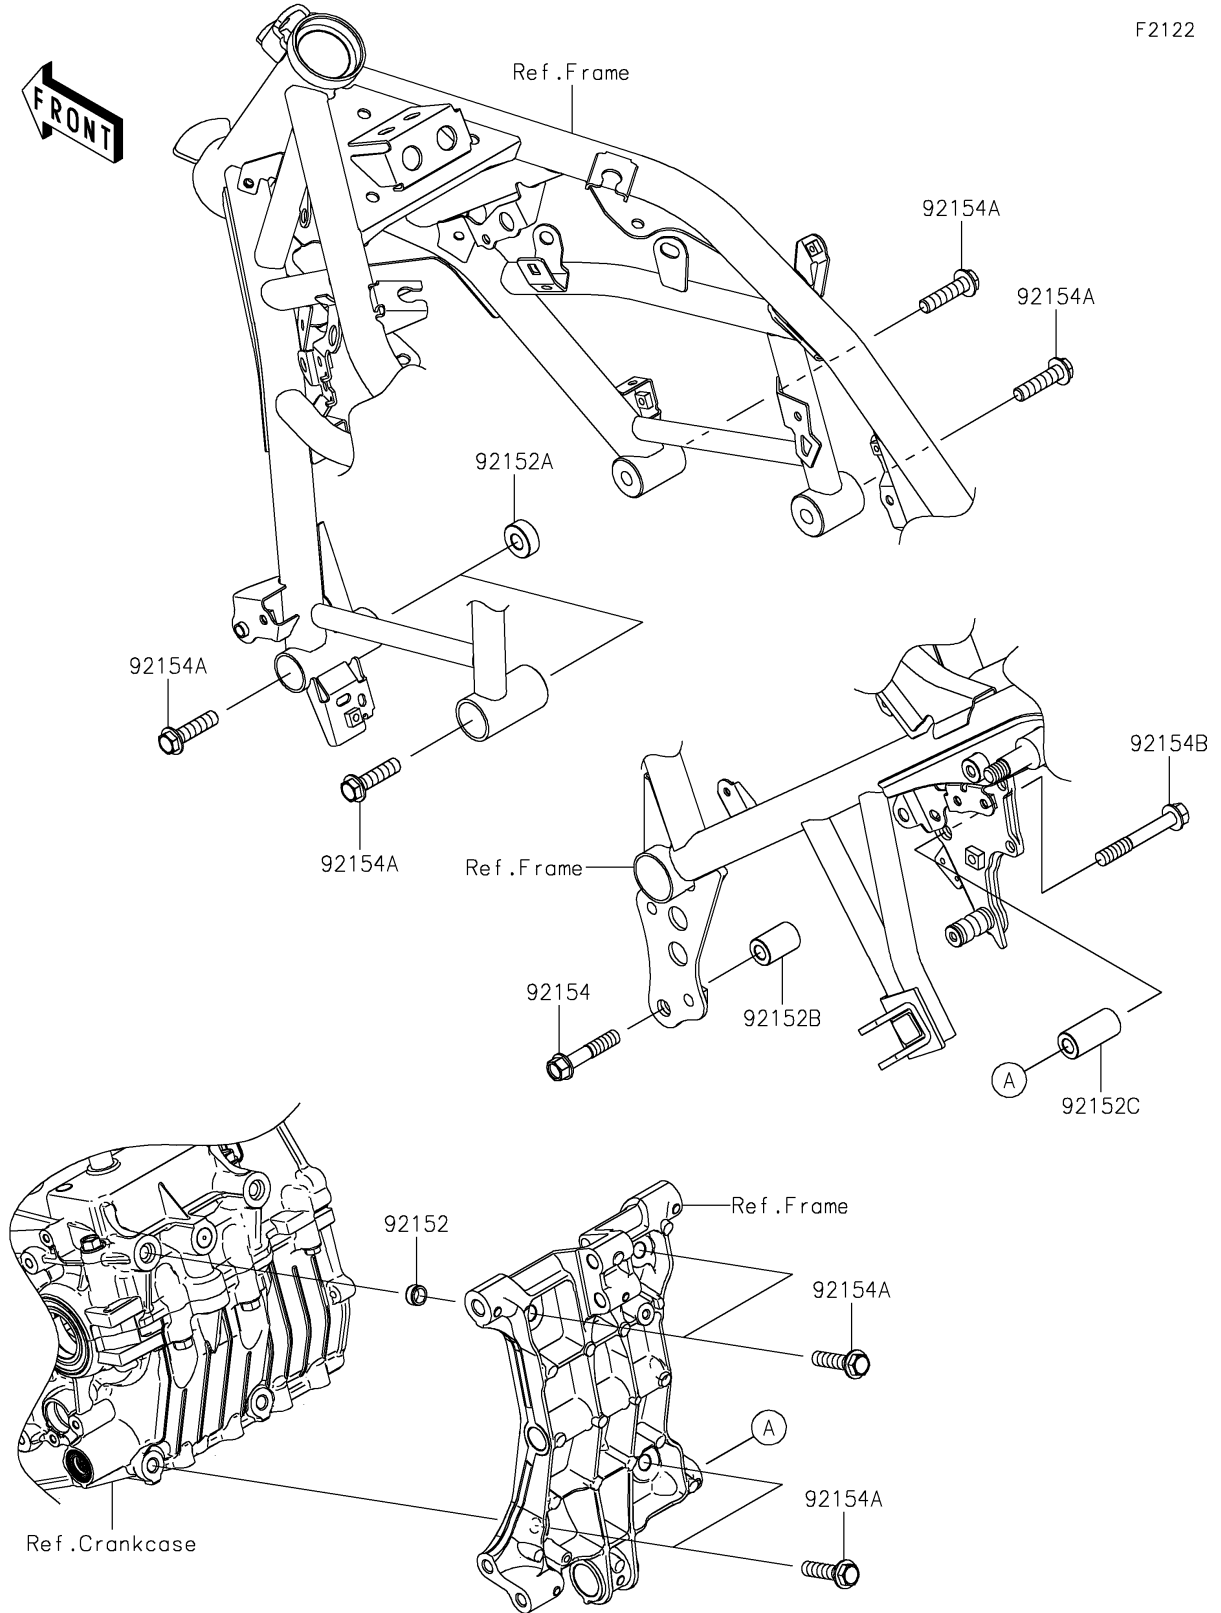

2024 ELIMINATOR® PARTS DIAGRAM

Engine Mount

F2122

2024 ELIMINATOR® PARTS LIST

Engine Mount

ITEM NAME	PART NUMBER	QUANTITY
COLLAR,DOWEL PIN (Ref # 92152)	92152-0679	2
COLLAR,11X25X10 (Ref # 92152A)	92152-2397	2
COLLAR,10.2X20X30.1 (Ref # 92152B)	92152-2930	1
COLLAR,10.2X20X42.3 (Ref # 92152C)	92152-2931	1
BOLT,FLANGED,10X50 (Ref # 92154)	92154-1620	1
BOLT,FLANGED,10X40 (Ref # 92154A)	92154-2812	8
BOLT,FLANGED,10X70 (Ref # 92154B)	92154-7018	1