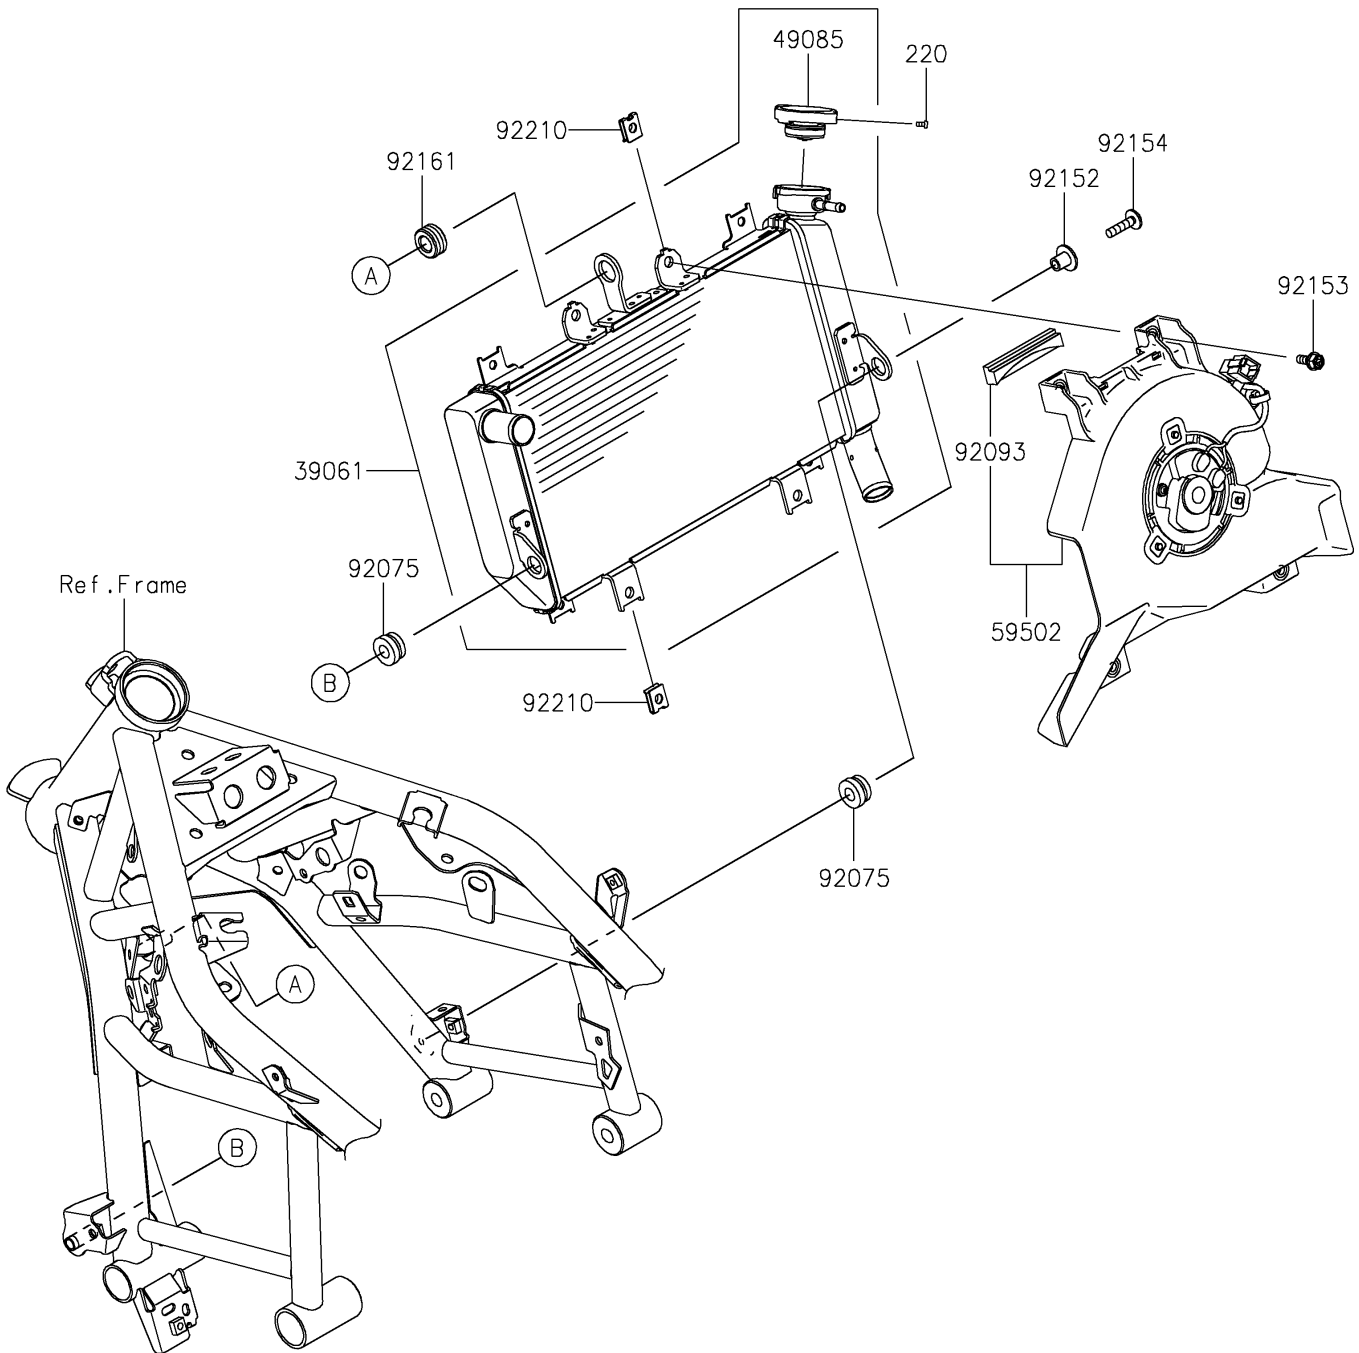

2025 Eliminator PARTS DIAGRAM

Radiator

E3032

2025 Eliminator PARTS LIST

Radiator

ITEM NAME	PART NUMBER	QUANTITY
RADIATOR-ASSY (Ref # 39061)	39061-0921	1
CAP-ASSY-PRESSURE (Ref # 49085)	49085-0016	1
FAN-ASSY (Ref # 59502)	59502-0646	1
DAMPER,RUBBER (Ref # 92075)	92075-1123	2
SEAL (Ref # 92093)	92093-0713	1
COLLAR (Ref # 92152)	92152-2852	1
BOLT (Ref # 92153)	92153-0531	4
BOLT,SOCKET,6X25 (Ref # 92154)	92154-4306	1
DAMPER (Ref # 92161)	92161-2080	1
NUT (Ref # 92210)	92210-1323	4
SCREW-PAN-CROS,3X6 (Ref # 220)	220AB0306	1