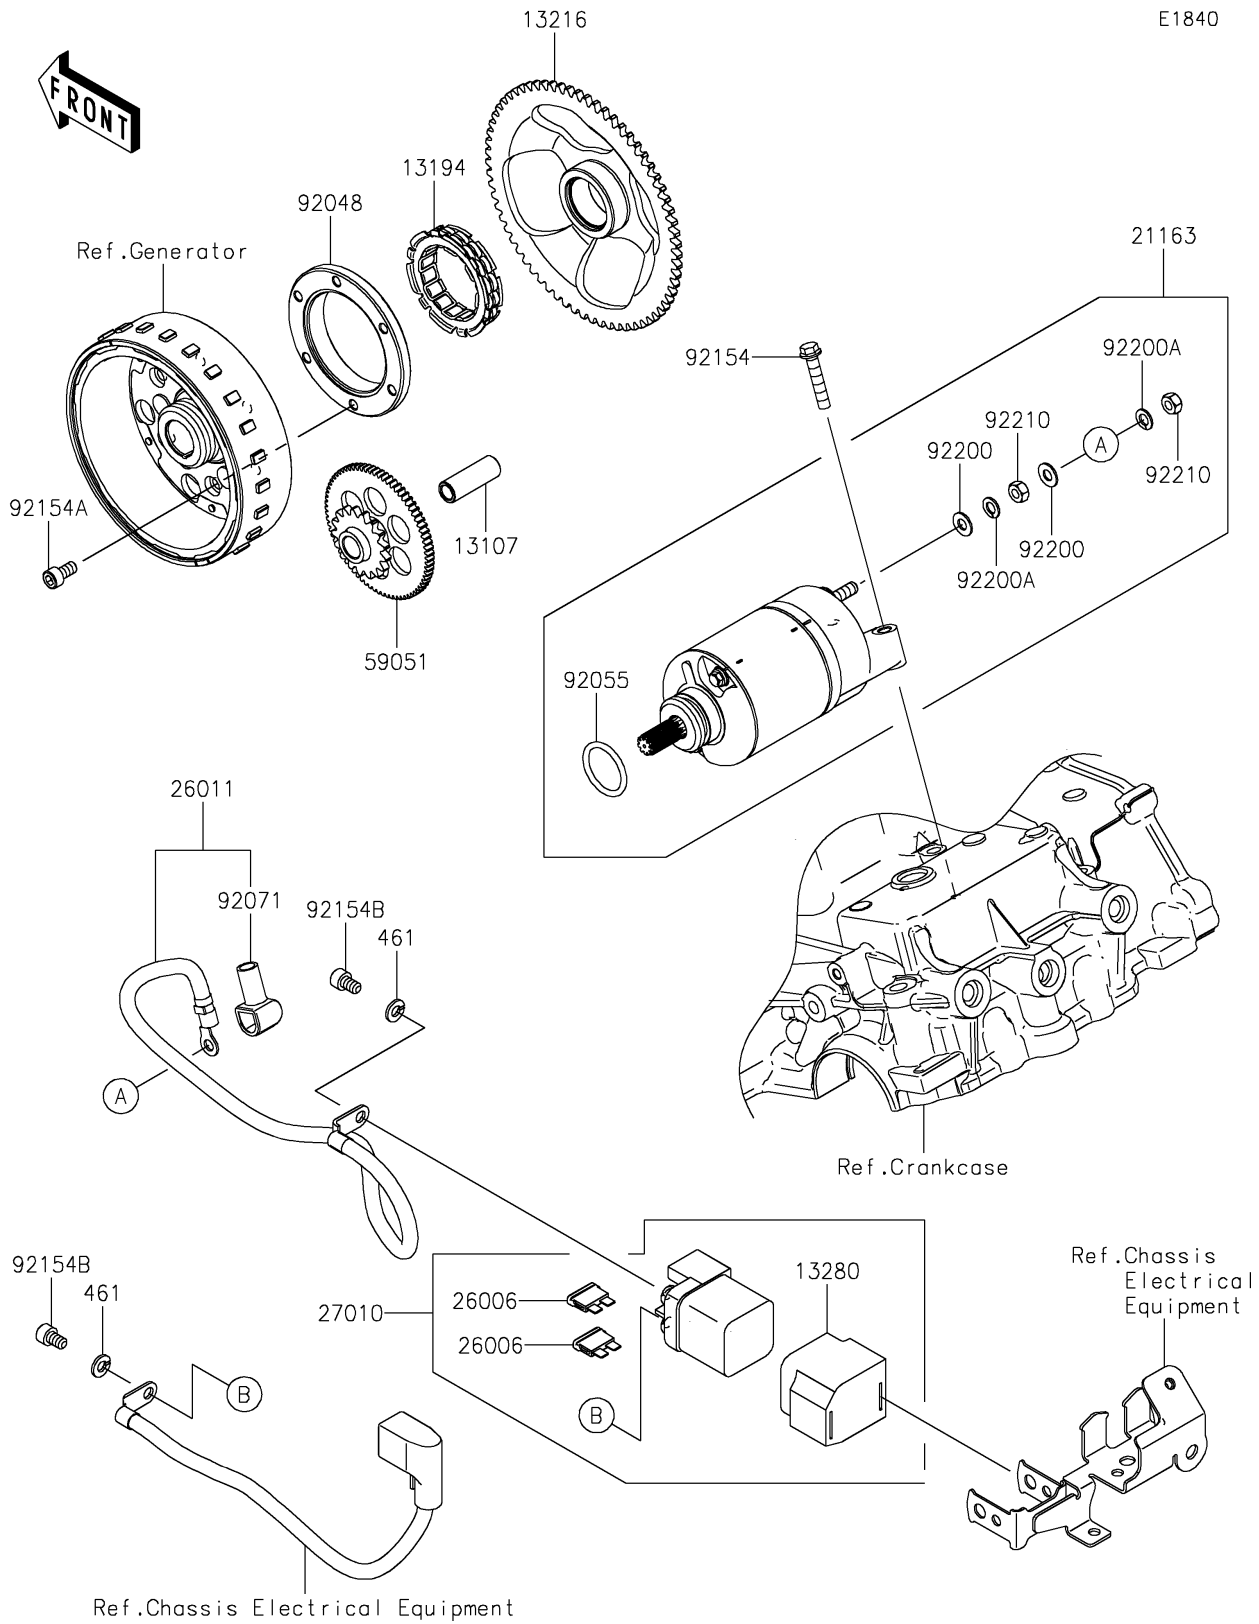

2025 Eliminator PARTS DIAGRAM

Starter Motor

E1840

2025 Eliminator PARTS LIST

Starter Motor

ITEM NAME	PART NUMBER	QUANTITY
SHAFT,IDLER (Ref # 13107)	13107-0861	1
CLUTCH-ONEWAY (Ref # 13194)	13194-1096	1
GEAR-COMP,ONEWAY CLUTCH,67T (Ref # 13216)	13216-0895	1
HOLDER (Ref # 13280)	13280-0301	1
STARTER-ELECTRIC (Ref # 21163)	21163-0794	1
FUSE,BLADE,30A,GREEN (Ref # 26006)	26006-1006	2
WIRE-LEAD,STARTER (Ref # 26011)	26011-2422	1
SWITCH,MAGNETIC (Ref # 27010)	27010-0099	1
GEAR-SPUR,IDLER (Ref # 59051)	59051-0799	1
RACE (Ref # 92048)	92048-0024	1
RING-O (Ref # 92055)	92055-0822	1
GROMMET (Ref # 92071)	92071-0787	1
BOLT,FLANGED,6X30 (Ref # 92154)	92154-1773	2
BOLT,SOCKET,6X12 (Ref # 92154A)	92154-1889	6
BOLT,SOCKET,6X10 (Ref # 92154B)	92154-4401	2
WASHER (Ref # 92200)	92200-1678	2
WASHER (Ref # 92200A)	92200-1679	2
NUT (Ref # 92210)	92210-1664	2
WASHER-SPRING,6MM (Ref # 461)	461DA0600	2