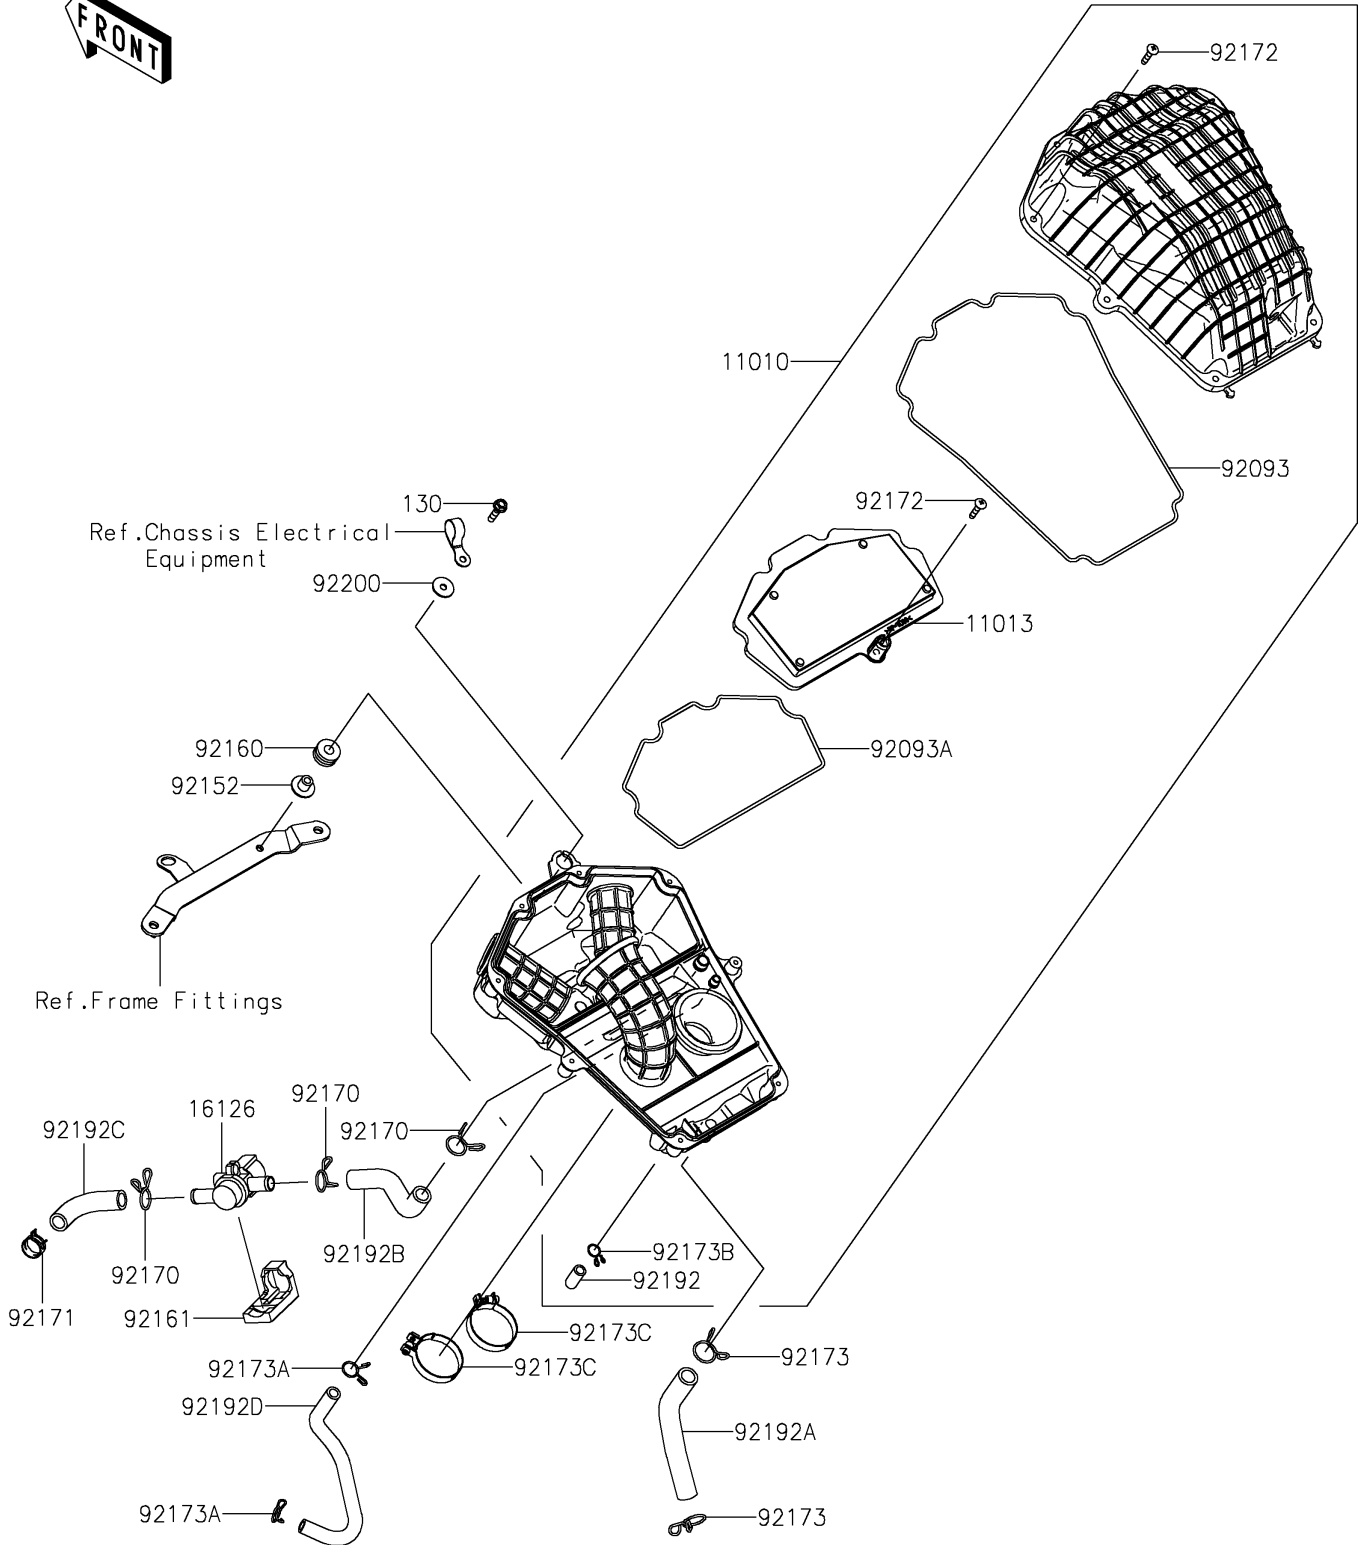

2025 Eliminator PARTS DIAGRAM

Air Cleaner

E1130

2025 Eliminator PARTS LIST

Air Cleaner

ITEM NAME	PART NUMBER	QUANTITY
FILTER-ASSY-AIR (Ref # 11010)	11010-1833	1
ELEMENT-AIR FILTER (Ref # 11013)	11013-0767	1
VALVE,AIR CUT (Ref # 16126)	16126-0744	1
SEAL,CASE (Ref # 92093)	92093-0706	1
SEAL,ELEMENT (Ref # 92093A)	92093-0707	1
COLLAR,6.5X10.5X13.1 (Ref # 92152)	92152-0547	1
DAMPER (Ref # 92160)	92160-1162	1
DAMPER (Ref # 92161)	92161-1933	1
CLAMP (Ref # 92170)	92170-1017	3
CLAMP,18.8MM (Ref # 92171)	92171-2056	1
SCREW,5X25 (Ref # 92172)	92172-0891	9
CLAMP,20MM (Ref # 92173)	92173-0190	2
CLAMP,14MM (Ref # 92173A)	92173-0192	2
CLAMP (Ref # 92173B)	92173-1714	1
CLAMP (Ref # 92173C)	92173-2714	2
TUBE,DRAIN CLEAN (Ref # 92192)	92192-1744	1
TUBE,BREATHER (Ref # 92192A)	92192-1810	1
TUBE,AIR CUT VALVE-AIR CLEANER (Ref # 92192B)	92192-1811	1
TUBE,AIR CUT VALVE-HEAD CAP (Ref # 92192C)	92192-1812	1
TUBE,ISC-AIR CLEANER (Ref # 92192D)	92192-1813	1
WASHER,6.5X22X1.6 (Ref # 92200)	92200-1087	1
BOLT-FLANGED,6X25 (Ref # 130)	130BB0625	1