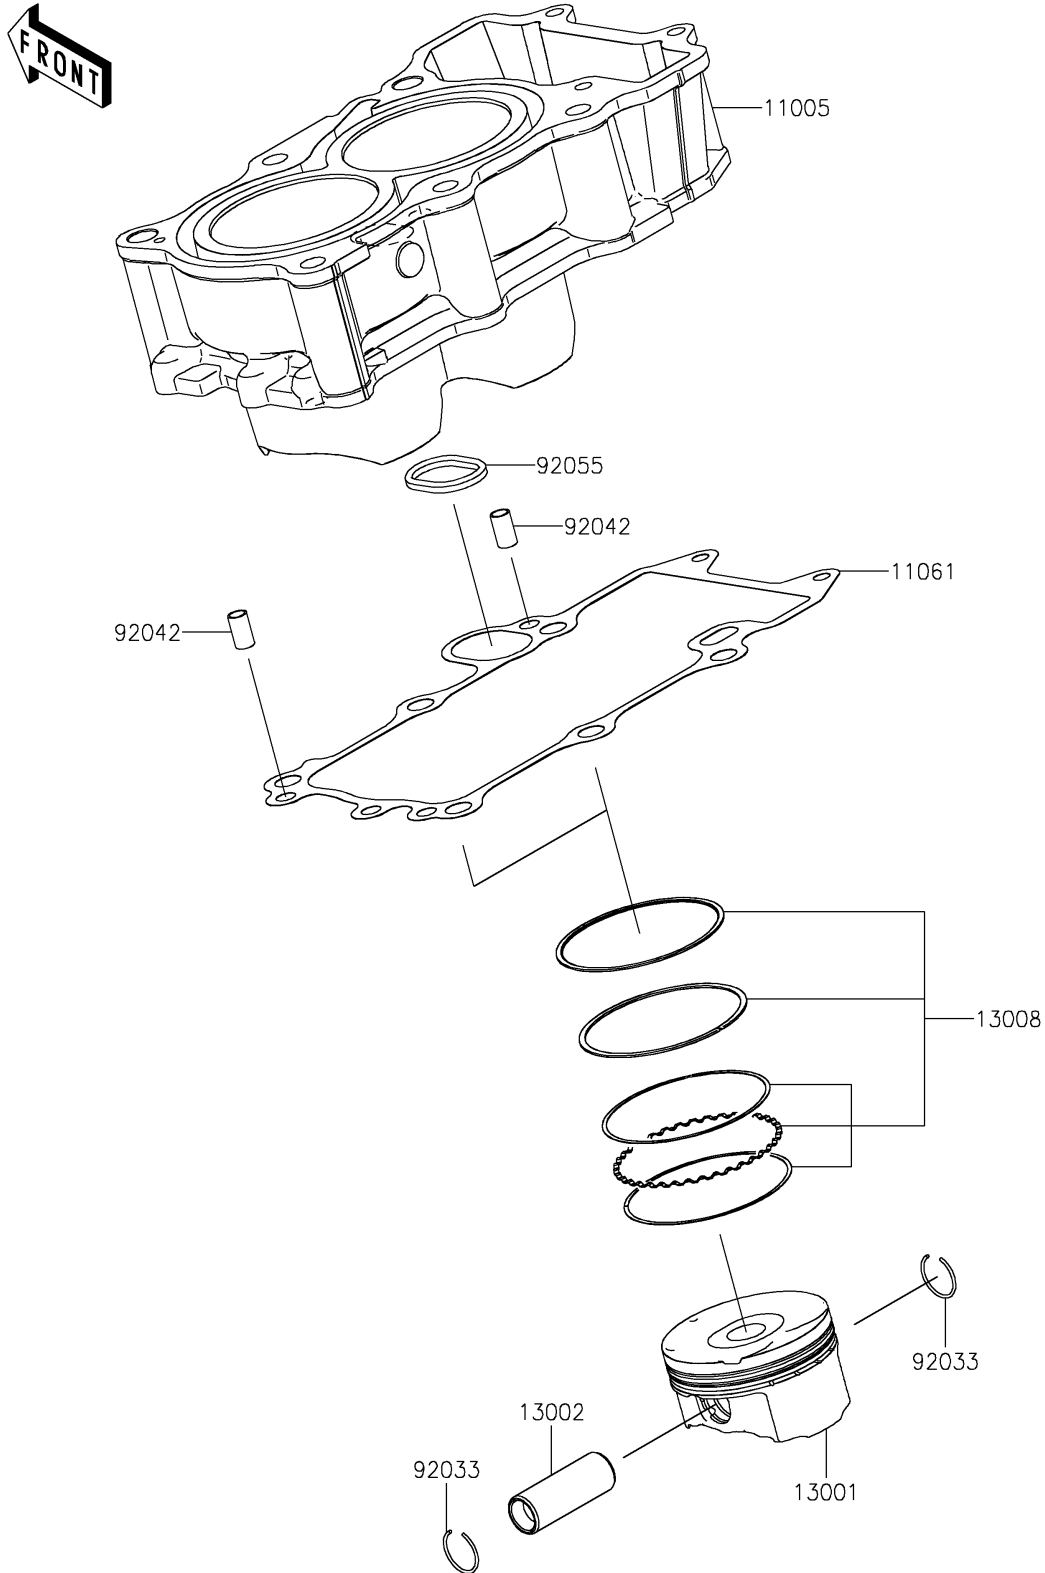

2024 ELIMINATOR® PARTS DIAGRAM

Cylinder/Piston(s)

E1120

2024 ELIMINATOR® PARTS LIST

Cylinder/Piston(s)

ITEM NAME	PART NUMBER	QUANTITY
CYLINDER-ENGINE (Ref # 11005)	11005-0740	1
GASKET,CYLINDER BASE (Ref # 11061)	11061-1458	1
PISTON-ENGINE (Ref # 13001)	13001-0840	2
PIN-PISTON (Ref # 13002)	13002-0050	2
RING-SET-PISTON (Ref # 13008)	13008-0603	2
RING-SNAP (Ref # 92033)	92033-1054	4
PIN,DOWEL,6.3X8X14 (Ref # 92042)	92042-007	2
RING-O (Ref # 92055)	92055-0888	1