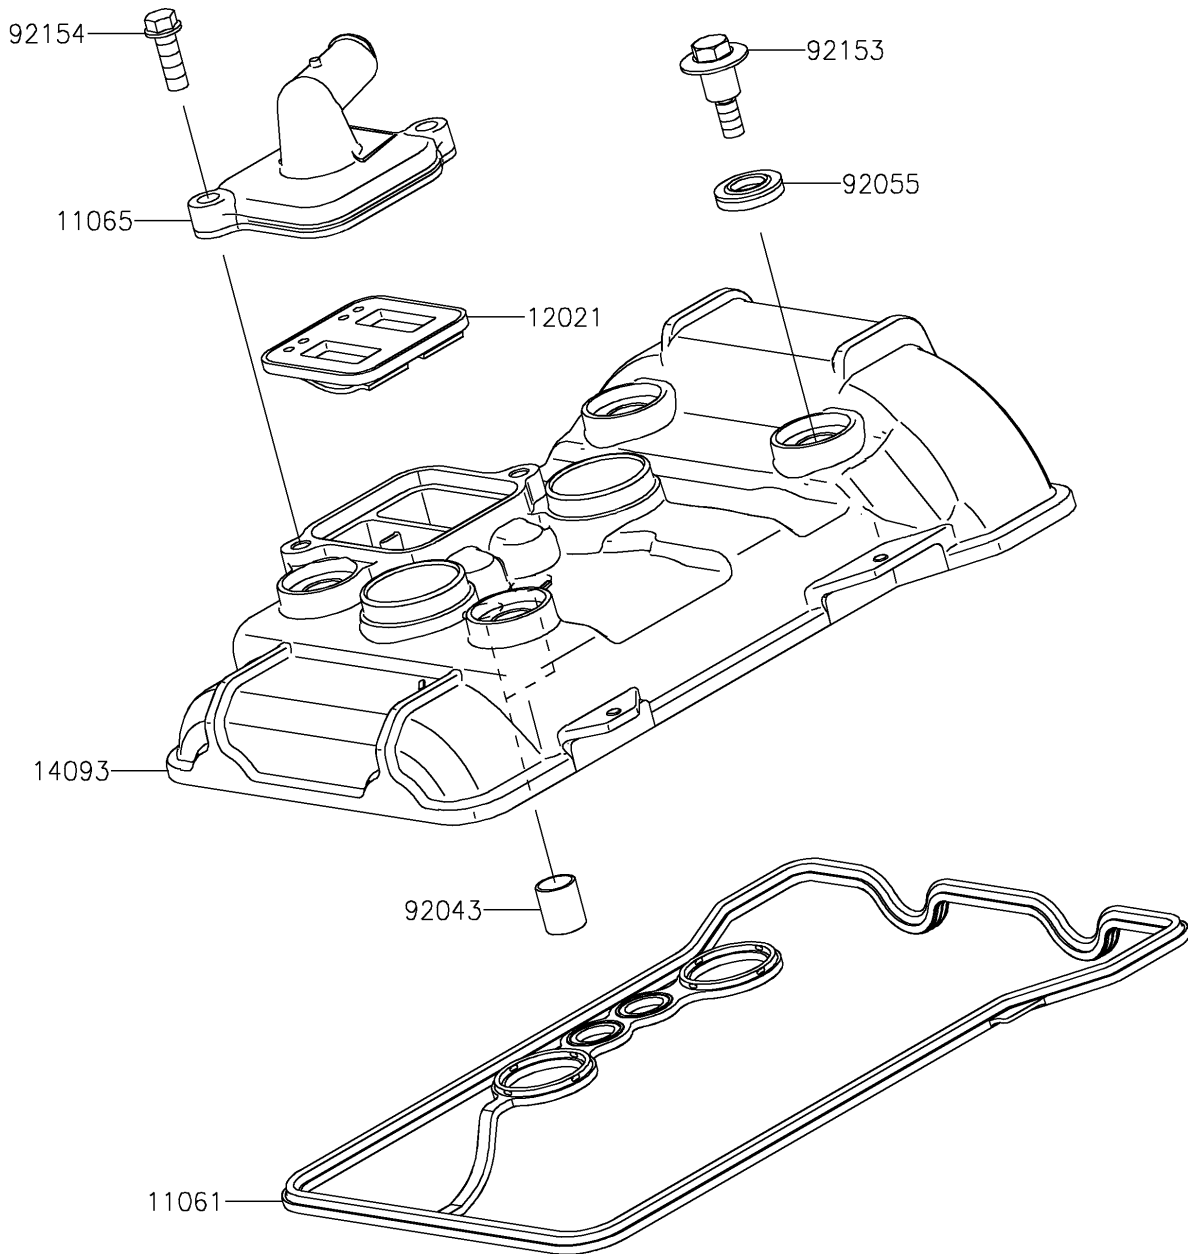

# 2024 ELIMINATOR<sup>®</sup> PARTS DIAGRAM

Cylinder Head Cover

E1112

### Cylinder Head Cover

ITEM NAME	PART NUMBER	QUANTITY
GASKET,CYLINDER HEAD COVER (Ref # 11061)	11061-1337	1
CAP,HEAD (Ref # 11065)	11065-1311	1
VALVE-ASSY-REED (Ref # 12021)	12021-0708	1
COVER,CYLINDER HEAD (Ref # 14093)	14093-1281	1
PIN,10.1X12X14 (Ref # 92043)	92043-4009	2
RING-O (Ref # 92055)	92055-0143	4
BOLT,HEAD COVER (Ref # 92153)	92153-0793	4
BOLT,FLANGED,6X18 (Ref # 92154)	92154-1775	2