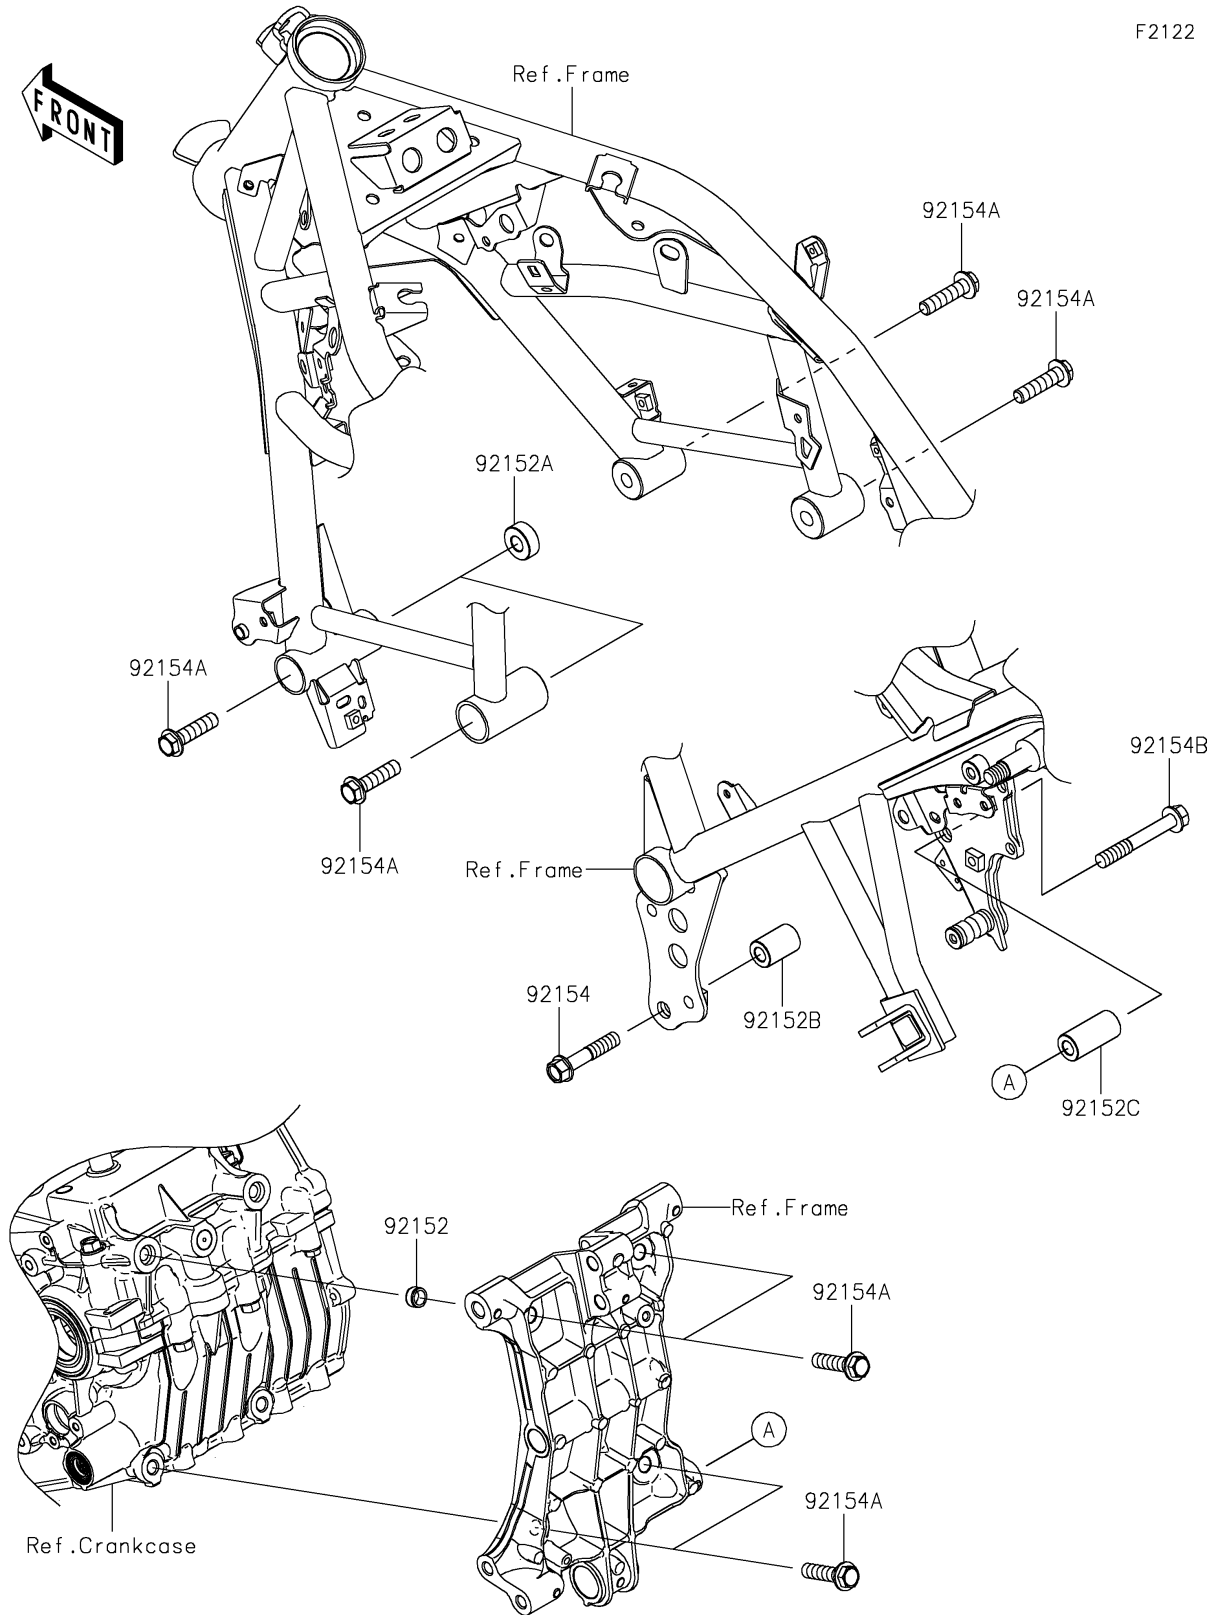

2024 Eliminator® PARTS DIAGRAM

Engine Mount

F2122

2024 Eliminator® PARTS LIST

Engine Mount

ITEM NAME	PART NUMBER	QUANTITY
COLLAR,DOWEL PIN (Ref # 92152)	92152-0679	2
COLLAR,11X25X10 (Ref # 92152A)	92152-2397	2
COLLAR,10.2X20X30.1 (Ref # 92152B)	92152-2930	1
COLLAR,10.2X20X42.3 (Ref # 92152C)	92152-2931	1
BOLT,FLANGED,10X50 (Ref # 92154)	92154-1620	1
BOLT,FLANGED,10X40 (Ref # 92154A)	92154-2812	8
BOLT,FLANGED,10X70 (Ref # 92154B)	92154-7018	1