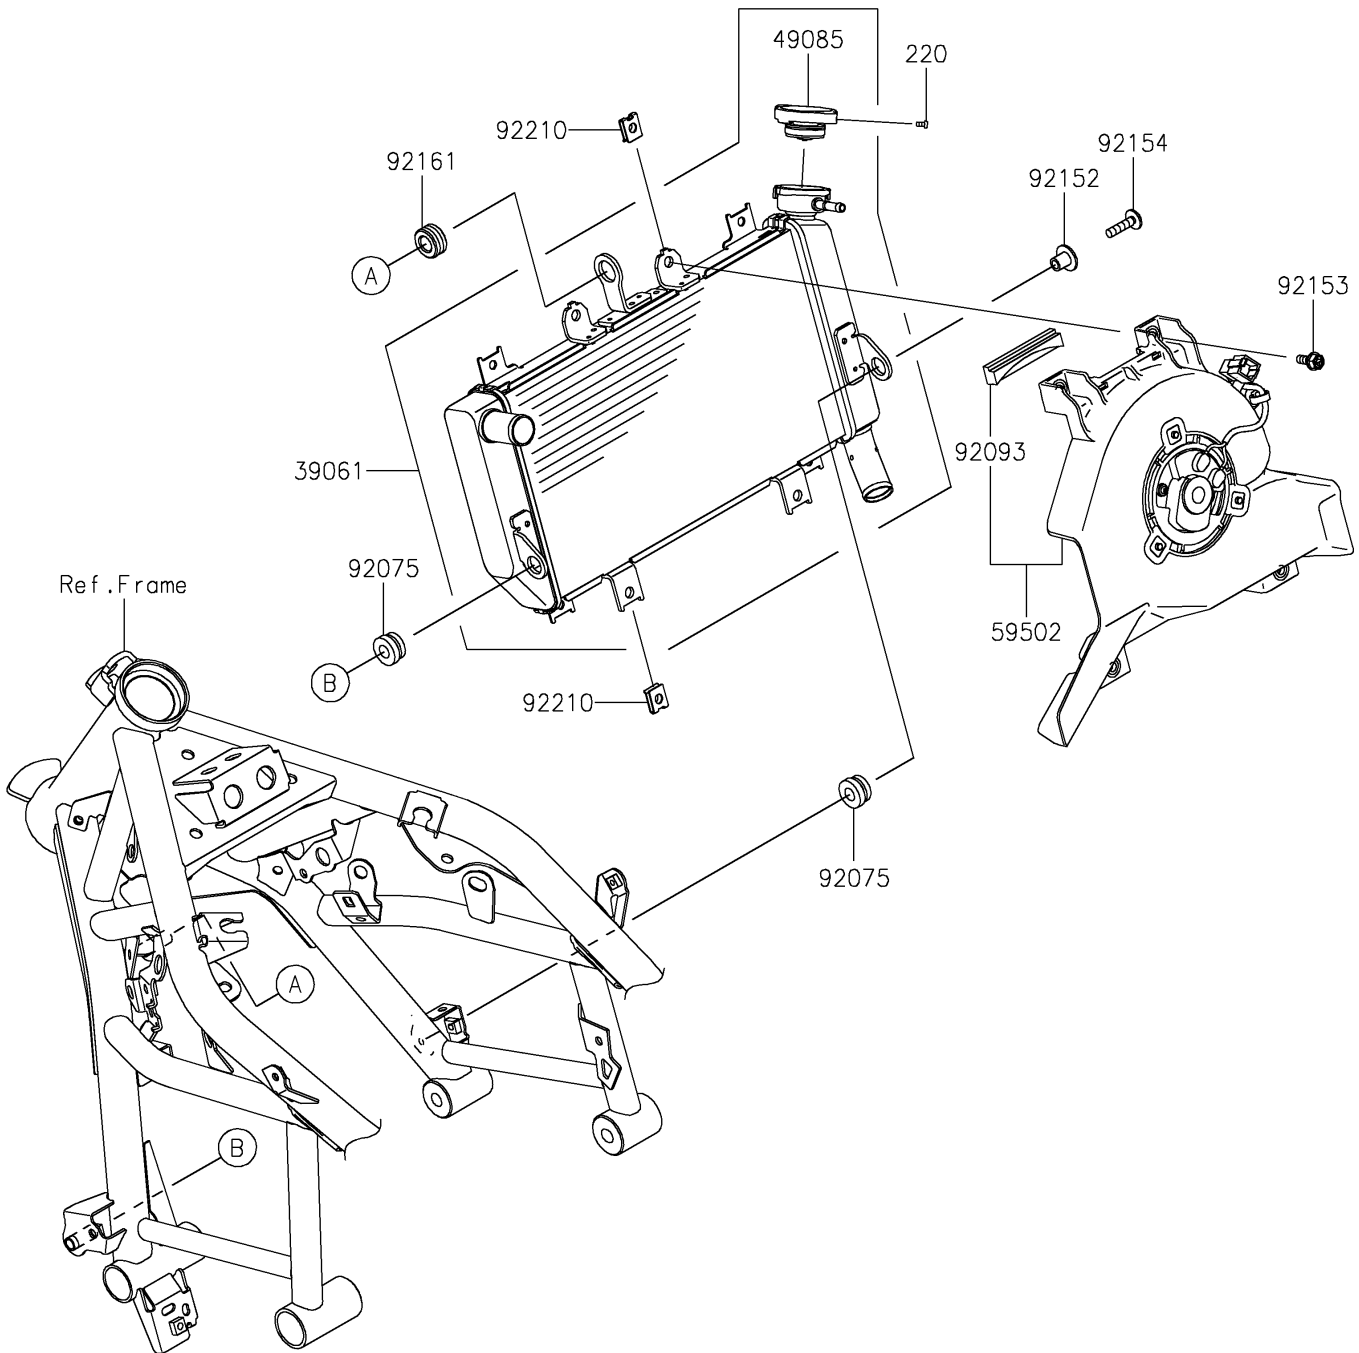

2024 Eliminator[®] PARTS DIAGRAM

Radiator

E3032

2024 Eliminator® PARTS LIST

Radiator

ITEM NAME	PART NUMBER	QUANTITY
RADIATOR-ASSY (Ref # 39061)	39061-0921	1
CAP-ASSY-PRESSURE (Ref # 49085)	49085-0016	1
FAN-ASSY (Ref # 59502)	59502-0646	1
DAMPER,RUBBER (Ref # 92075)	92075-1123	2
SEAL (Ref # 92093)	92093-0713	1
COLLAR (Ref # 92152)	92152-2852	1
BOLT (Ref # 92153)	92153-0531	4
BOLT,SOCKET,6X25 (Ref # 92154)	92154-4306	1
DAMPER (Ref # 92161)	92161-2080	1
NUT (Ref # 92210)	92210-1323	4
SCREW-PAN-CROS,3X6 (Ref # 220)	220AB0306	1