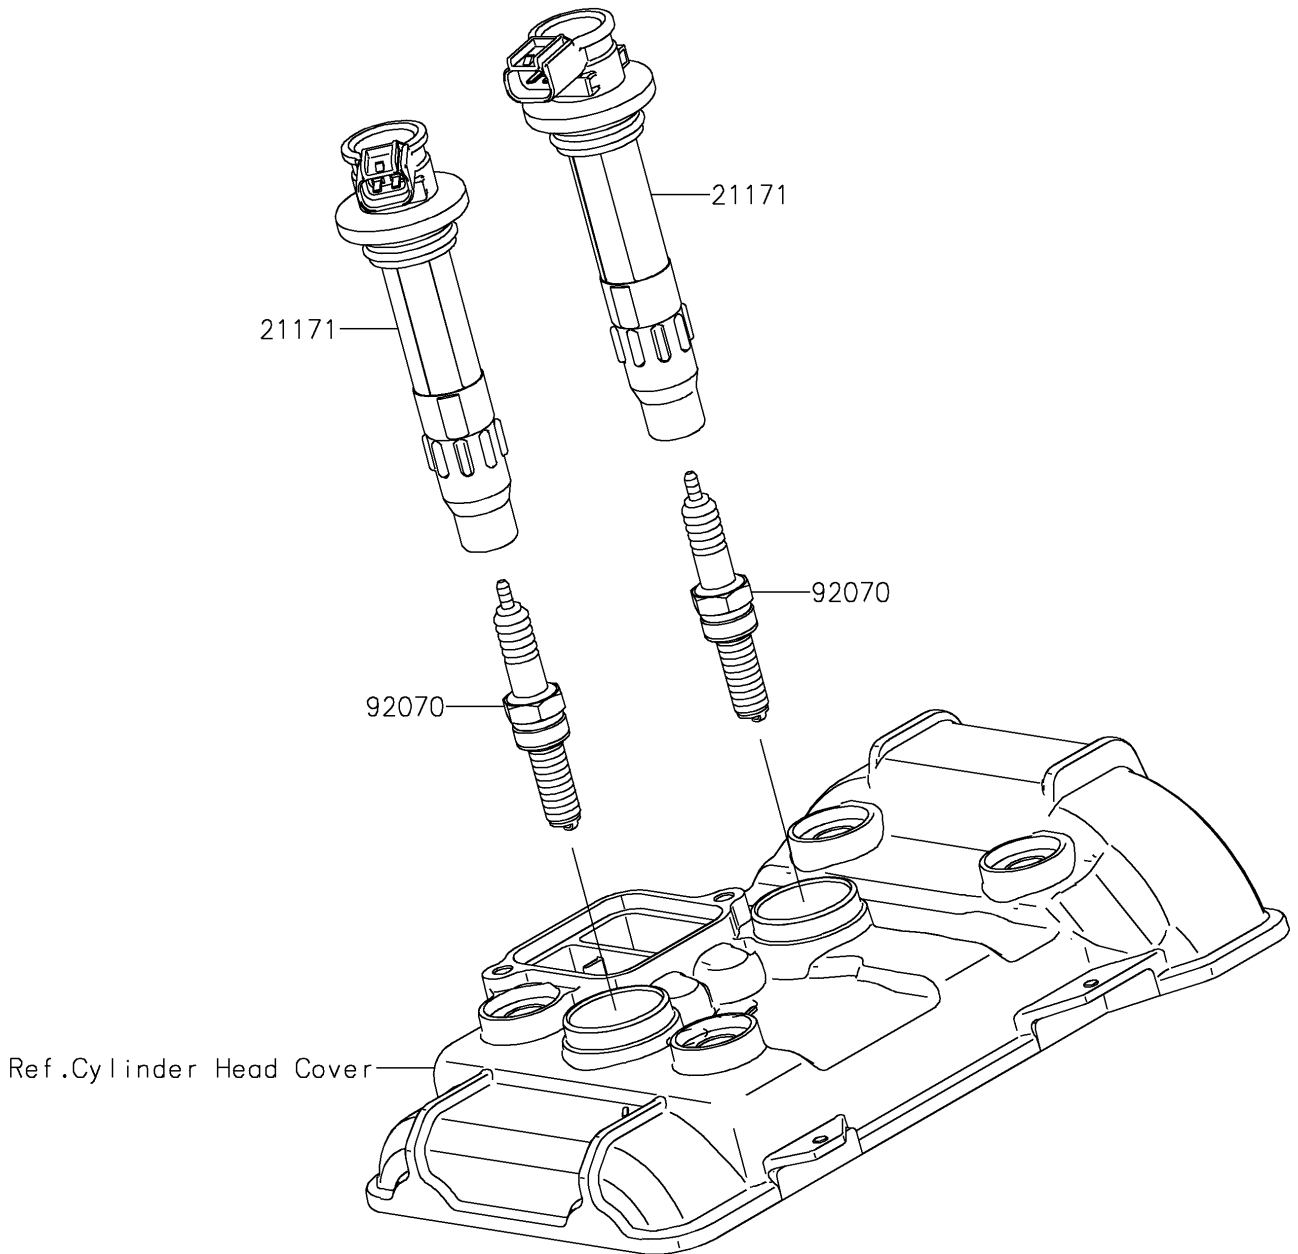

2024 Eliminator® PARTS DIAGRAM

Ignition System

E1830

2024 Eliminator® PARTS LIST

Ignition System

ITEM NAME	PART NUMBER	QUANTITY
COIL-ASSY-IGNITION (Ref # 21171)	21171-0751	2
PLUG-SPARK,LMAR9G(NGK) (Ref # 92070)	92070-0716	2