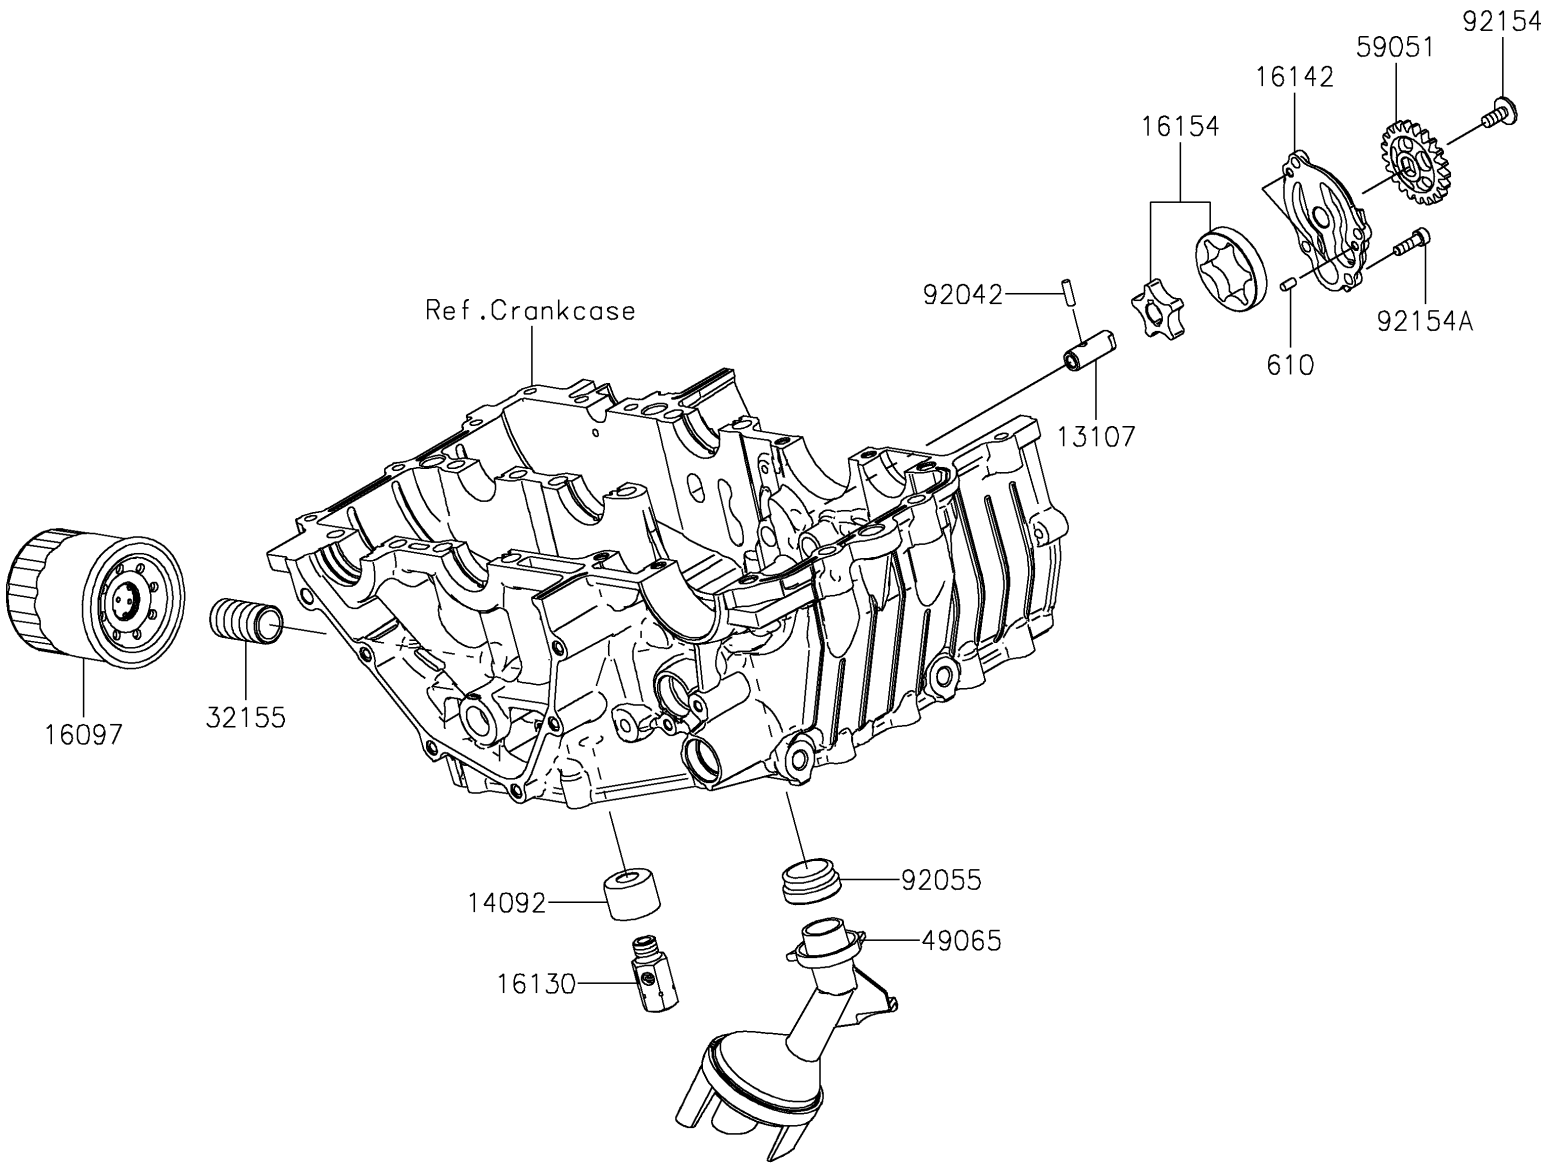

# 2024 Eliminator® PARTS DIAGRAM

Oil Pump/Oil Filter

E1710

## 2024 Eliminator® PARTS LIST

### Oil Pump/Oil Filter

ITEM NAME	PART NUMBER	QUANTITY
SHAFT (Ref # 13107)	13107-0905	1
COVER,RELIEF VALVE (Ref # 14092)	14092-1002	1
FILTER-ASSY-OIL (Ref # 16097)	16097-0552	1
VALVE-ASSY-RELIEF (Ref # 16130)	16130-0006	1
COVER-PUMP (Ref # 16142)	16142-0748	1
ROTOR-PUMP (Ref # 16154)	16154-0738	1
PIPE,OIL FILTER (Ref # 32155)	32155-0029	1
FILTER-OIL (Ref # 49065)	49065-0048	1
GEAR-SPUR,OIL PUMP,21T (Ref # 59051)	59051-0797	1
PIN,DOWEL,4X13.8 (Ref # 92042)	92042-030	1
RING-O,OIL FILTER (Ref # 92055)	92055-1354	1
BOLT,SOCKET,6X14 (Ref # 92154)	92154-2731	1
BOLT,SOCKET,5X16 (Ref # 92154A)	92154-2792	4
ROLLER,4X8 (Ref # 610)	610A0408	2