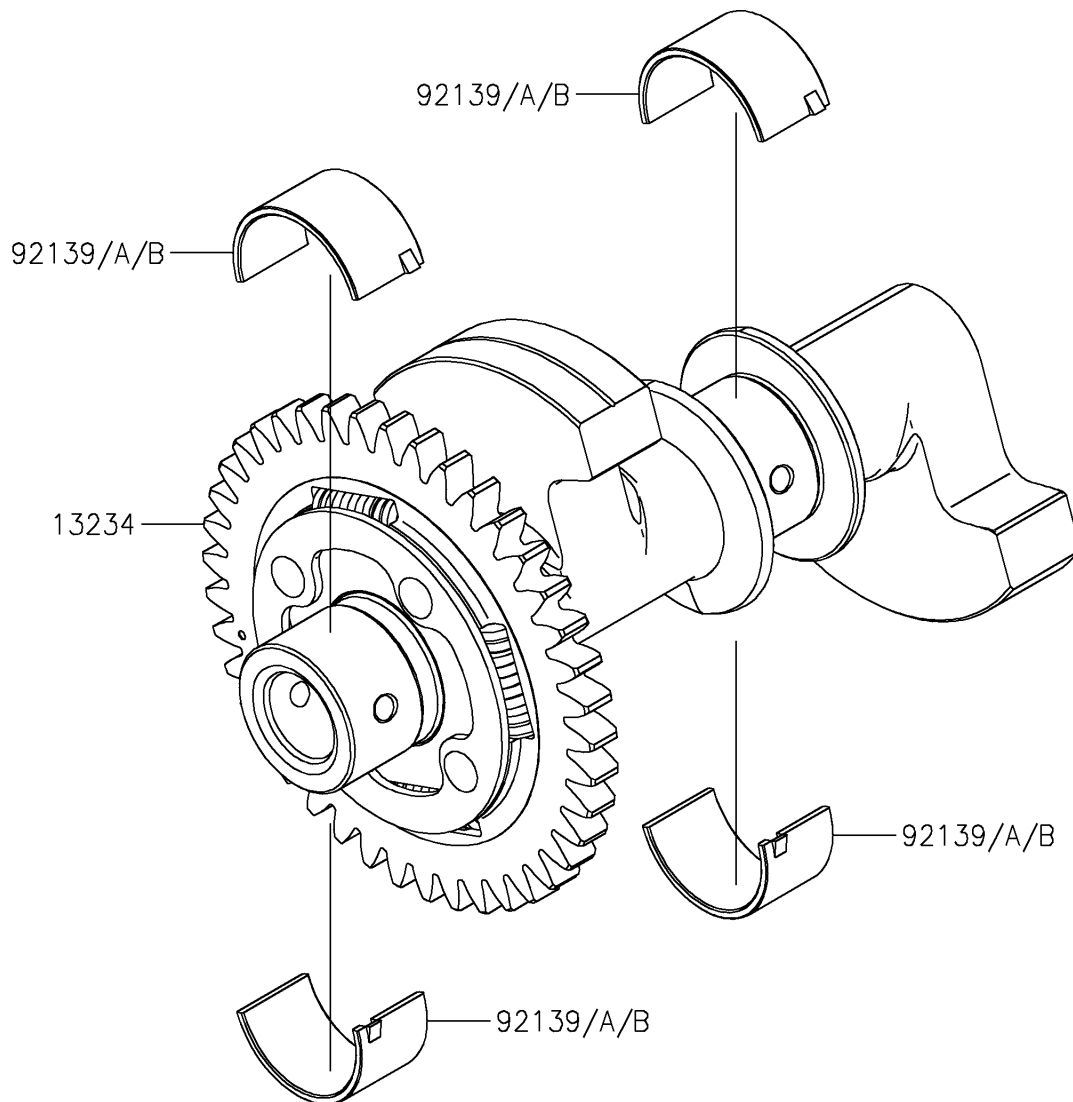

2024 Eliminator® PARTS DIAGRAM

Balancer

E1323

2024 Eliminator® PARTS LIST

Balancer

ITEM NAME	PART NUMBER	QUANTITY
SHAFT-COMP,BALANCER (Ref # 13234)	13234-0627	1
BUSHING,BALANCER,BLUE (Ref # 92139)	92139-0883	AR
BUSHING,BALANCER,BLACK (Ref # 92139A)	92139-0884	4
BUSHING,BALANCER,BROWN (Ref # 92139B)	92139-0885	AR