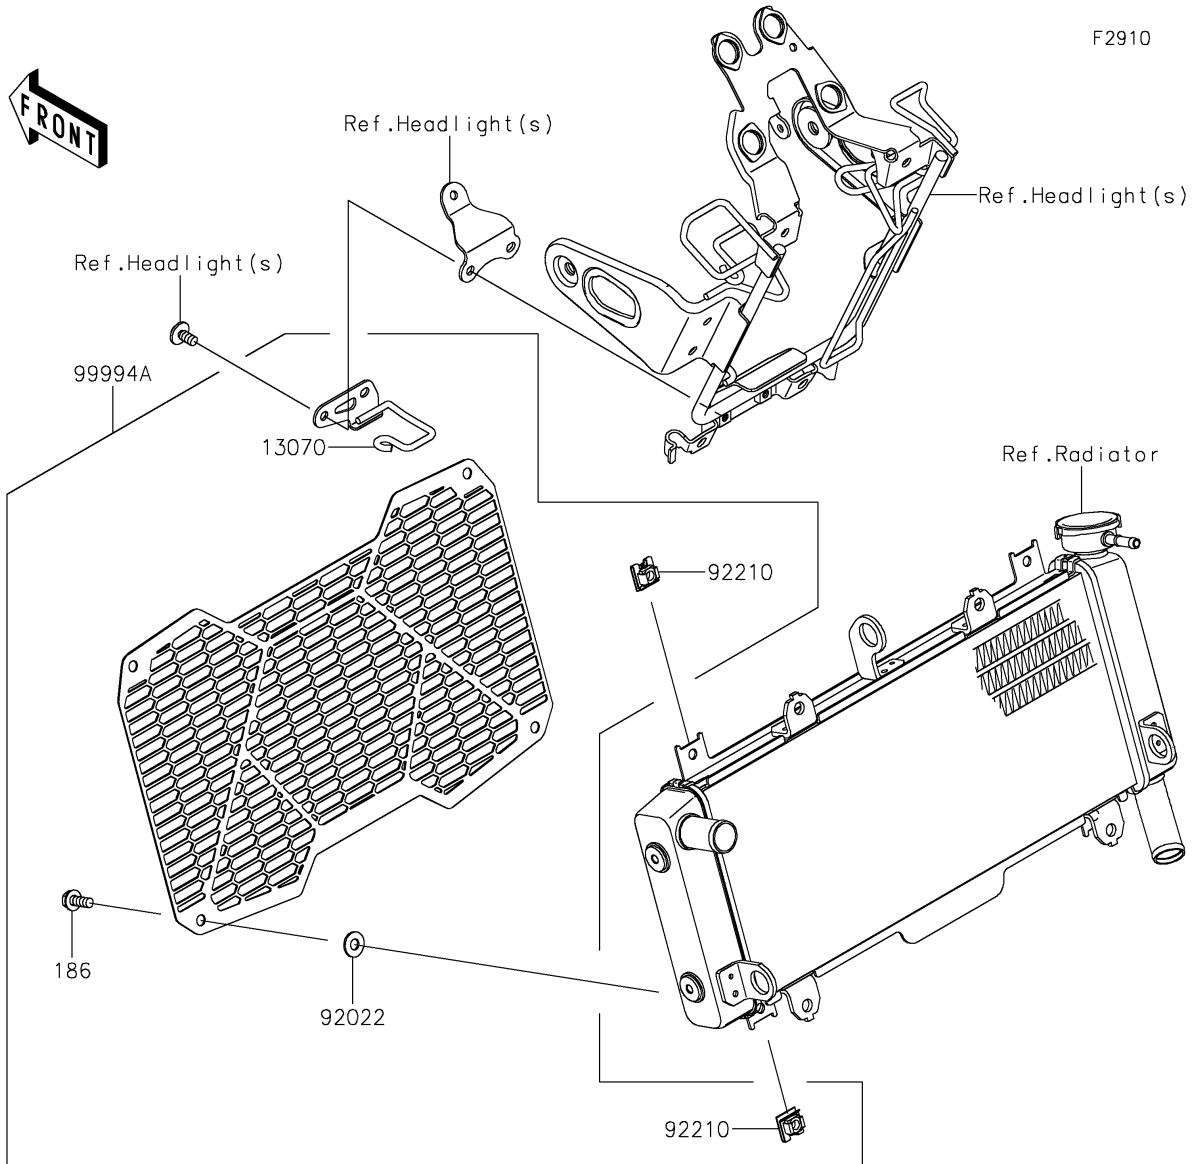

2024 Z650RS ABS PARTS DIAGRAM

Accessory(Radiator Screen and Cap)

2024 Z650RS ABS PARTS LIST

Accessory(Radiator Screen and Cap)

ITEM NAME	PART NUMBER	QUANTITY
GUIDE (Ref # 13070)	13070-0985	1
WASHER,7X16X1.2 (Ref # 92022)	92022-024	4
NUT,CLIP,6MM (Ref # 92210)	92210-0867	4
KIT-ACC,OIL FILLER CAP,BLACK (Ref # 99994)	99994-1229	1
RADIATOR SCREEN (Ref # 99994A)	99994-1731	1
BOLT-UPSET-WP (Ref # 186)	186BA0616	4
O RING,20MM (Ref # 670)	670B2020	1