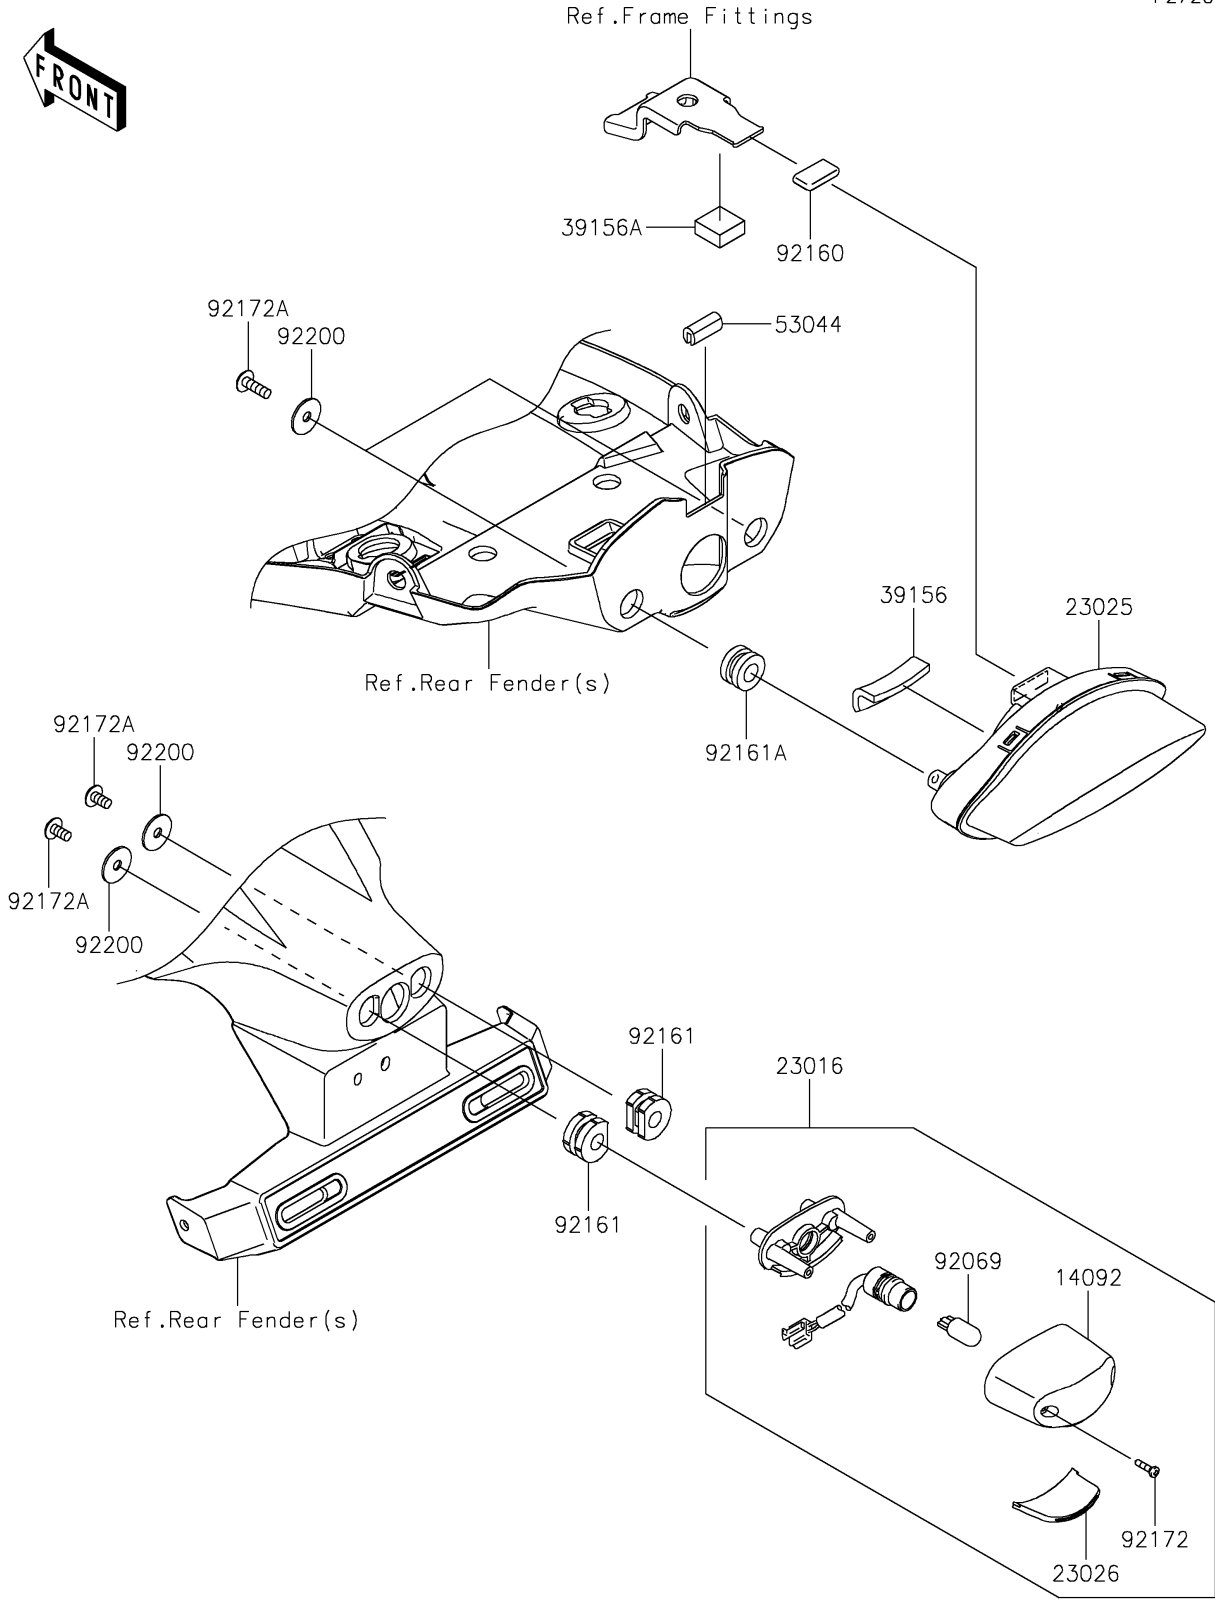

2024 Z650RS ABS PARTS DIAGRAM

Taillight(s)

F2720

2024 Z650RS ABS PARTS LIST

Taillight(s)

ITEM NAME	PART NUMBER	QUANTITY
COVER,LICENSE LAMP (Ref # 14092)	14092-0001	1
LAMP-ASSY,LICENCE (Ref # 23016)	23016-0610	1
LAMP-TAIL,LED,CCC (Ref # 23025)	23025-0402	1
LENS,LICENCE LAMP (Ref # 23026)	23026-0035	1
PAD,40X20X4 (Ref # 39156)	39156-2690	1
PAD,18X18X8 (Ref # 39156A)	39156-2789	1
TRIM,L=20 (Ref # 53044)	53044-1292	1
BULB,12V 5W (Ref # 92069)	92069-1016	1
DAMPER (Ref # 92160)	92160-1190	1
DAMPER (Ref # 92161)	92161-0776	2
DAMPER (Ref # 92161A)	92161-2375	2
SCREW,TAPPING,2.9X13 (Ref # 92172)	92172-0343	2
SCREW,TAPPING,5X16 (Ref # 92172A)	92172-0427	4
WASHER,5.5X20X1.2 (Ref # 92200)	92200-0284	4