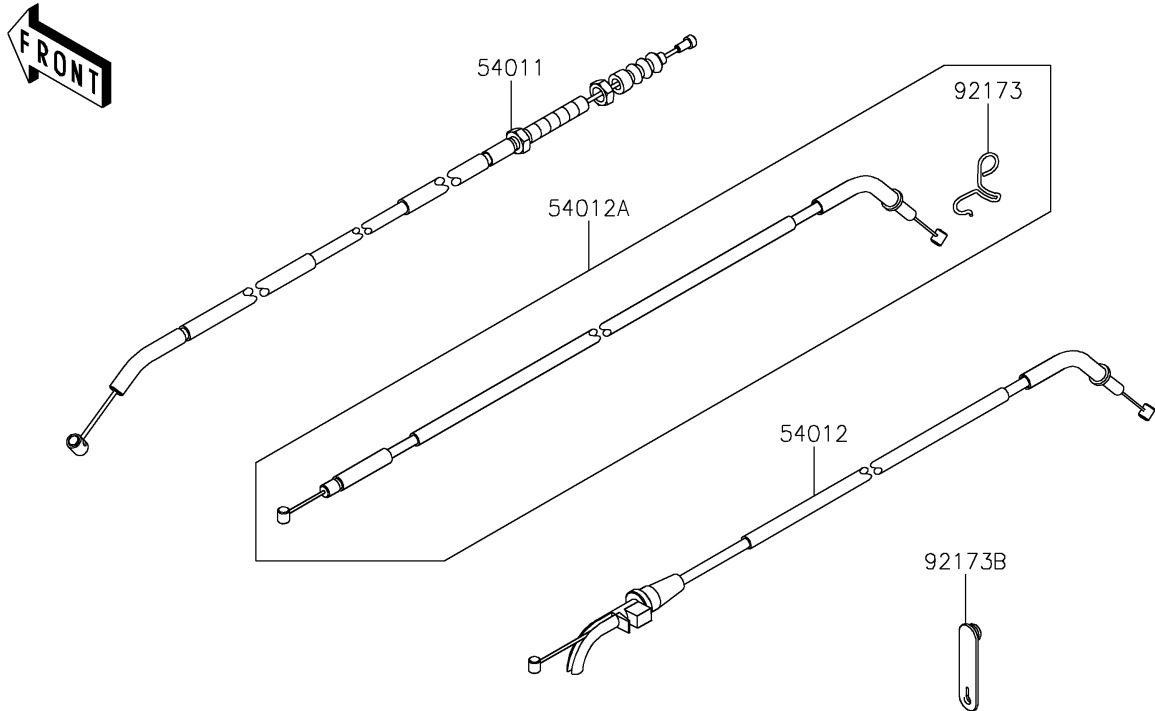

2024 Z650RS ABS PARTS DIAGRAM

Cables

F2540

2024 Z650RS ABS PARTS LIST

Cables

ITEM NAME	PART NUMBER	QUANTITY
GUIDE,CLUTCH CABLE (Ref # 13070)	13070-0841	1
TAPE,40X50 (Ref # 39188)	39188-0049	1
CABLE-CLUTCH (Ref # 54011)	54011-0657	1
CABLE-THROTTLE,PULL (Ref # 54012)	54012-0720	1
CABLE-THROTTLE,RETURN (Ref # 54012A)	54012-0721	1
CLAMP,THROTTLE CABLE (Ref # 92173)	92173-0727	1
CLAMP (Ref # 92173A)	92173-0861	1
CLAMP (Ref # 92173B)	92173-2198	1
BOLT-FLANGED,6X10 (Ref # 130)	130BB0610	1