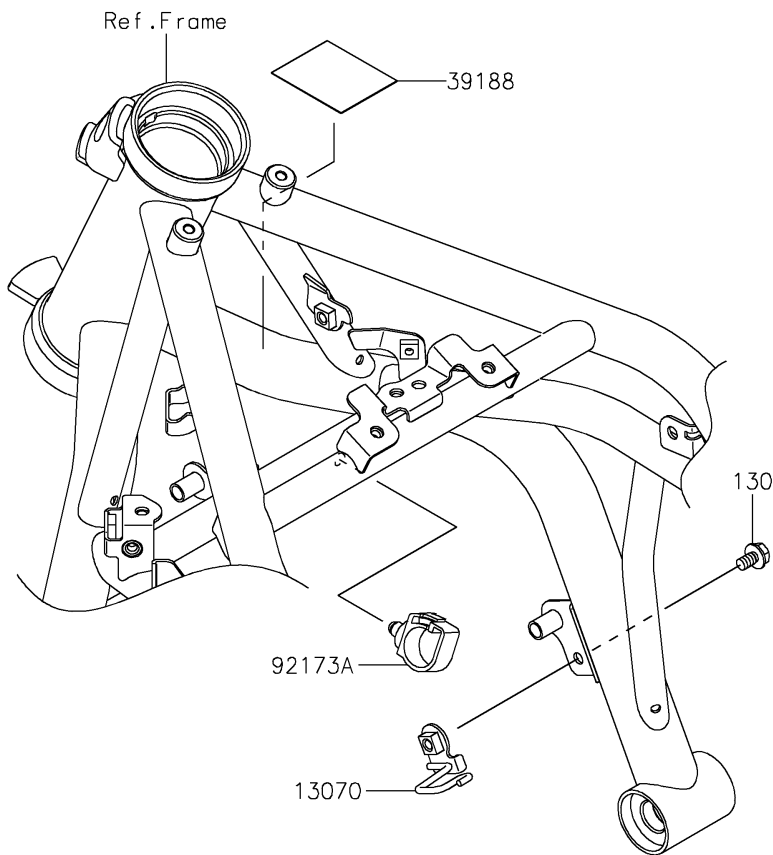

2024 Z650RS ABS PARTS DIAGRAM

Cables

F2540

2024 Z650RS ABS PARTS LIST

Cables

ITEM NAME	PART NUMBER	QUANTITY
GUIDE,CLUTCH CABLE (Ref # 13070)	13070-0841	1
TAPE,40X50 (Ref # 39188)	39188-0049	1
CABLE-CLUTCH (Ref # 54011)	54011-0657	1
CABLE-THROTTLE,PULL (Ref # 54012)	54012-0720	1
CABLE-THROTTLE,RETURN (Ref # 54012A)	54012-0721	1
CLAMP,THROTTLE CABLE (Ref # 92173)	92173-0727	1
CLAMP (Ref # 92173A)	92173-0861	1
CLAMP (Ref # 92173B)	92173-2198	1
BOLT-FLANGED,6X10 (Ref # 130)	130BB0610	1