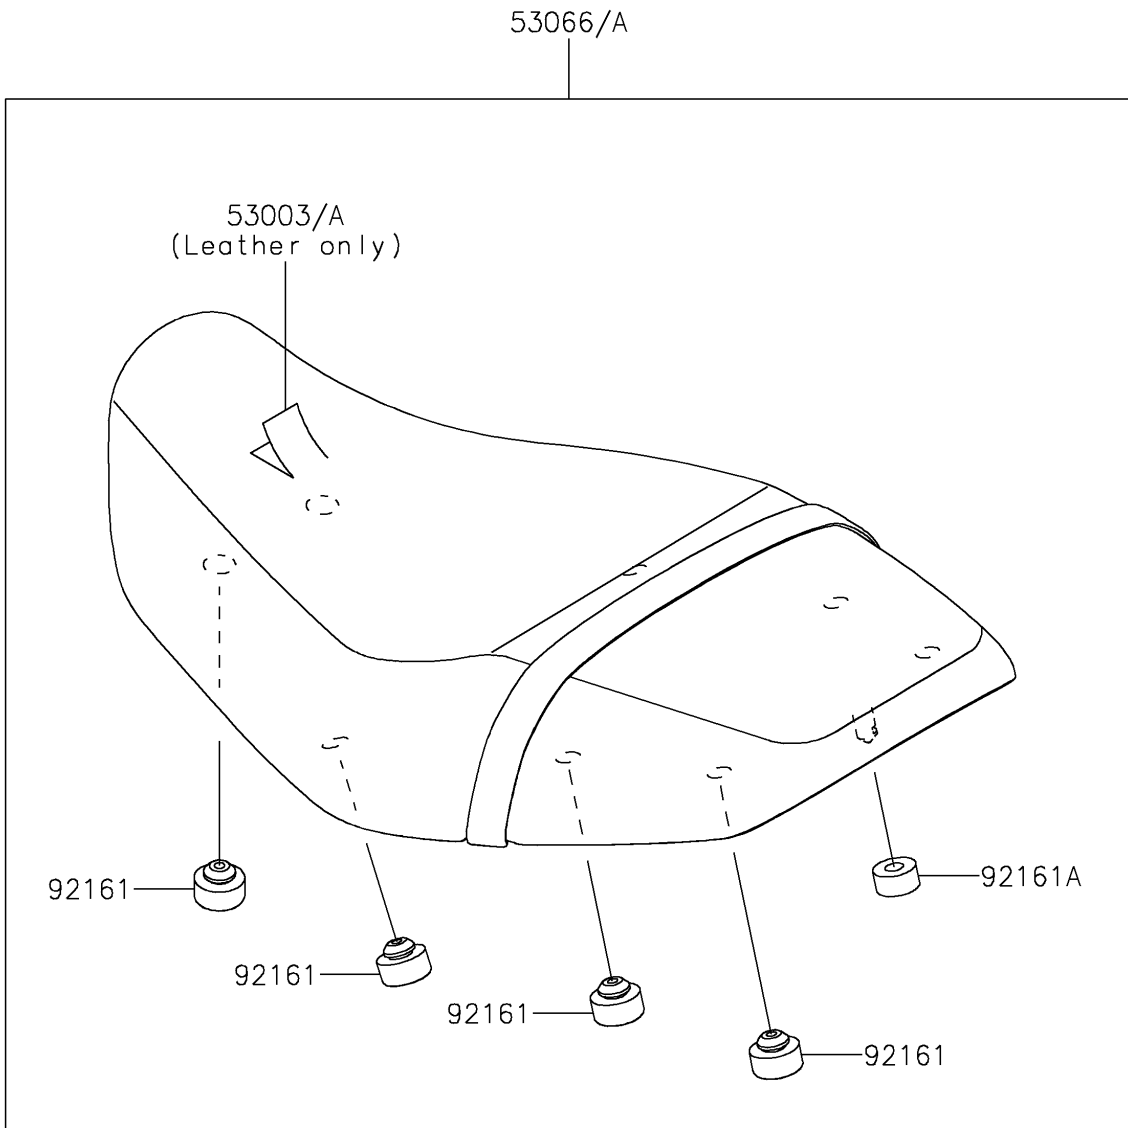

2024 Z650RS ABS PARTS DIAGRAM

Seat

F2510

2024 Z650RS ABS PARTS LIST

Seat

ITEM NAME	PART NUMBER	QUANTITY
LEATHER,BLACK (Ref # 53003)	53003-0549-MA	1
SEAT-ASSY,DUAL,BLACK+BLK (Ref # 53066)	53066-0863-12Y	1
DAMPER,14X30X14.5 (Ref # 92161)	92161-1970	8
DAMPER,11X26X13 (Ref # 92161A)	92161-2457	1