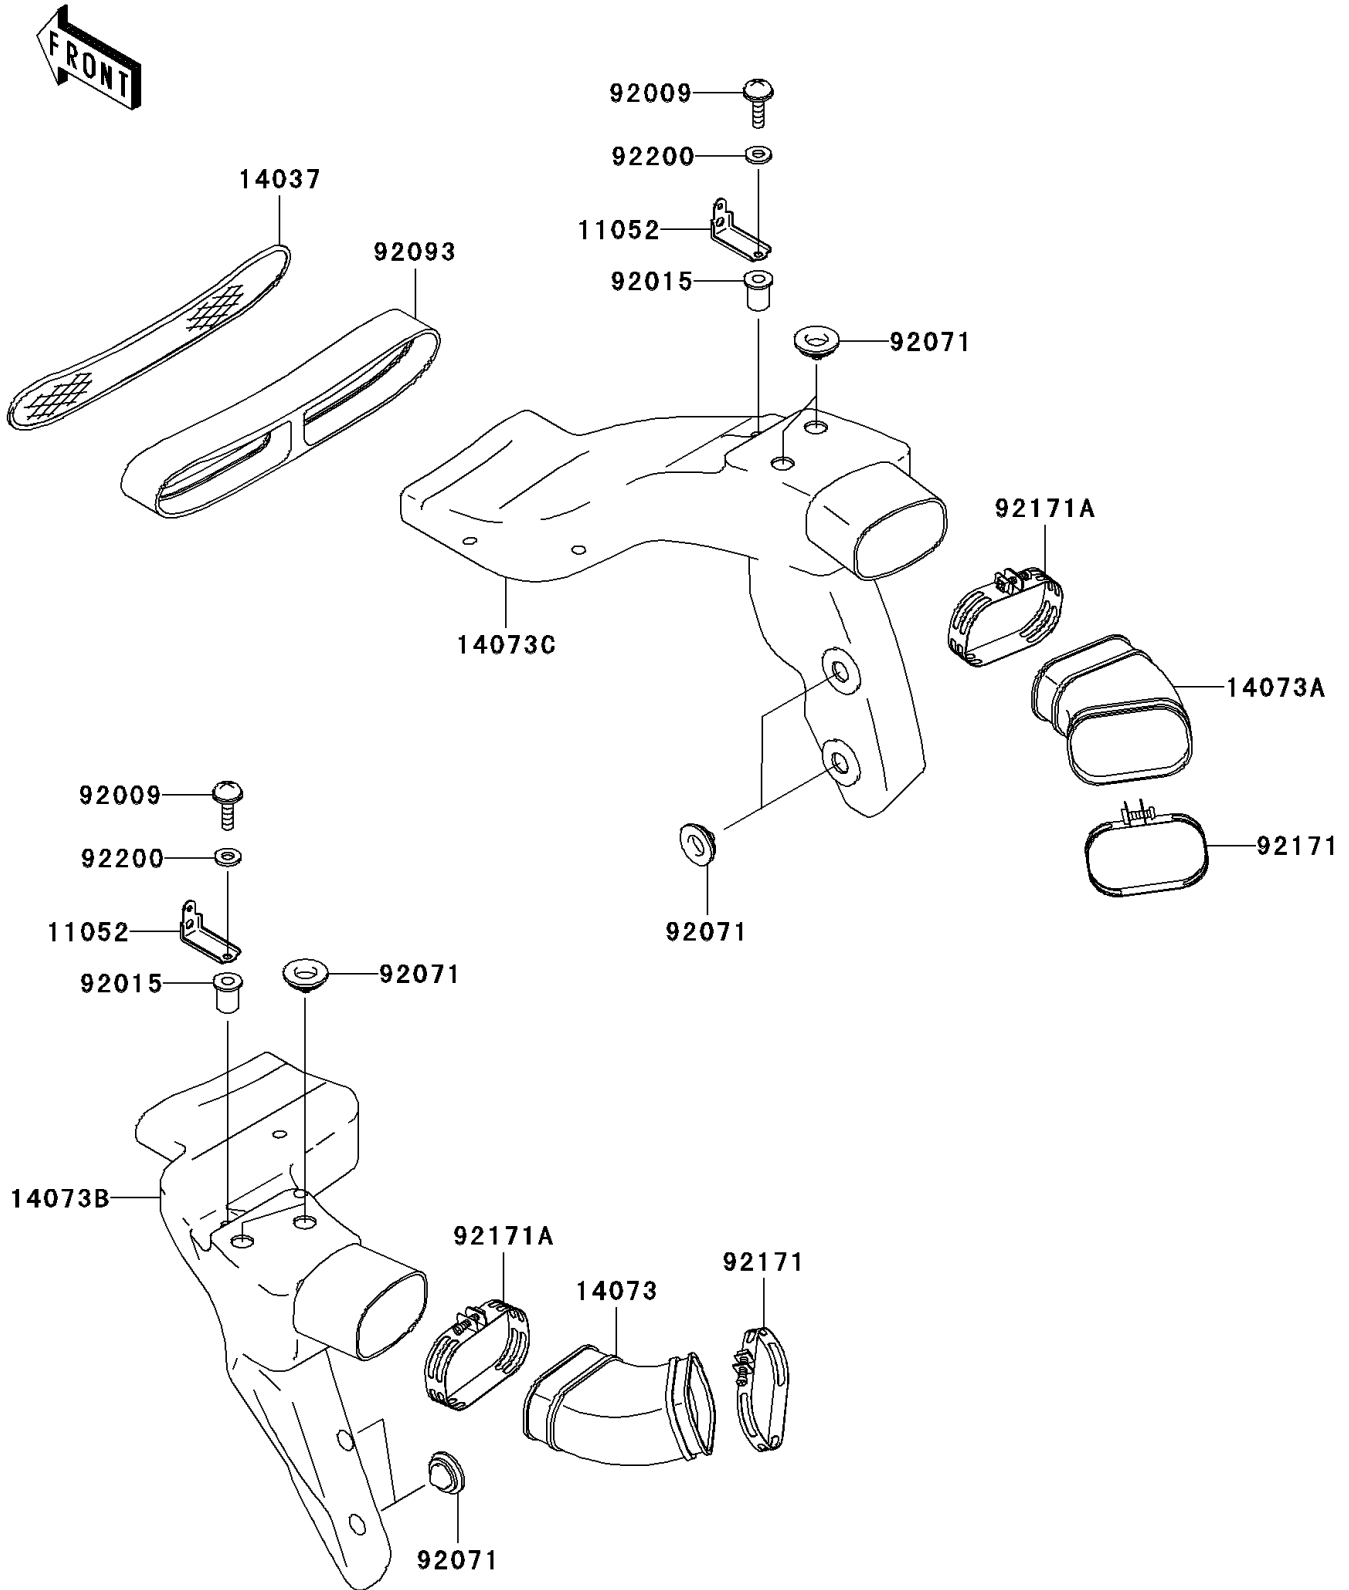

2005 Ninja® ZX™-12R PARTS DIAGRAM

Air Duct

E1131

2005 Ninja® ZX™-12R PARTS LIST

Air Duct

ITEM NAME	PART NUMBER	QUANTITY
BRACKET (Ref # 11052)	11052-1182	1
SCREEN, RAM DUCT (Ref # 14037)	14037-1298	1
DUCT, LH (Ref # 14073)	14073-1748	1
DUCT, RH (Ref # 14073A)	14073-1750	1
DUCT, LH (Ref # 14073B)	14073-1811	1
DUCT, RH (Ref # 14073C)	14073-1812	1
SCREW, 5X16 (Ref # 92009)	92009-1909	1
NUT, WELL, 5MM (Ref # 92015)	92015-1757	1
GROMMET (Ref # 92071)	92071-1222	1
SEAL, RAM DUCT (Ref # 92093)	92093-1557	1
CLAMP (Ref # 92171)	92171-1093	1
CLAMP (Ref # 92171A)	92171-1169	1
WASHER, NYLON, 5.3X11.5X0.5 (Ref # 92200)	92200-1480	1