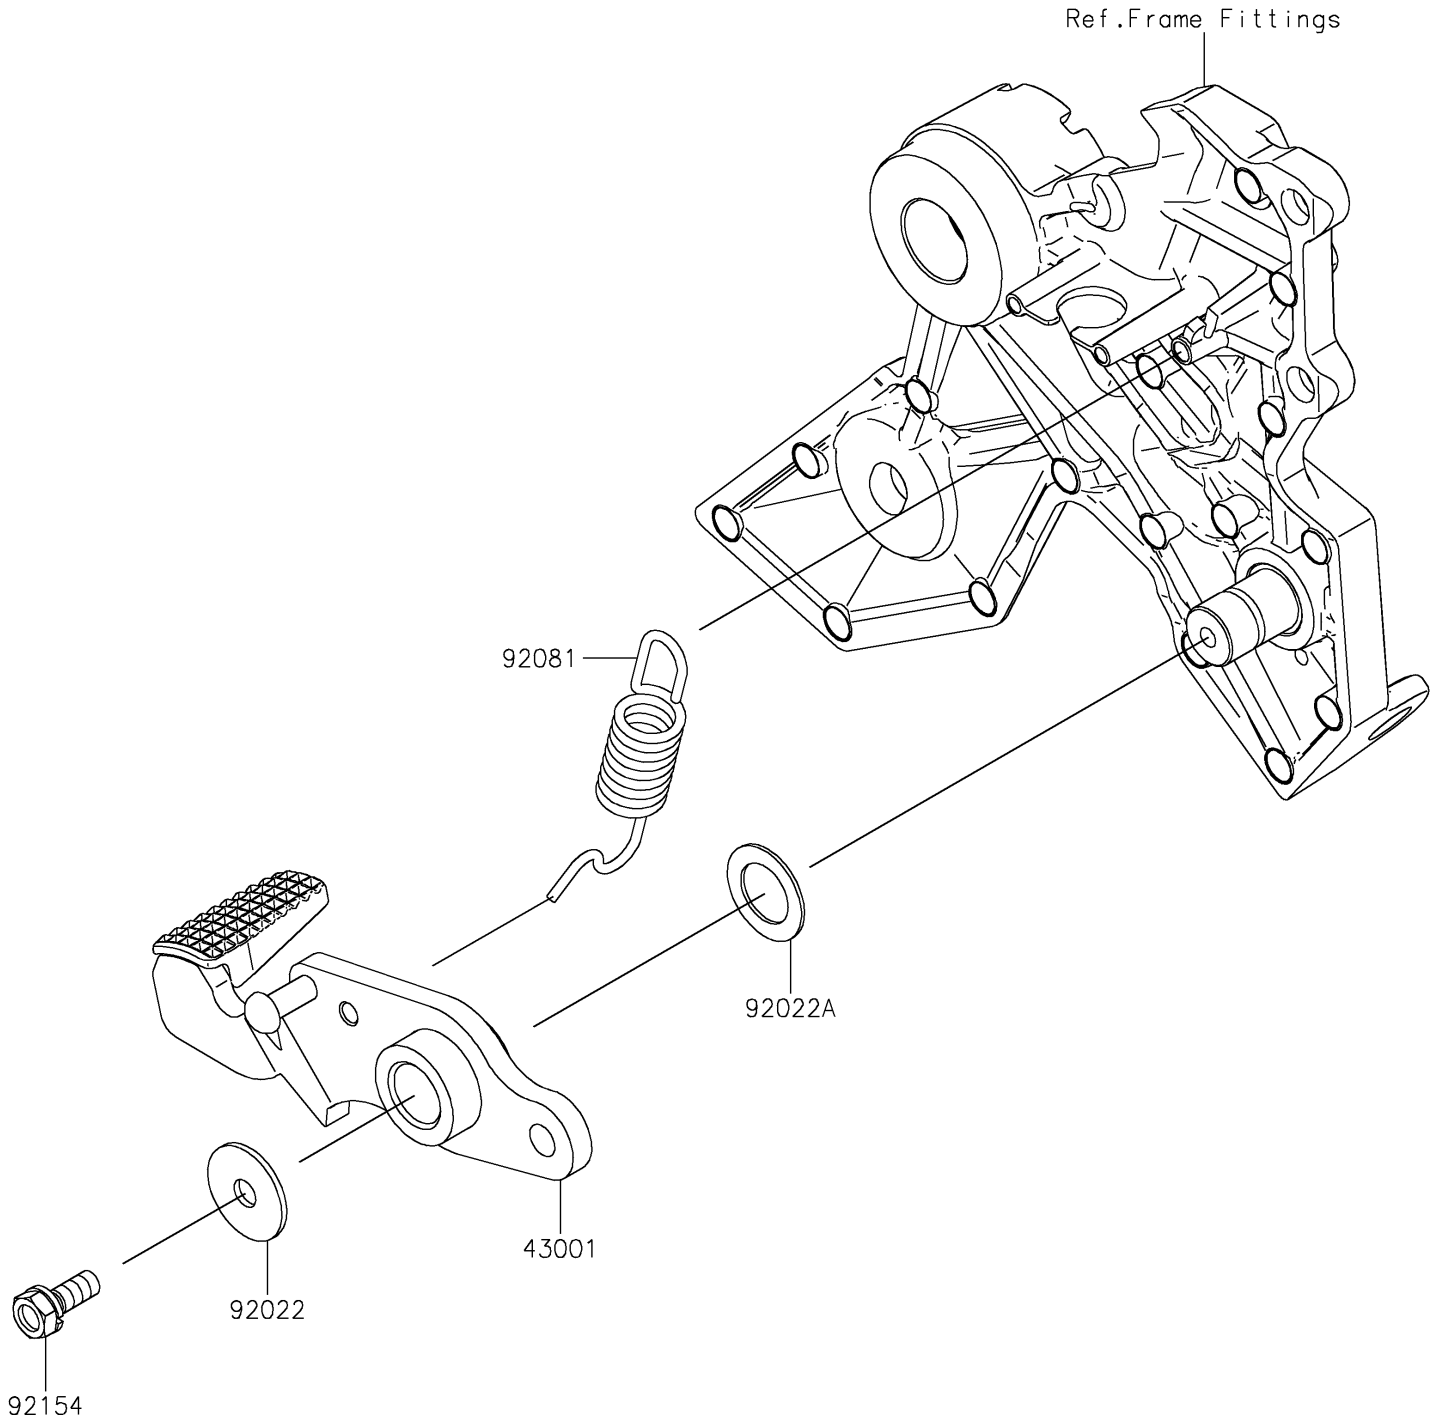

# 2024 Z650RS ABS PARTS DIAGRAM

Brake Pedal/Torque Link

F2260

## 2024 Z650RS ABS PARTS LIST

### Brake Pedal/Torque Link

ITEM NAME	PART NUMBER	QUANTITY
LEVER-BRAKE,PEDAL (Ref # 43001)	43001-0781	1
WASHER,7X24X1.6 (Ref # 92022)	92022-228	1
WASHER,15.3X24X1 (Ref # 92022A)	92022-326	1
SPRING,BRAKE PEDAL (Ref # 92081)	92081-1833	1
BOLT,UPSET-WS,6X16 (Ref # 92154)	92154-0935	1