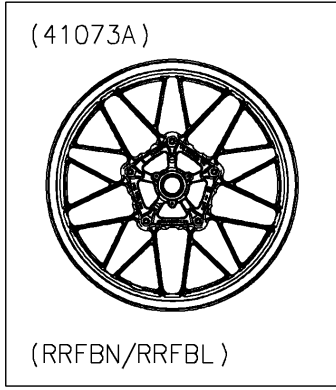

2024 Z650RS ABS PARTS DIAGRAM

Front Wheel

F2230

WOD

Ref. Tires

2024 Z650RS ABS PARTS LIST

Front Wheel

ITEM NAME	PART NUMBER	QUANTITY
AXLE,FR,20X209 (Ref # 41068)	41068-0616	1
WHEEL-ASSY,FR,G.BLACK (Ref # 41073A)	41073-0797-QT	1
BEARING-BALL,20X42X12 (Ref # 92045)	92045-0820	2
SEAL-OIL,BJN30427 (Ref # 92049)	92049-0130	2
COLLAR,20X30X15.5 (Ref # 92152)	92152-0946	2
COLLAR,20.2X27.2X115 (Ref # 92152A)	92152-2227	1