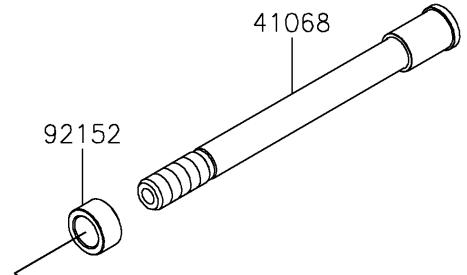

2024 Z650RS ABS PARTS DIAGRAM

Front Wheel

F2230

WOD

Ref. Tires

2024 Z650RS ABS PARTS LIST

Front Wheel

ITEM NAME	PART NUMBER	QUANTITY
AXLE,FR,20X209 (Ref # 41068)	41068-0616	1
WHEEL-ASSY,FR,G.BLACK (Ref # 41073A)	41073-0797-QT	1
BEARING-BALL,20X42X12 (Ref # 92045)	92045-0820	2
SEAL-OIL,BJN30427 (Ref # 92049)	92049-0130	2
COLLAR,20X30X15.5 (Ref # 92152)	92152-0946	2
COLLAR,20.2X27.2X115 (Ref # 92152A)	92152-2227	1