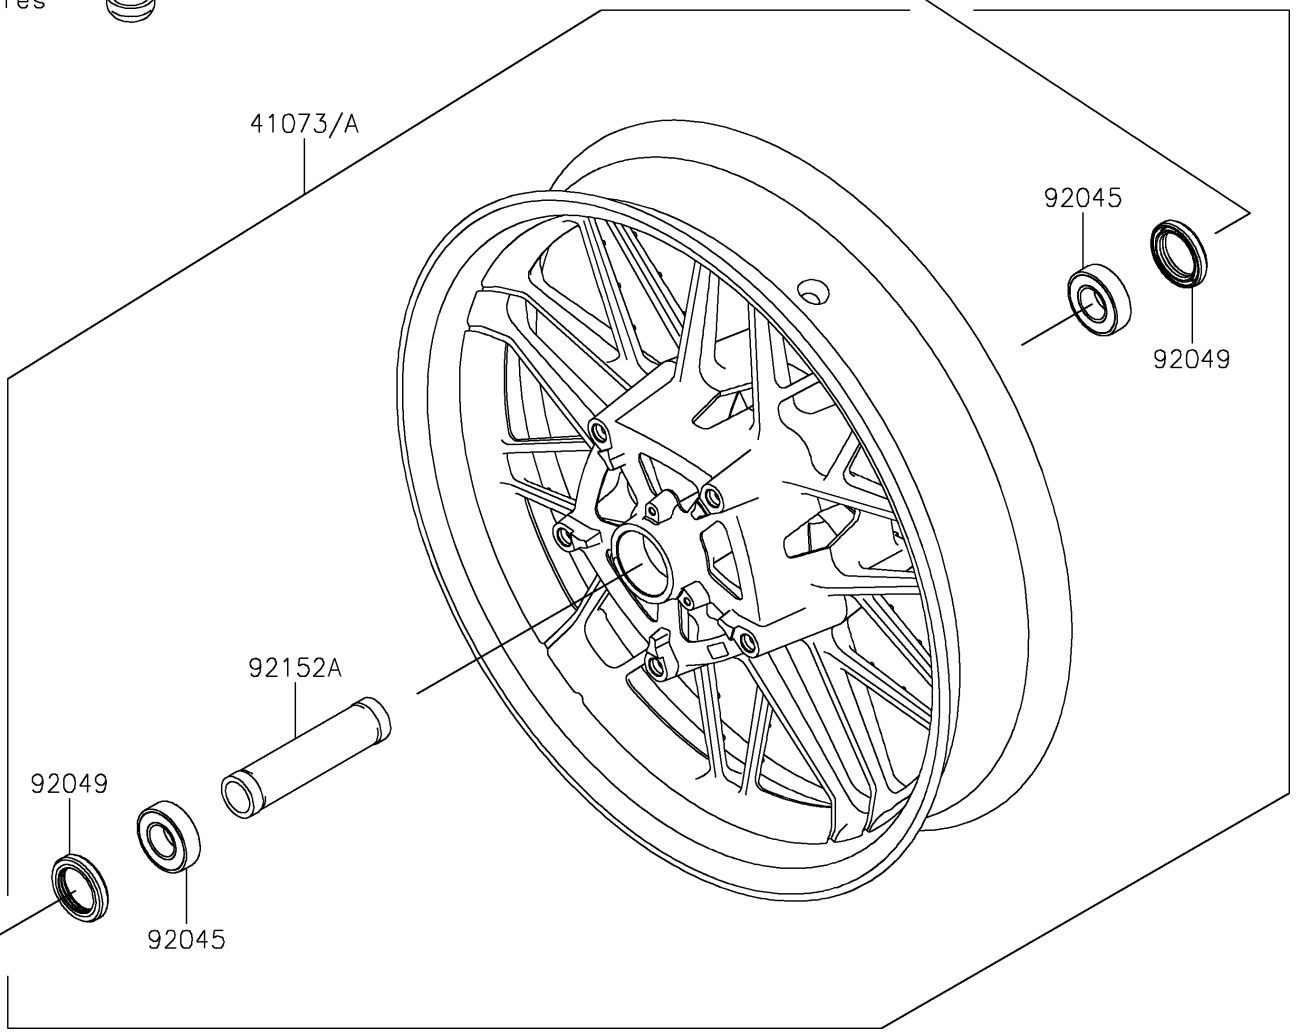

2024 Z650RS ABS PARTS DIAGRAM

Front Wheel

F2230

WOD

Ref. Tires

2024 Z650RS ABS PARTS LIST

Front Wheel

ITEM NAME	PART NUMBER	QUANTITY
AXLE,FR,20X209 (Ref # 41068)	41068-0616	1
WHEEL-ASSY,FR,G.BLACK (Ref # 41073A)	41073-0797-QT	1
BEARING-BALL,20X42X12 (Ref # 92045)	92045-0820	2
SEAL-OIL,BJN30427 (Ref # 92049)	92049-0130	2
COLLAR,20X30X15.5 (Ref # 92152)	92152-0946	2
COLLAR,20.2X27.2X115 (Ref # 92152A)	92152-2227	1