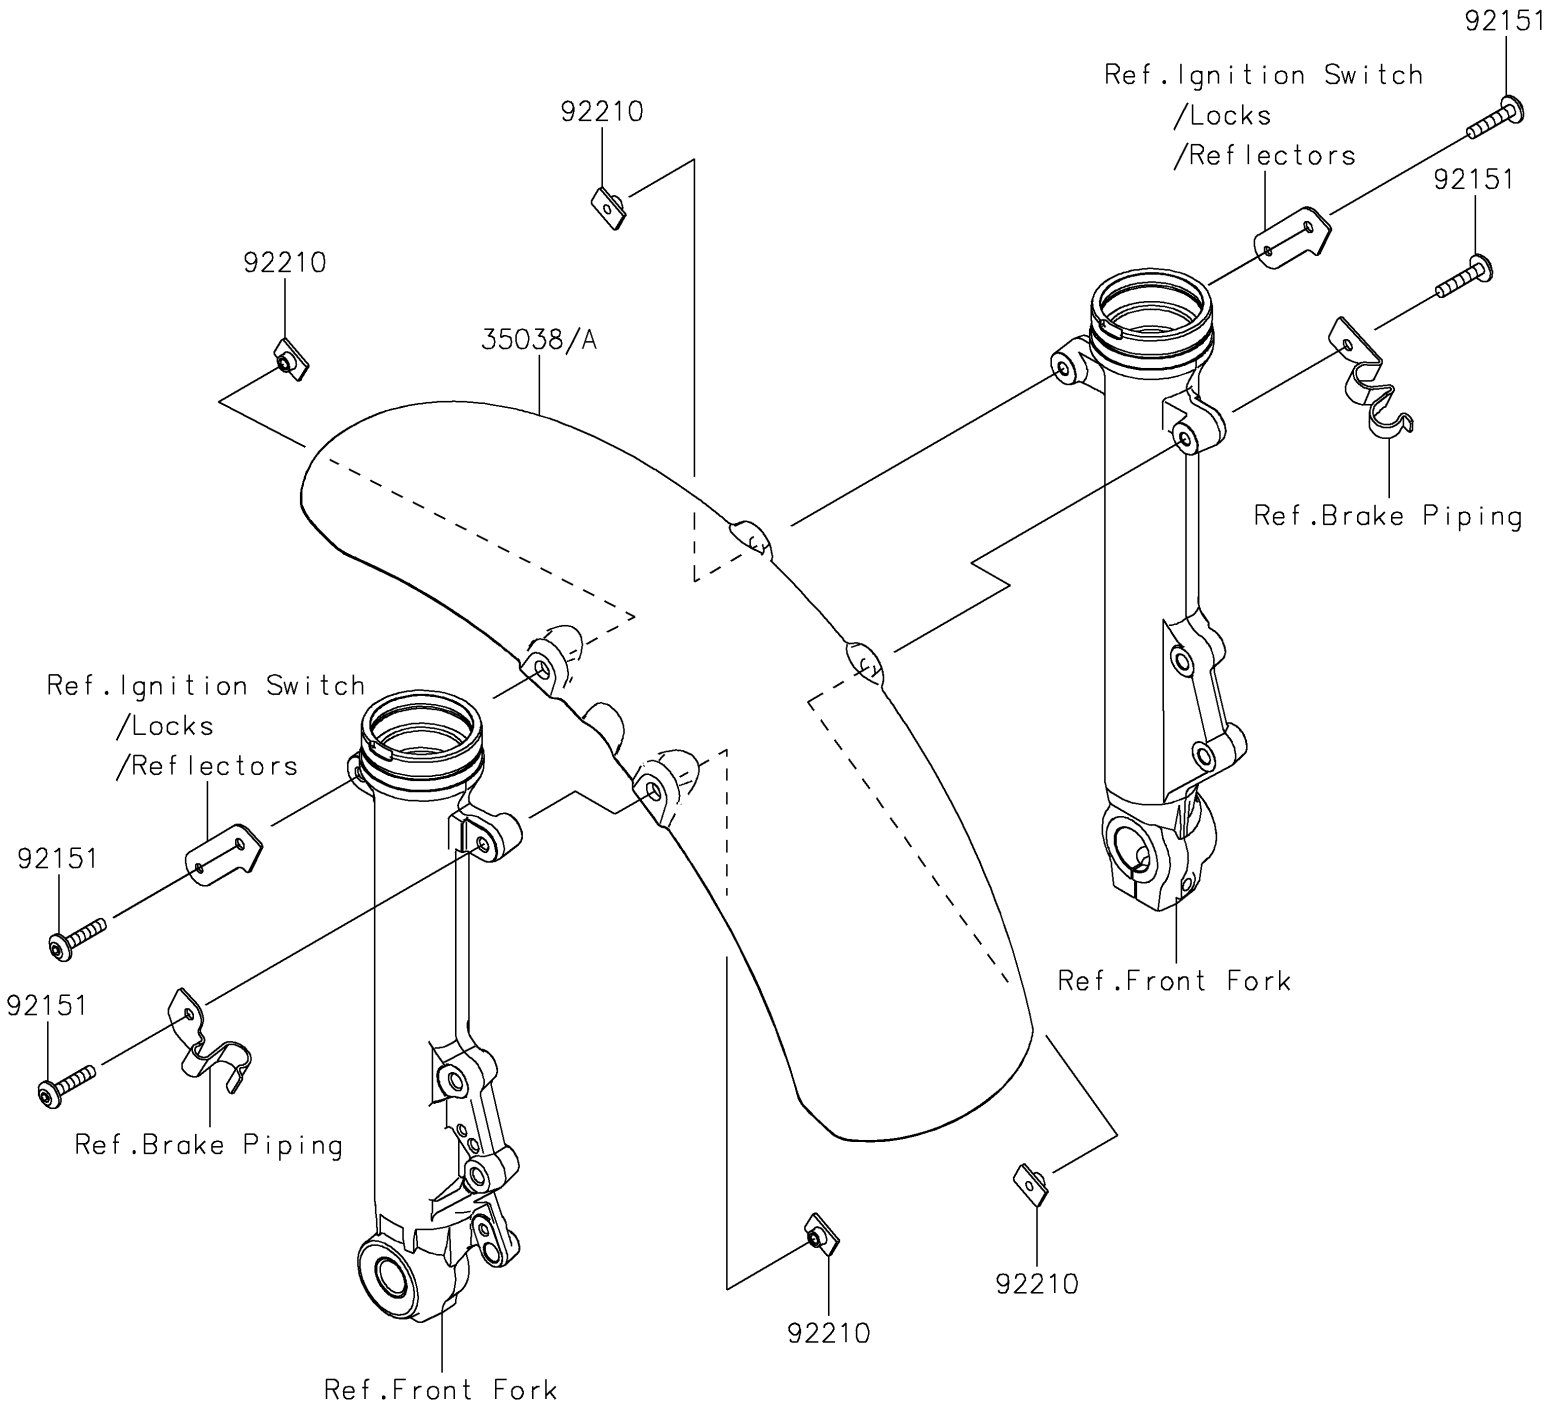

# 2024 Z650RS ABS PARTS DIAGRAM

Front Fender(s)

F2171

## 2024 Z650RS ABS PARTS LIST

Front Fender(s)

ITEM NAME	PART NUMBER	QUANTITY
FENDER-FRONT,C.M.RED (Ref # 35038)	35038-0031-63U	1
BOLT,SOCKET,6X30 (Ref # 92151)	92151-1605	4
NUT,PLATE,6MM (Ref # 92210)	92210-1352	4