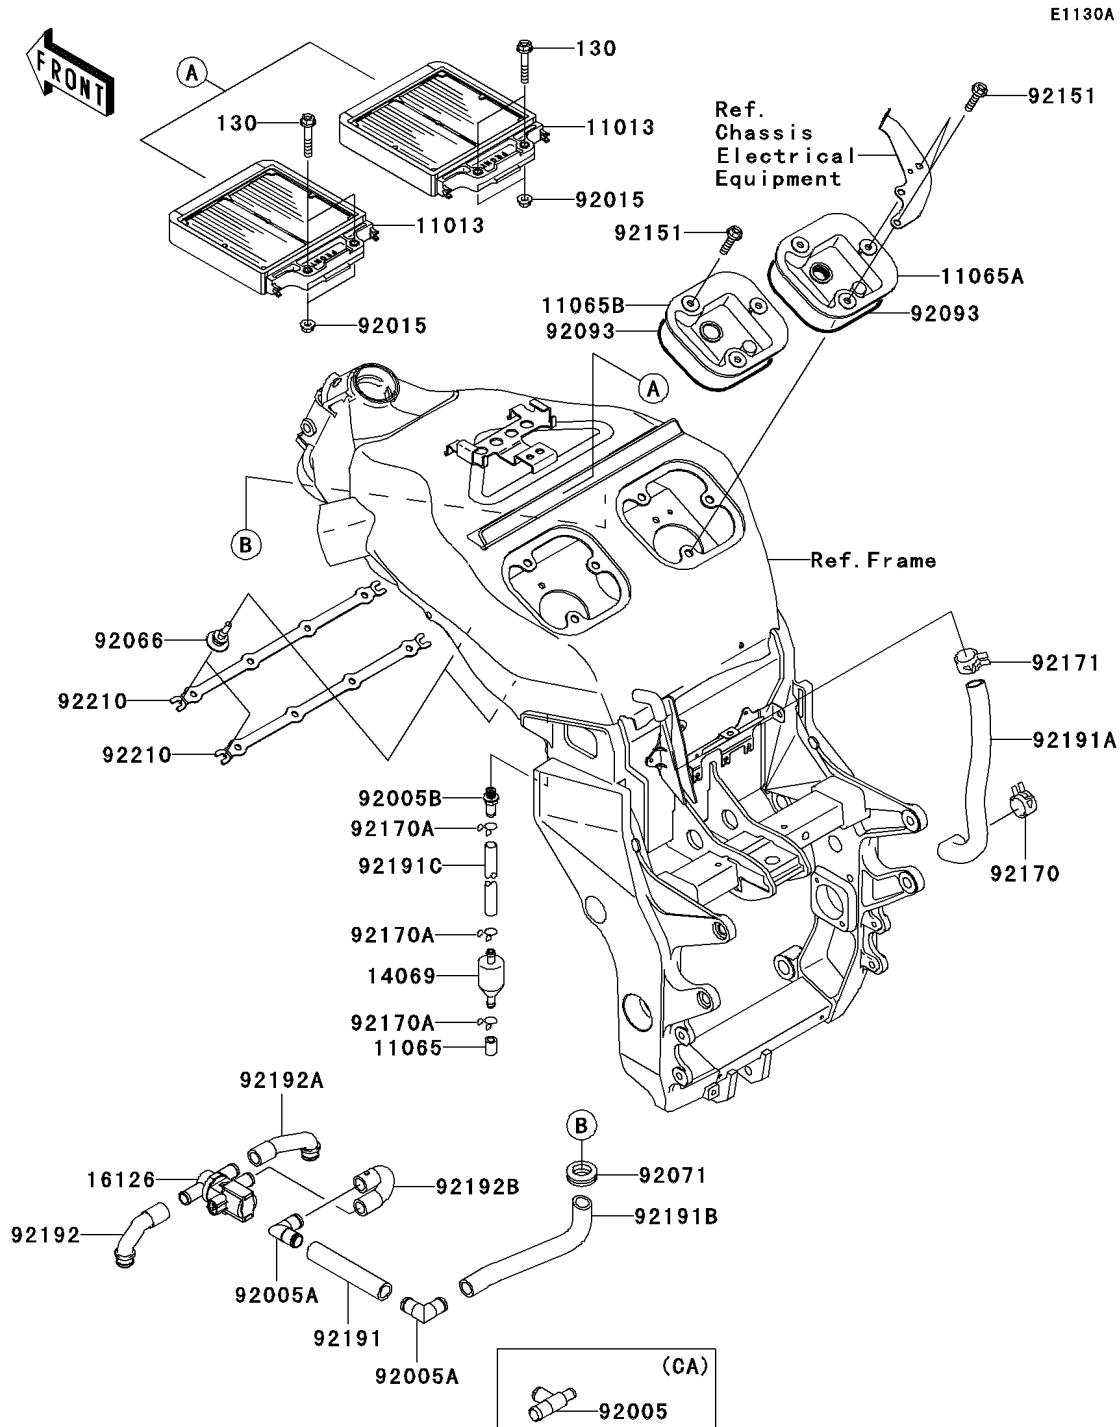

2005 Ninja® ZX™-12R PARTS DIAGRAM

Air Cleaner(B3/B4)

2005 Ninja® ZX™-12R PARTS LIST

Air Cleaner(B3/B4)

ITEM NAME	PART NUMBER	QUANTITY
BOLT-FLANGED (Ref # 130)	130L0635	1
ELEMENT-AIR FILTER (Ref # 11013)	11013-0005	1
CAP,BREATHER (Ref # 11065)	11065-1088	1
CAP,FRAME,RH (Ref # 11065A)	11065-1129	1
CAP,FRAME,LH (Ref # 11065B)	11065-1130	1
BREATHER (Ref # 14069)	14069-1051	1
VALVE,AIR CUT (Ref # 16126)	16126-1437	1
FITTING (Ref # 92005B)	92005-1365	1
NUT,6MM (Ref # 92015)	92015-1365	1
PLUG (Ref # 92066)	92066-1576	1
GROMMET,AIR FILTER (Ref # 92071)	92071-1042	1
SEAL (Ref # 92093)	92093-1507	1
BOLT,6X22 (Ref # 92151)	92151-1236	1
CLAMP (Ref # 92170)	92170-1060	1
CLAMP (Ref # 92170A)	92170-1529	1
CLAMP (Ref # 92171)	92171-1277	1
TUBE,14X20X111 (Ref # 92191)	92191-1215	1
TUBE,ENGINE-CLEANER (Ref # 92191A)	92191-1352	1
TUBE,AIR SWITCH-CLEANER (Ref # 92191B)	92191-1353	1
TUBE,7X12X460 (Ref # 92191C)	92191-1517	1
TUBE,VALVE-ASWV LH (Ref # 92192)	92192-0090	1
TUBE,VALVE-ASWV RH (Ref # 92192A)	92192-0091	1
TUBE,ASWV-FITTING (Ref # 92192B)	92192-0092	1
NUT (Ref # 92210)	92210-1183	1
FITTING,T-TYPE (Ref # 92005)	92005-1252	1
FITTING (Ref # 92005A)	92005-1309	2