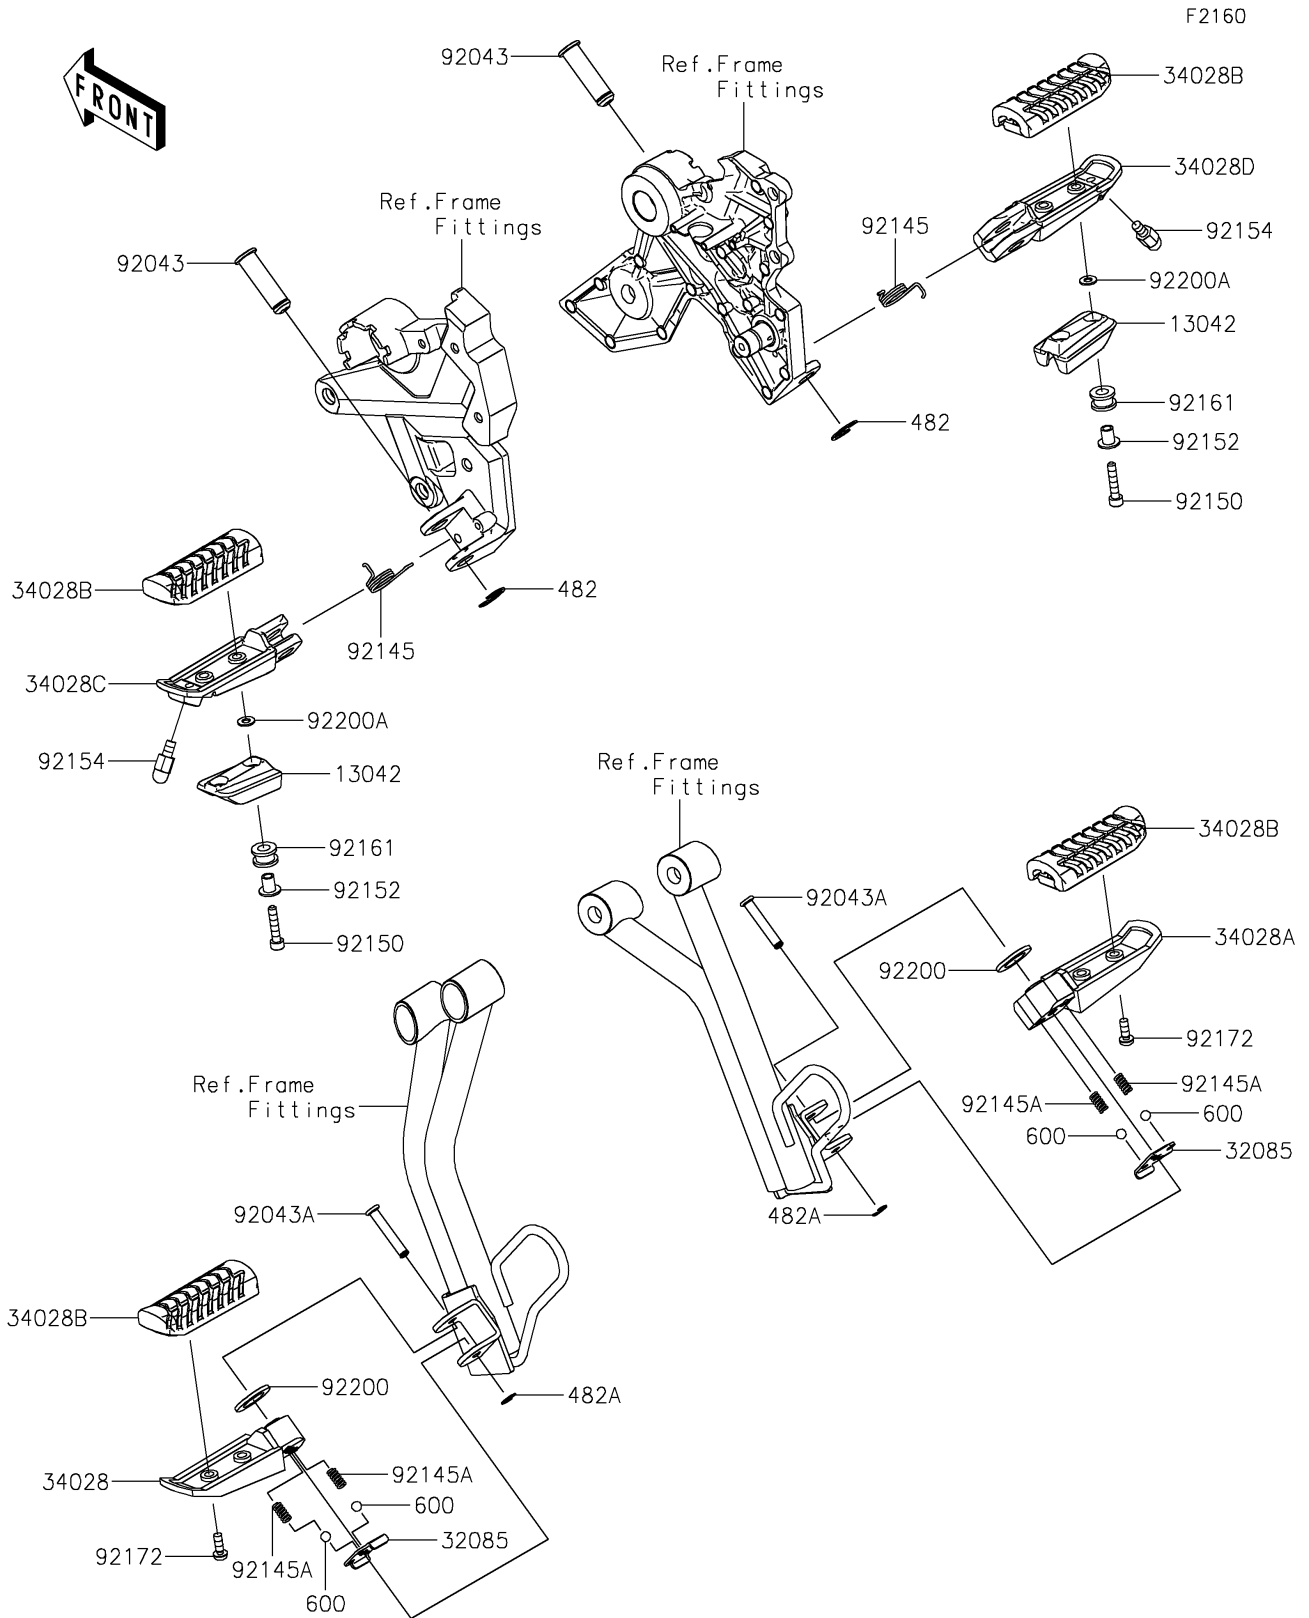

2024 Z650RS ABS PARTS DIAGRAM

Footrests

2024 Z650RS ABS PARTS LIST

Footrests

ITEM NAME	PART NUMBER	QUANTITY
WEIGHT,STEP (Ref # 13042)	13042-0759	2
STOPPER,REAR STEP (Ref # 32085)	32085-0047	2
STEP,RR,LH (Ref # 34028)	34028-0314	1
STEP,RR,RH (Ref # 34028A)	34028-0315	1
STEP,RUBBER (Ref # 34028B)	34028-0349	4
STEP,FR,LH (Ref # 34028C)	34028-0350	1
STEP,FR,RH (Ref # 34028D)	34028-0351	1
PIN,12X37.5 (Ref # 92043)	92043-0026	2
PIN,6X34 (Ref # 92043A)	92043-1271	2
SPRING,STEP RETURN (Ref # 92145)	92145-0723	2
SPRING (Ref # 92145A)	92145-1319	4
BOLT,SOCKET,5X25 (Ref # 92150)	92150-1684	4
COLLAR (Ref # 92152)	92152-2596	4
BOLT,BANK SENSOR (Ref # 92154)	92154-0838	2
DAMPER,8X16X10 (Ref # 92161)	92161-1935	4
SCREW-PAN-WP-CROS,5X14 (Ref # 92172)	92172-0473	4
WASHER,16X26X2.3 (Ref # 92200)	92200-0772	2
WASHER,5.3X11X1 (Ref # 92200A)	92200-0973	4
CIRCLIP-TYPE-E,10MM (Ref # 482)	482EA0100	2
CIRCLIP-TYPE-E (Ref # 482A)	482EA5000	2
BALL-STEEL,1/4 (Ref # 600)	600A0800	4