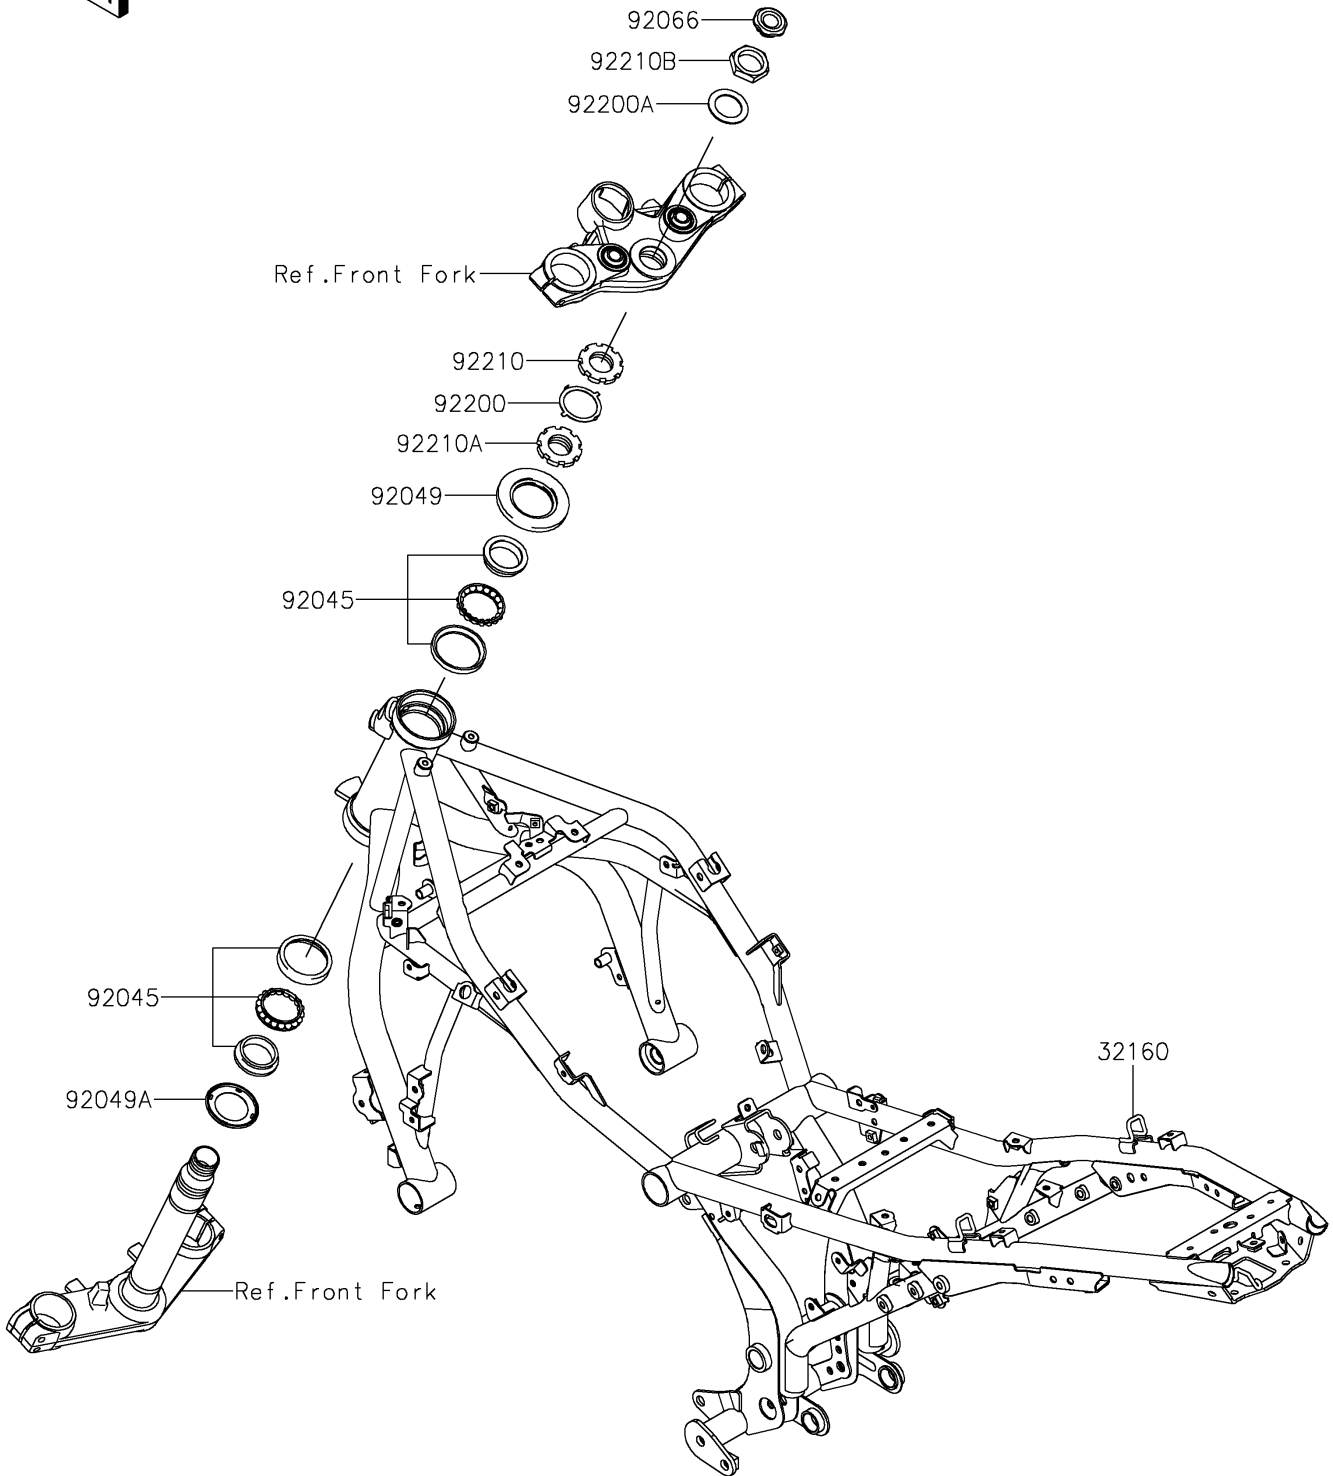

2024 Z650RS ABS PARTS DIAGRAM

Frame

F2120

2024 Z650RS ABS PARTS LIST

Frame

ITEM NAME	PART NUMBER	QUANTITY
FRAME-COMP,MAIN,F.S.BLACK (Ref # 32160)	32160-2004-18R	1
BEARING-BALL,SF07A17PX1V1 (Ref # 92045)	92045-1384	2
SEAL-OIL (Ref # 92049)	92049-0131	1
SEAL-OIL (Ref # 92049A)	92049-0137	1
PLUG (Ref # 92066)	92066-0974	1
WASHER (Ref # 92200)	92200-0036	1
WASHER,28.5X42X1.6 (Ref # 92200A)	92200-0209	1
NUT,STEERING STEM,35MM (Ref # 92210)	92210-0534	1
NUT,STEERING STEM,35MM (Ref # 92210A)	92210-0535	1
NUT,28MM (Ref # 92210B)	92210-1746	1