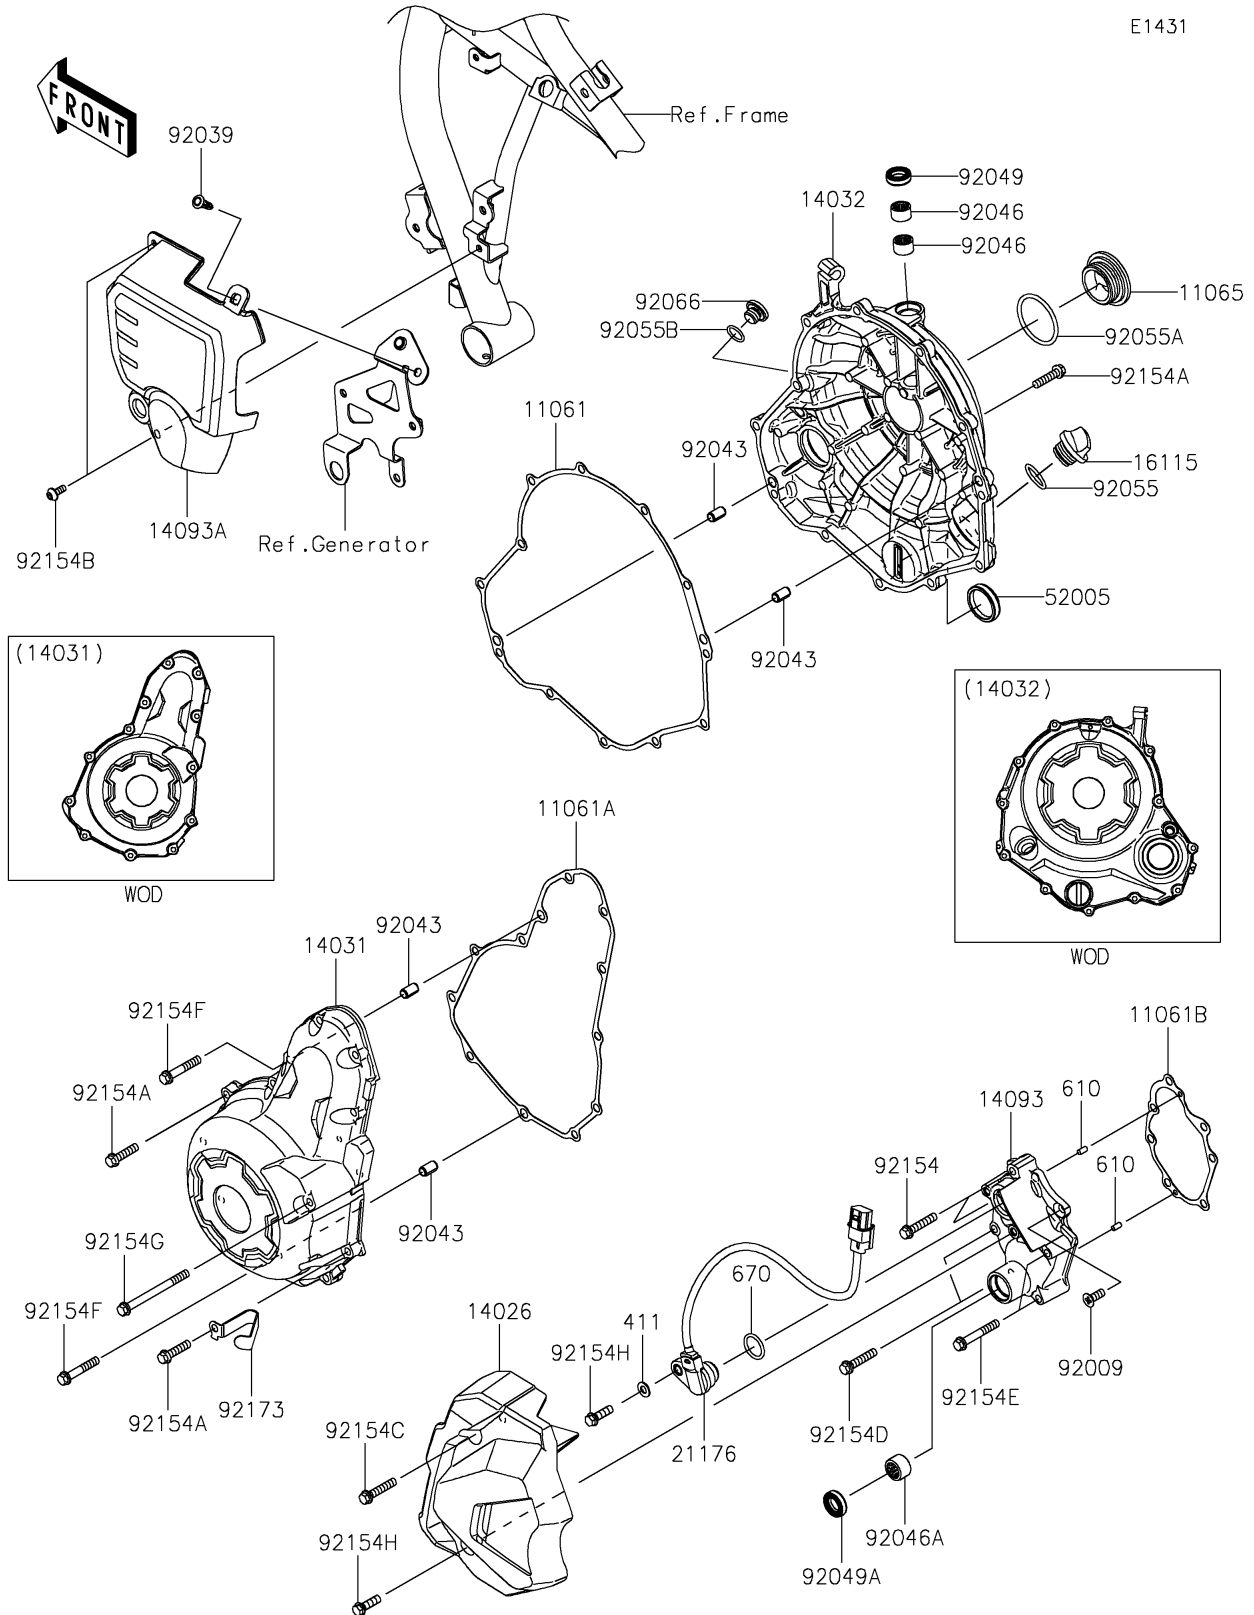

2024 Z650RS ABS PARTS DIAGRAM

Engine Cover(s)

E1431

2024 Z650RS ABS PARTS LIST

Engine Cover(s)

ITEM NAME	PART NUMBER	QUANTITY
GASKET,CLUTCH COVER (Ref # 11061)	11061-0164	1
GASKET,GENERATOR COVER (Ref # 11061A)	11061-0165	1
GASKET,TRANSMISSION COVER (Ref # 11061B)	11061-0166	1
CAP (Ref # 11065)	11065-1325	1
COVER-CHAIN (Ref # 14026)	14026-0154	1
COVER-GENERATOR (Ref # 14031)	14031-0646	1
COVER-CLUTCH (Ref # 14032)	14032-0681	1
COVER,TRANSMISSION (Ref # 14093)	14093-0463	1
COVER,REGULATOR (Ref # 14093A)	14093-1095	1
CAP-OIL FILLER (Ref # 16115)	16115-1053	1
SENSOR,GEAR POSITION (Ref # 21176)	21176-0820	1
GAUGE,OIL LEVEL (Ref # 52005)	52005-0071	1
SCREW,6X16 (Ref # 92009)	92009-1360	1
RIVET (Ref # 92039)	92039-0709	1
PIN,6.2X8X14 (Ref # 92043)	92043-1263	4
BEARING-NEEDLE,HK1210FM (Ref # 92046)	92046-0034	2
BEARING-NEEDLE,HK1312 (Ref # 92046A)	92046-1148	1
SEAL-OIL,CLUTCH RELEASE (Ref # 92049)	92049-1475	1
SEAL-OIL,TC13225.5 (Ref # 92049A)	92049-1519	1
RING-O,19.8MM (Ref # 92055)	92055-0844	1
RING-O,39.4MM (Ref # 92055A)	92055-0849	1
RING-O,13.0X1.9 (Ref # 92055B)	92055-1011	1
PLUG,12X9.1 (Ref # 92066)	92066-0937	1
BOLT,FLANGED,6X30 (Ref # 92154)	92154-0727	2
BOLT,FLANGED,6X25 (Ref # 92154A)	92154-0819	21
BOLT,SOCKET,5X12 (Ref # 92154B)	92154-0917	2
BOLT,FLANGED,6X30 (Ref # 92154C)	92154-1772	1
BOLT,FLANGED,6X30 (Ref # 92154D)	92154-1773	2
BOLT,FLANGED,6X40 (Ref # 92154E)	92154-1774	2

2024 Z650RS ABS PARTS LIST

Engine Cover(s)

ITEM NAME	PART NUMBER	QUANTITY
BOLT,FLANGED,6X35 (Ref # 92154F)	92154-1779	2
BOLT,FLANGED,6X70 (Ref # 92154G)	92154-1780	1
BOLT,FLANGED,6X20 (Ref # 92154H)	92154-2130	2
CLAMP (Ref # 92173)	92173-1689	1
WASHER-PLAIN,6MM (Ref # 411)	411AA0600	1
ROLLER,4X8 (Ref # 610)	610A0408	2
O RING,18MM (Ref # 670)	670D2018	1